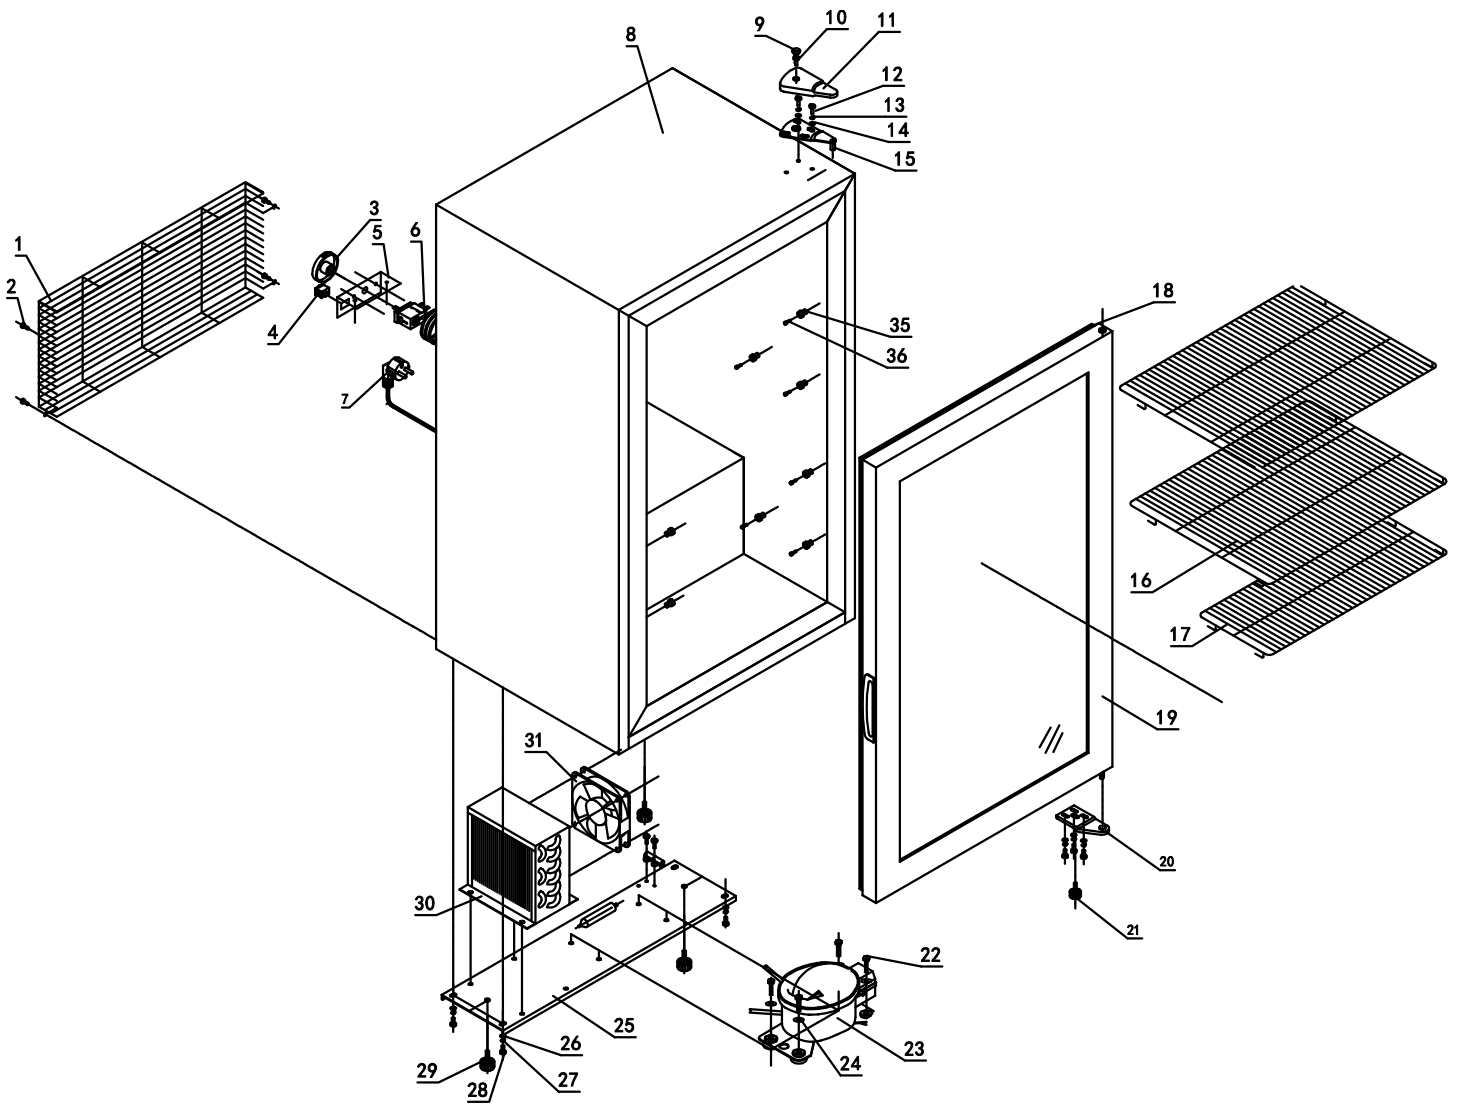

# Parts Breakdown

Model **FR-CN-0098NB** 47239

# Parts Breakdown

## Model FR-CN-0098NB 47239

Item No.	Description	Position	Item No.	Description	Position	Item No.	Description	Position
AD668	Mesh Enclosure for 47239	1	AC799	M5 Nut for 47239	12	AH278	Compressor NUG60LR for 47239	23
AC789	Screw for 47239	2	AC800	Gasket for 47239	13	AC811	M6 Nut for 47239	24
AC790	Temperature Control Knob for 47239	3	AC801	Lock Washers for 47239	14	AC812	Floor Presser for 47239	25
AC791	Lamp Switch for 47239	4	AC802	Top Hinge for 47239	15	AC813	M6 Nut for 47239	26
AC792	Temperature Controller Holder for 47239	5	AC803	Big Shelf for 47239	16	AC814	Lock Washers for 47239	27
AC793	Temperature Controller for 47239	6	AC804	Small Shelf for 47239	17	AC815	N6 Nut for 47239	28
AC794	Power Line for 47239	7	AC805	Door Gasket for 47239	18	AC816	Base Angle for 47239	29
AC795	Body for 47239	8	AC806	Glass Door for 47239	19	AC817	Condenser for 47239	30
AC796	Top Hinge Box Buckle for 47239	9	AC807	Hinge for 47239	20	AC818	Draught Fan for 47239	31
AC797	M4 Nut for 47239	10	AC808	Base Angle for 47239	21			
AC798	Top Hinge Box for 47239	11	AC809	M6 Nut for 47239	22			