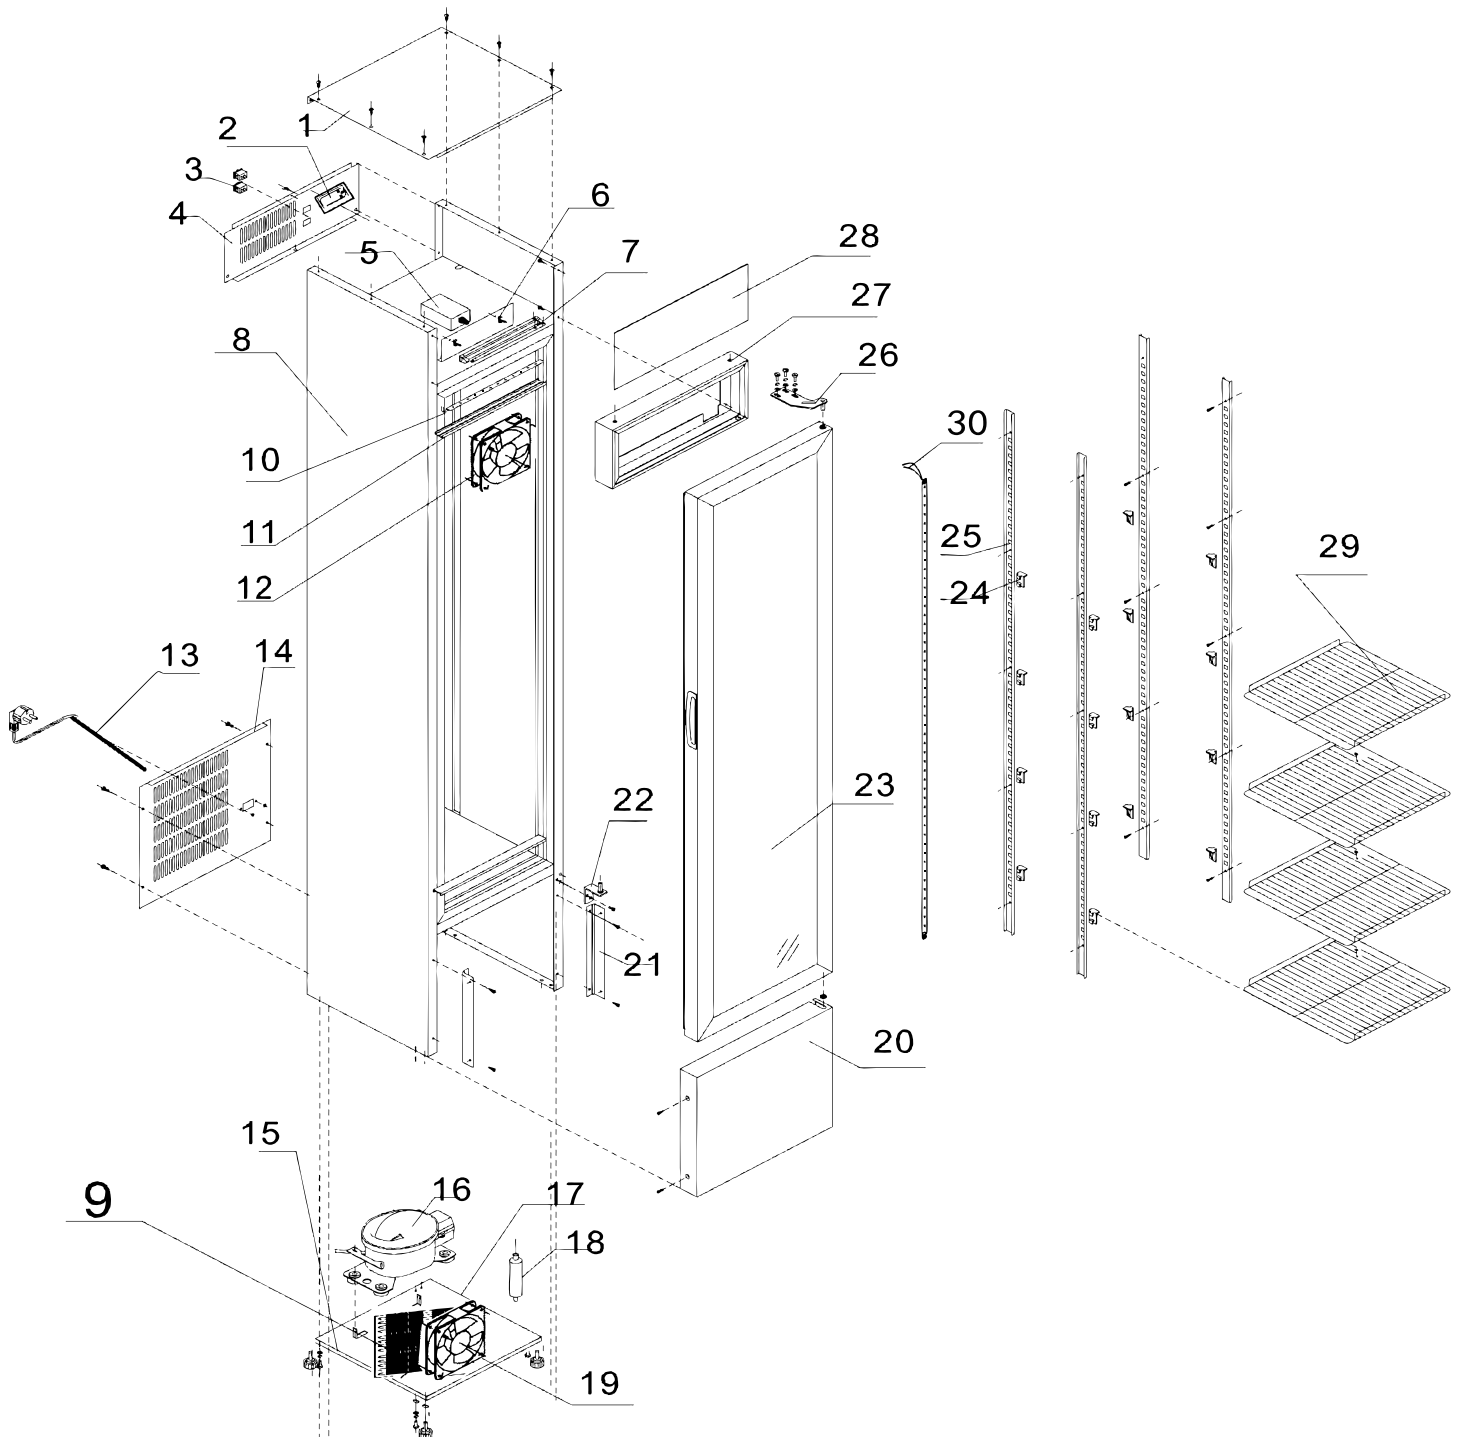

Parts Breakdown

Model **RS-CN-0145** 47240

Parts Breakdown

Model RS-CN-0145 47240

Item No.	Description	Position	Item No.	Description	Position	Item No.	Description	Position
AH198	Top Board for 47240	1	AN669	Lampshade for 47240	11	AN672	Connector for Front Bottom Panel for 47240	21
AN666	Digital Temperature Controller for 47240	2	AH220	Inner Fan for 47240	12	AH215	Bottom Hinge for 47240	22
AN667	On/Off Button for 47240	3	AH204	Power Line for 47240	13	AH210	Glass Door for 47240	23
AH201	Back Board for 47240	4	AH205	Compressor Room Cover Board for 47240	14	AH212	Shelf Holder for 47240	24
AH225	Transformer for 47240	5	AN670	Base Foot for 47240	15	AH211	Stand Column for 47240	25
AH202	Lamp Holder for 47240	6	AH206	Compressor QD75Y11G for 47240	16	AH216	Upper Hinge for 47240	26
AH224	Inner Top LED Light for 47240	7	AH207	Compressor Baseboard for 47240	17	AH217	Lightbox Frame for 47240	27
AH203	Body for 47240	8	AH208	Filter Drier for 47240	18	AH218	Lightbox Front Board for 47240	28
AH219	Condenser for 47240	9	AN671	Heat Elimination Fan for 47240	19	AH213	Shelf for 47240	29
AN668	Inner LED Lamp for 47240	10	AH209	Compressor Front Board for 47240	20	AH222	Light on Glass Door for 47240	30