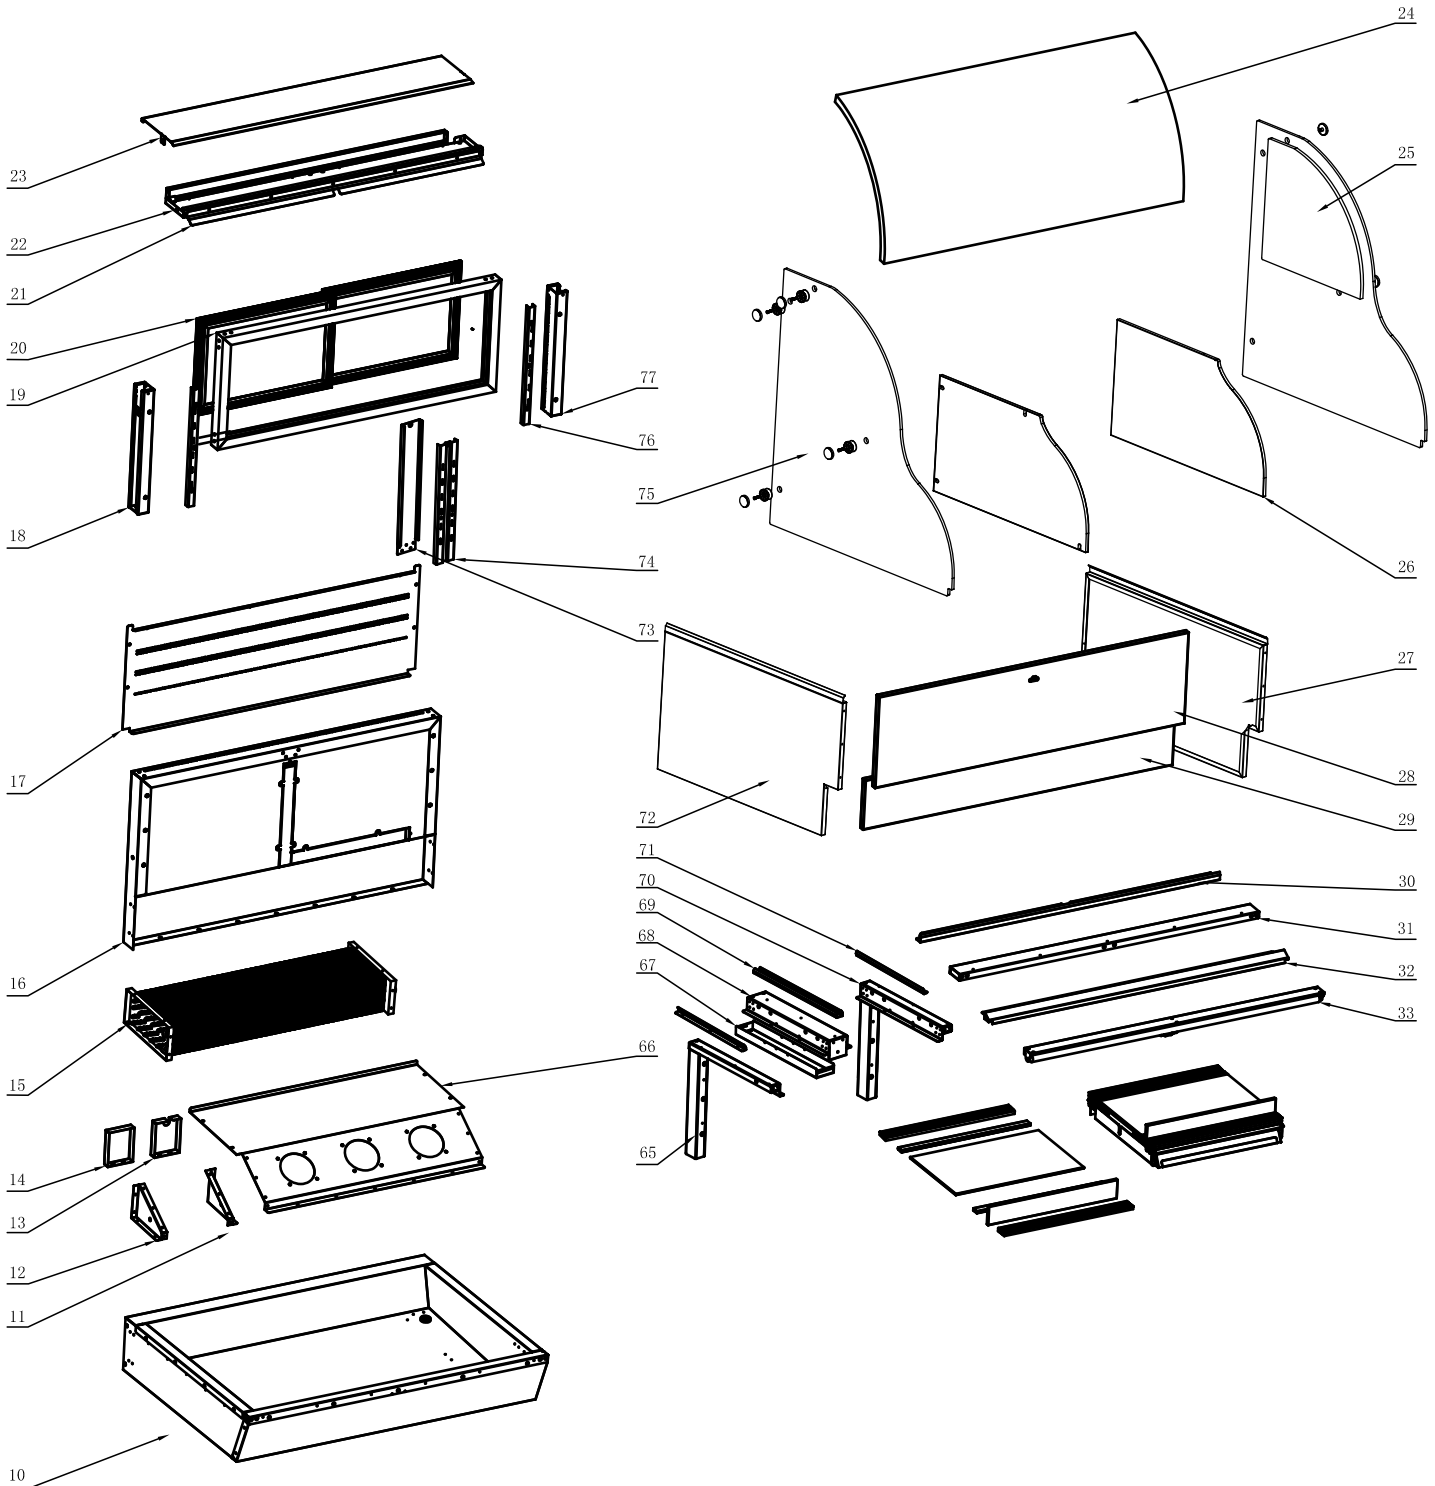

Parts Breakdown

Model RS-CN-0468 47277

Parts Breakdown

Model RS-CN-0468 47277

Parts Breakdown

Model RS-CN-0468 47277

Item No.	Description	Position	Item No.	Description	Position	Item No.	Description	Position
AI267	Condenser Air Guide Cover Left for 47277	1	AI114	Middle Partition Left for 47277	34	AI111	Middle Glass Strip for 47277	69
AI268	Condenser for 47277	2	AI289	Tray Assembly Left for 47277	35	AI085	Right Fixing Support Assembly for 47277	70
68396	Motor for 47277	3	AI290	Isolation Block Assembly for 47277	36	AI084	Strip of Top Side Glass for 47277	71
AI054	Caster for 47277	4	AI291	Isolation Board Left for 47277	37	AI064	Left Frame Assembly for 47277	72
AI269	Bottom Frame (Welded Assembly) for 47277	5	AI292	Air Guide Cover Assembly for 47277	38	AI117	Middle Pole of Shelf Back for 47277	73
AI270	Welding Assembly of High Pressure Tube for 47277	6	AI293	Shelf Glass - Heating Film for 47277	39	AI116	Middle Pole of Shelf Front for 47277	74
AI051	Fixing Support of High Pressure Tube for 47277	7	AI077	Connection Panel of Right Shelf for 47277	40	AI065	Left Side Glass for 47277	75
AI271	Pressure Board of High Pressure Tube for 47277	8	AI294	Left and Right Front Board of Shelf for 47277	41	AI074	Right Pole for Shelf for 47277	76
AI272	Back Net for 47277	9	AI092	Block Big for 47277	42	AI073	Door Frame Right Assembly for 47277	77
AI273	Base Foam of Evaporator for 47277	10	AI295	Block Small for 47277	43	AI121	Wiring Box Cover for 47277	78
AI059	Right Board of Evaporator Motor Cover for 47277	11	AI296	Flat Glass for 47277	44	AI122	Wiring Box for 47277	79
AI058	Left Board of Evaporator Motor Cover for 47277	12	AI297	Wind Screen for Air In for 47277	45	60594	Cover of Circuit Board Box for 47277	80
AI274	Evaporator Right Block for 47277	13	AI298	Cross Shield Board for Air In for 47277	46	61167	Circuit Board Box for 47277	81
AI275	Evaporator Left Block for 47277	14	AI299	Bottom Ventilation Shield Board for 47277	47	AI123	Main Board for 47277	82
AI276	Evaporator for 47277	15	AI300	Fixing Panel of Front Glass Deflector for 47277	48	67652	LED Transformer for 47277	83
AI277	Back Foam for 47277	16	AI301	Front Wind Screen for 47277	49	61224	Dry Filter for 47277	84
AI278	Ventilation Board for 47277	17	AI099	Reinforcement Board for Air In for 47277	50	60669	Pipe Clamp for 47277	85
AI115	Left Door Frame Assembly for 47277	18	AI302	Fixing Board for Shelf LED for 47277	52	AI124	Compressor for 47277	86
AI279	Top Glass Strip for 47277	21	AI113	Left Shelf Connection Panel for 47277	53	61246	Wire Clip Holder for 47277	87
AI280	Door Frame Top for 47277	22	AI303	Left Panel of Shelf for 47277	54	66095	Wire Clip Cover for 47277	88
AI281	Top Ceiling Board for 47277	23	AI112	Switch Panel for 47277	55	AI307	High Pressure Evaporator Tube for 47277	89
AI282	Curved Glass for 47277	24	AI105	Electrical Pushing Lever for 47277	56	AI126	Connection Pipe for 47277	90
AI120	Right Side Glass for 47277	25	AI101	Fixing Seat for 47277	57	AI308	Connection Pipe for 47277	91
AI119	Right Side Interior Panel for 47277	26	AI102	Seat Pad for 47277	58	68353	Temperature Sensor for 47277	92
AI283	Right Frame Assembly for 47277	27	AI107	Fixing Panel for Air In for 47277	61	67674	Compressor Protect Probe for 47277	93
AI284	Front Top Frame for 47277	28	AI304	Pulley Rail Pin for 47277	62	60668	Drain Pipe for 47277	94
AI285	Front Bottom Frame for 47277	29	AI106	Positioning Block for Pulley Rail for 47277	63	67648	Temperature Display for 47277	95
AI286	Front Glass Strip for 47277	30	AI305	Left Fixing Support Assembly for 47277	65	60119	Switch for 47277	96
AI287	Front Fixing Support Assembly for 47277	31	AI306	Evaporator Motor Cover for 47277	66	60590	PVC Trucking for 47277	97
AI288	Front Shield Board of Top Shelf for 47277	32	AI109	Middle Fixing Support Bottom for 47277	67			
66104	Curtain for 47277	33	AI110	Middle Fixing Support for 47277	68			