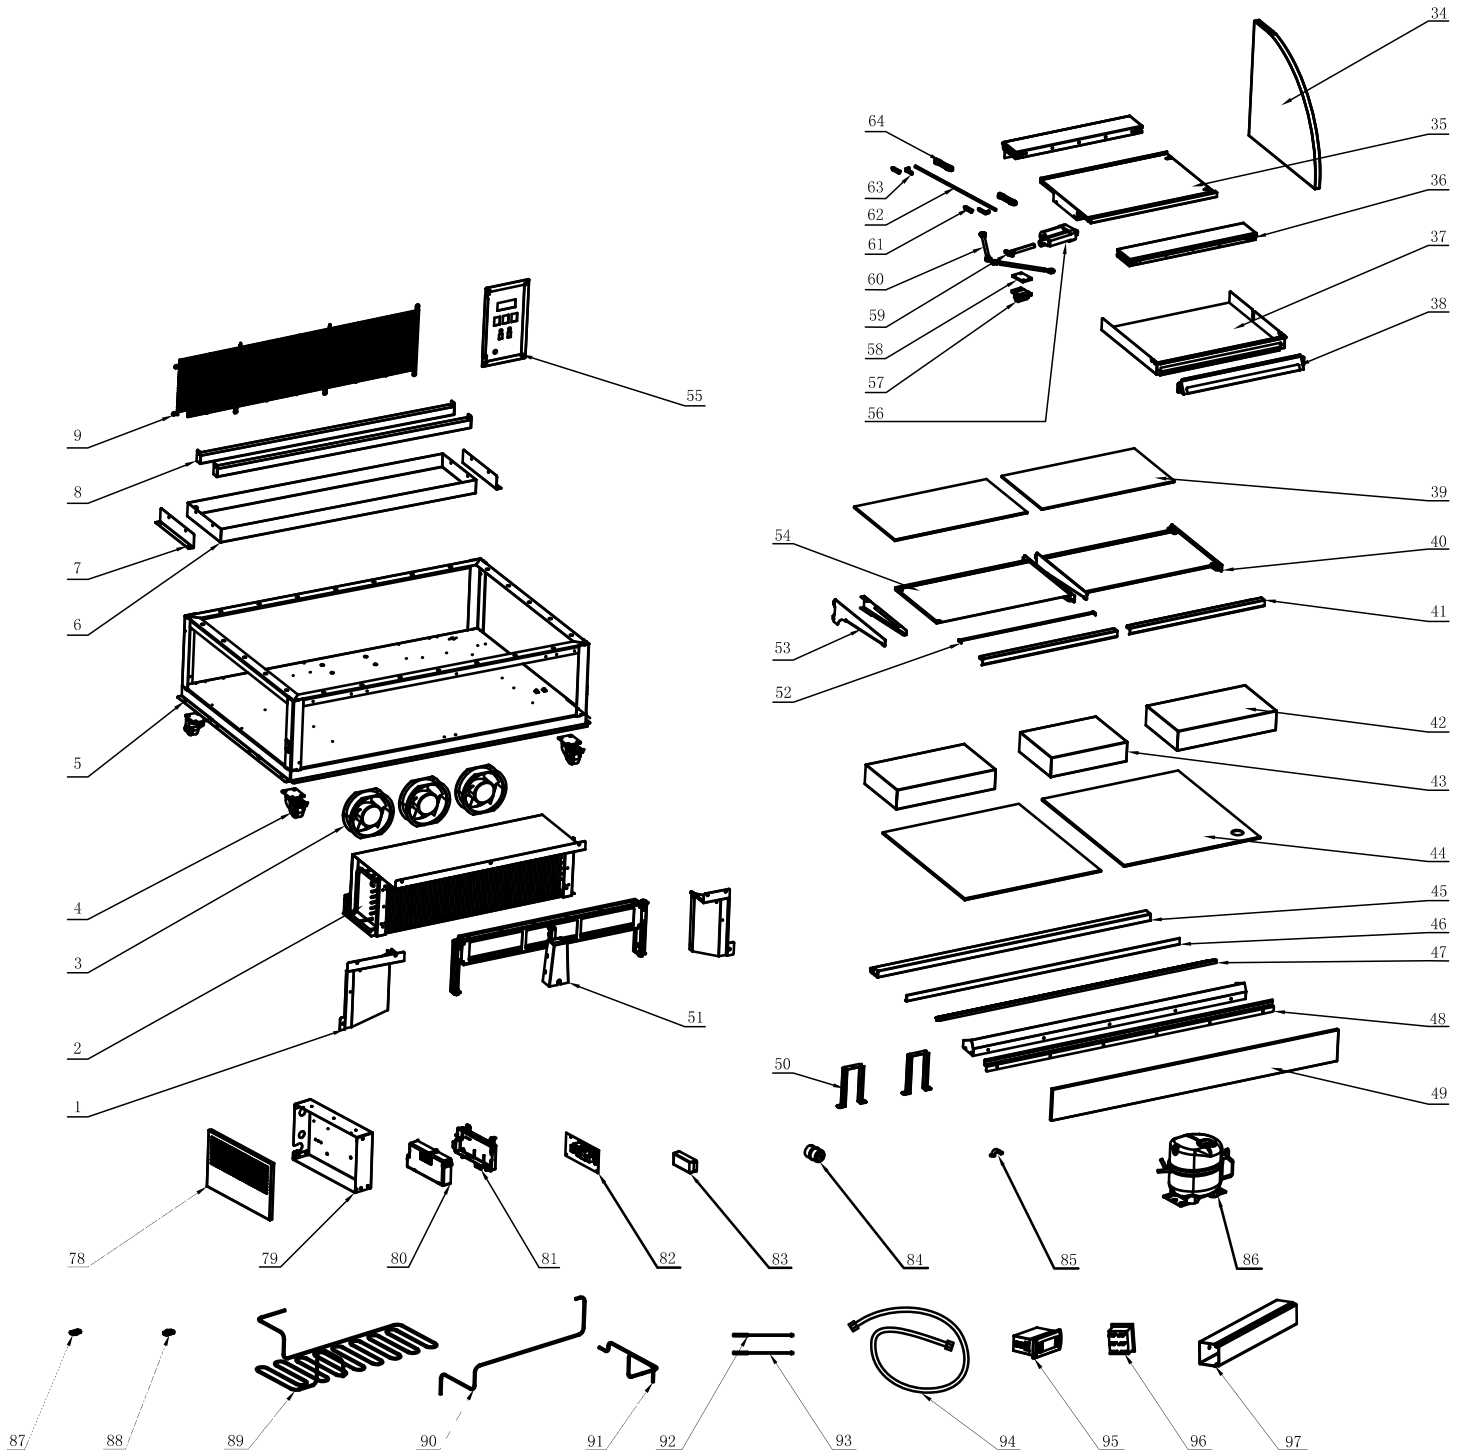

Parts Breakdown

Model RS-CN-0468 47277

Parts Breakdown

Model RS-CN-0468 47277

Parts Breakdown

Model RS-CN-0468 47277

Item No.	Description	Position	Item No.	Description	Position	Item No.	Description	Position
AI267	Condenser Air Guide Cover Left for 47277	1	AI114	Middle Partition Left for 47277	34	AI111	Middle Glass Strip for 47277	69
AI268	Condenser for 47277	2	AI289	Tray Assembly Left for 47277	35	AI085	Right Fixing Support Assembly for 47277	70
68396	Motor for 47277	3	AI290	Isolation Block Assembly for 47277	36	AI084	Strip of Top Side Glass for 47277	71
AI054	Caster for 47277	4	AI291	Isolation Board Left for 47277	37	AI064	Left Frame Assembly for 47277	72
AI269	Bottom Frame (Welded Assembly) for 47277	5	AI292	Air Guide Cover Assembly for 47277	38	AI117	Middle Pole of Shelf Back for 47277	73
AI270	Welding Assembly of High Pressure Tube for 47277	6	AI293	Shelf Glass - Heating Film for 47277	39	AI116	Middle Pole of Shelf Front for 47277	74
AI051	Fixing Support of High Pressure Tube for 47277	7	AI077	Connection Panel of Right Shelf for 47277	40	AI065	Left Side Glass for 47277	75
AI271	Pressure Board of High Pressure Tube for 47277	8	AI294	Left and Right Front Board of Shelf for 47277	41	AI074	Right Pole for Shelf for 47277	76
AI272	Back Net for 47277	9	AI092	Block Big for 47277	42	AI073	Door Frame Right Assembly for 47277	77
AI273	Base Foam of Evaporator for 47277	10	AI295	Block Small for 47277	43	AI121	Wiring Box Cover for 47277	78
AI059	Right Board of Evaporator Motor Cover for 47277	11	AI296	Flat Glass for 47277	44	AI122	Wiring Box for 47277	79
AI058	Left Board of Evaporator Motor Cover for 47277	12	AI297	Wind Screen for Air In for 47277	45	60594	Cover of Circuit Board Box for 47277	80
AI274	Evaporator Right Block for 47277	13	AI298	Cross Shield Board for Air In for 47277	46	61167	Circuit Board Box for 47277	81
AI275	Evaporator Left Block for 47277	14	AI299	Bottom Ventilation Shield Board for 47277	47	AI123	Main Board for 47277	82
AI276	Evaporator for 47277	15	AI300	Fixing Panel of Front Glass Deflector for 47277	48	67652	LED Transformer for 47277	83
AI277	Back Foam for 47277	16	AI301	Front Wind Screen for 47277	49	61224	Dry Filter for 47277	84
AI278	Ventilation Board for 47277	17	AI099	Reinforcement Board for Air In for 47277	50	60669	Pipe Clamp for 47277	85
AI115	Left Door Frame Assembly for 47277	18	AI302	Fixing Board for Shelf LED for 47277	52	AI124	Compressor for 47277	86
AI279	Top Glass Strip for 47277	21	AI113	Left Shelf Connection Panel for 47277	53	61246	Wire Clip Holder for 47277	87
AI280	Door Frame Top for 47277	22	AI303	Left Panel of Shelf for 47277	54	66095	Wire Clip Cover for 47277	88
AI281	Top Ceiling Board for 47277	23	AI112	Switch Panel for 47277	55	AI307	High Pressure Evaporator Tube for 47277	89
AI282	Curved Glass for 47277	24	AI105	Electrical Pushing Lever for 47277	56	AI126	Connection Pipe for 47277	90
AI120	Right Side Glass for 47277	25	AI101	Fixing Seat for 47277	57	AI308	Connection Pipe for 47277	91
AI119	Right Side Interior Panel for 47277	26	AI102	Seat Pad for 47277	58	68353	Temperature Sensor for 47277	92
AI283	Right Frame Assembly for 47277	27	AI107	Fixing Panel for Air In for 47277	61	67674	Compressor Protect Probe for 47277	93
AI284	Front Top Frame for 47277	28	AI304	Pulley Rail Pin for 47277	62	60668	Drain Pipe for 47277	94
AI285	Front Bottom Frame for 47277	29	AI106	Positioning Block for Pulley Rail for 47277	63	67648	Temperature Display for 47277	95
AI286	Front Glass Strip for 47277	30	AI305	Left Fixing Support Assembly for 47277	65	60119	Switch for 47277	96
AI287	Front Fixing Support Assembly for 47277	31	AI306	Evaporator Motor Cover for 47277	66	60590	PVC Trucking for 47277	97
AI288	Front Shield Board of Top Shelf for 47277	32	AI109	Middle Fixing Support Bottom for 47277	67			
66104	Curtain for 47277	33	AI110	Middle Fixing Support for 47277	68			