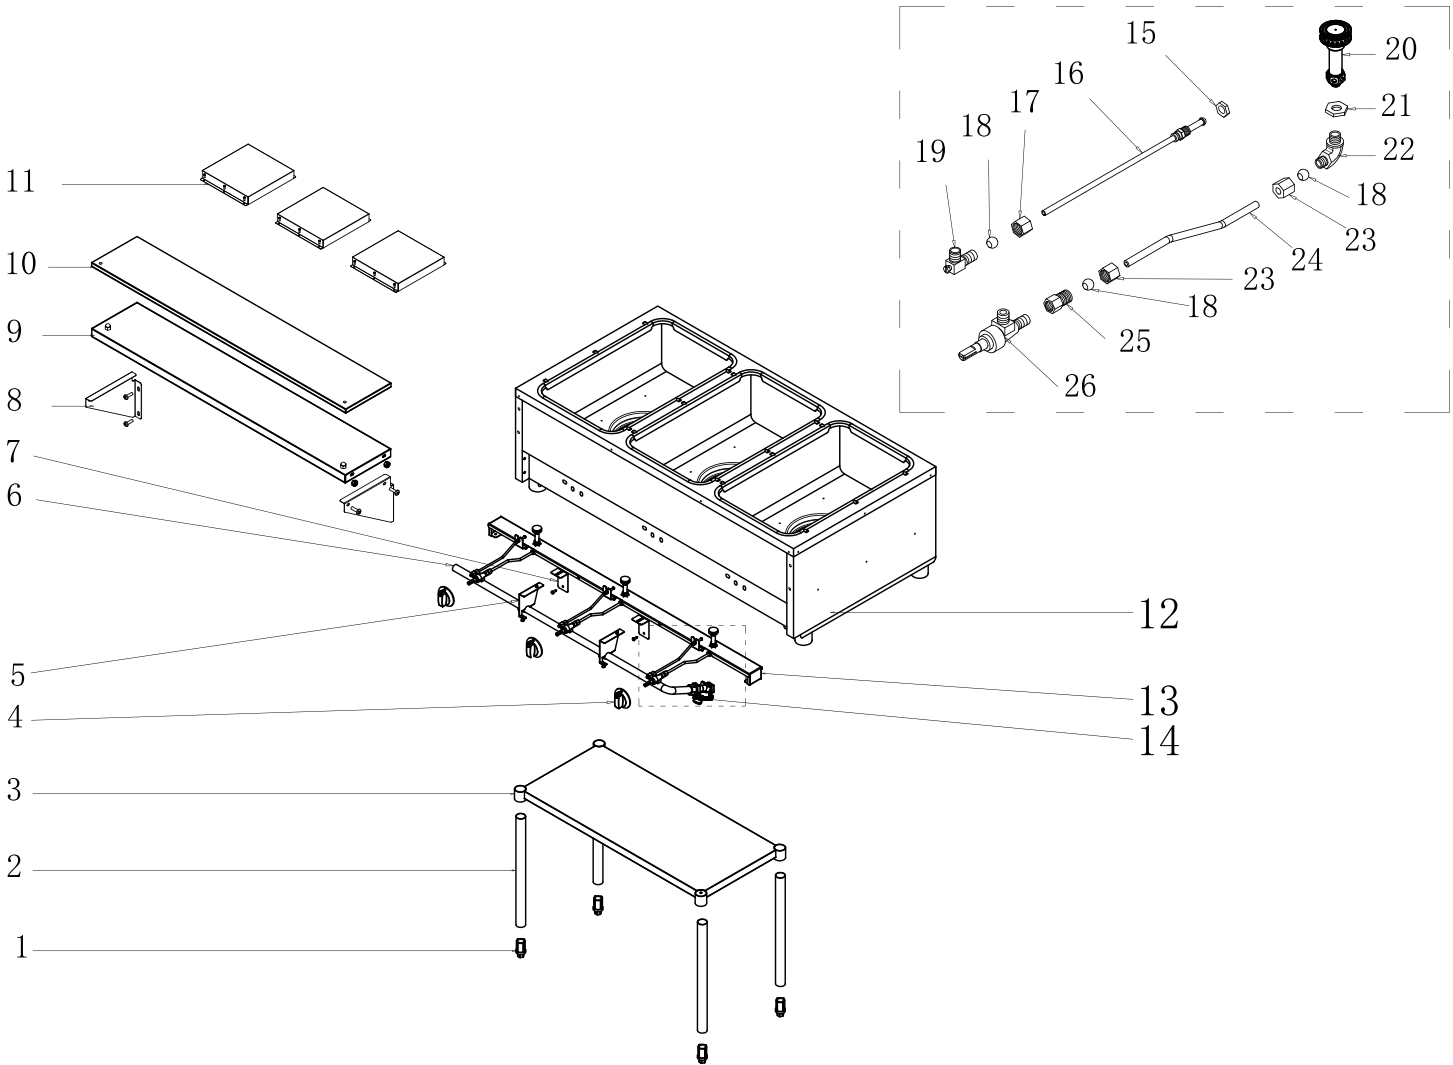

# Parts Breakdown

Model FW-CN-0003-NG 47343

# Parts Breakdown

---

## Model FW-CN-0003-NG 47343

Item No.	Description	Position	Item No.	Description	Position	Item No.	Description	Position
AI675	Feet for 47343	1	AI704	Poly Cutting Board for 47343	10	AI693	Elbow Pipe for 47343	19
AI676	Leg Pipe for 47343	2	AI705	Cover for 47343	11	AI694	Jet Burner for 47343	20
AI701	Under Shelf for 47343	3	AI706	Body for 47343	12	AI695	Lock Nut for 47343	21
AI678	Knob for 47343	4	AI707	Long Support Frame for 47343	13	AI696	Elbow Pipe for 47343	22
AI679	Support Frame for 47343	5	AI688	Regulator (NG) for 47343	14	AI697	Lock Nut for 47343	23
AI702	Gas Pipe for 47343	6	AI689	Lock Nut for 47343	15	AI709	Burner Gas Pipe for 47343	24
AI681	Support Frame for 47343	7	AI708	Pilot Burner for 47343	16	AI699	Lock Nut (NG) for 47343	25
AI682	Bracket for 47343	8	AI691	Lock Nut for 47343	17	AI700	Gas Valve for 47343	26
AI703	Shelf for Cutting Board for 47343	9	AI692	Circle Hoop for 47343	18			