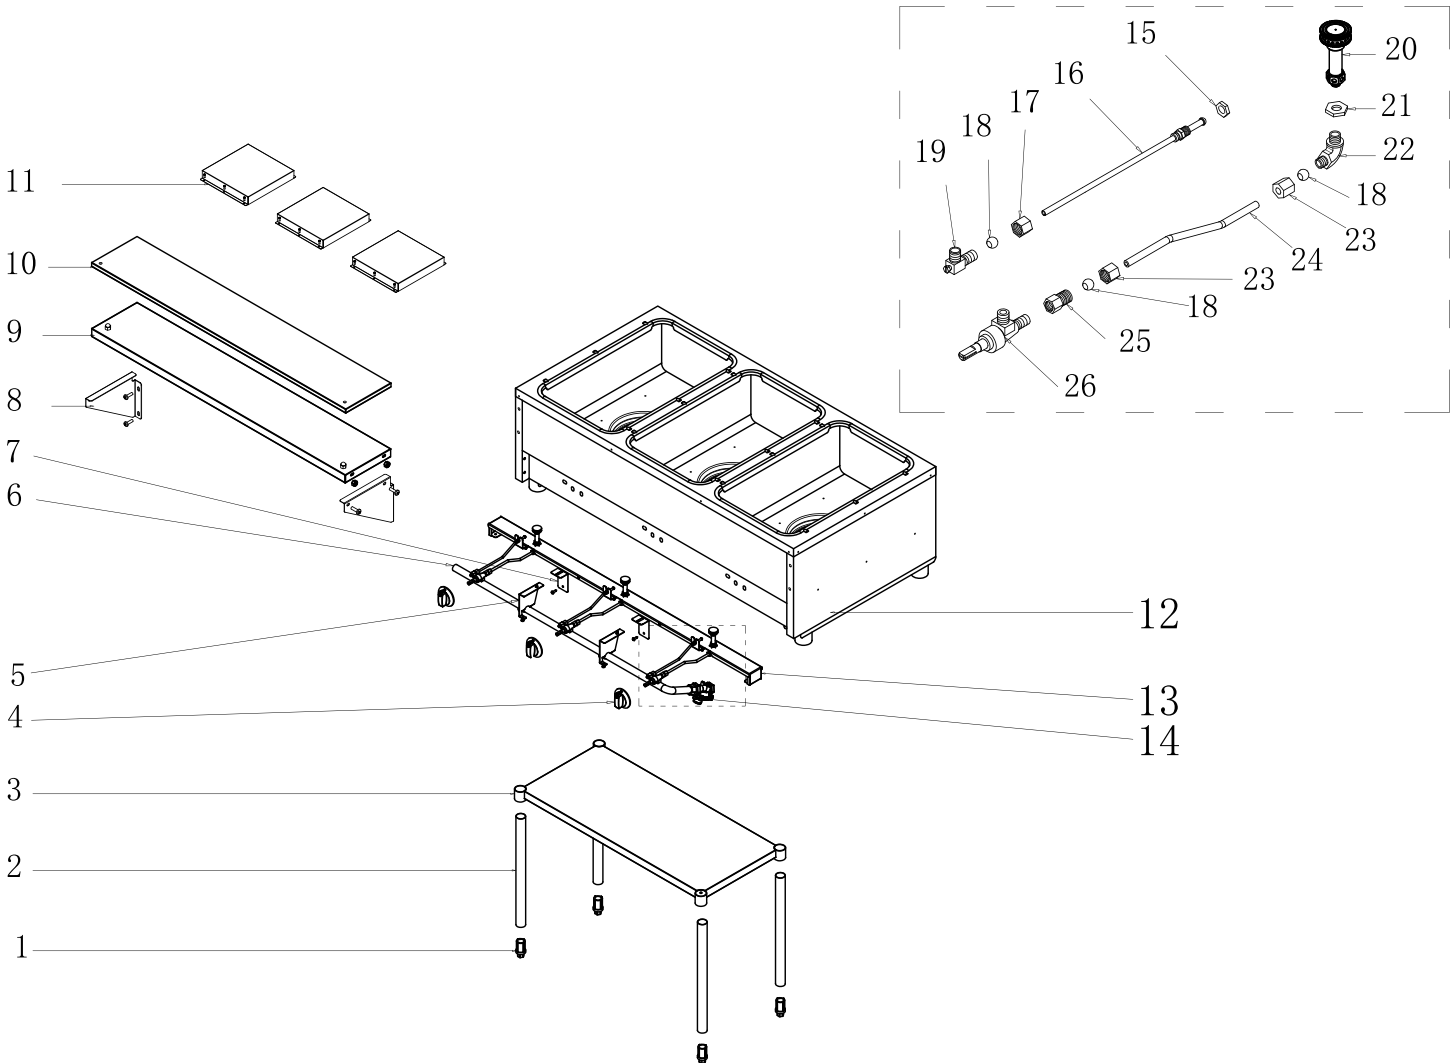

Parts Breakdown

Model FW-CN-0003-LP 47363

Parts Breakdown

Model FW-CN-0003-LP 47363

Item No.	Description	Position	Item No.	Description	Position	Item No.	Description	Position
AI675	Feet for 47363	1	AI704	Poly Cutting Board for 47363	10	AI693	Elbow Pipe for 47363	19
AI676	Leg Pipe for 47363	2	AI705	Cover for 47363	11	AI694	Jet Burner for 47363	20
AI701	Under Shelf for 47363	3	AI706	Body for 47363	12	AI695	Lock Nut for 47363	21
AI678	Knob for 47363	4	AI707	Long Support Frame for 47363	13	AI696	Elbow Pipe for 47363	22
AI679	Support Frame for 47363	5	AO019	Regulator (LP) for 47363	14	AI697	Lock Nut for 47363	23
AI702	Gas Pipe for 47363	6	AI689	Lock Nut for 47363	15	AI709	Burner Gas Pipe for 47363	24
AI681	Support Frame for 47363	7	AI708	Pilot Burner for 47363	16	AO020	Lock Nut (LP) for 47363	25
AI682	Bracket for 47363	8	AI691	Lock Nut for 47363	17	AI700	Gas Valve for 47363	26
AI703	Shelf for Cutting Board for 47363	9	AI692	Circle Hoop for 47363	18			