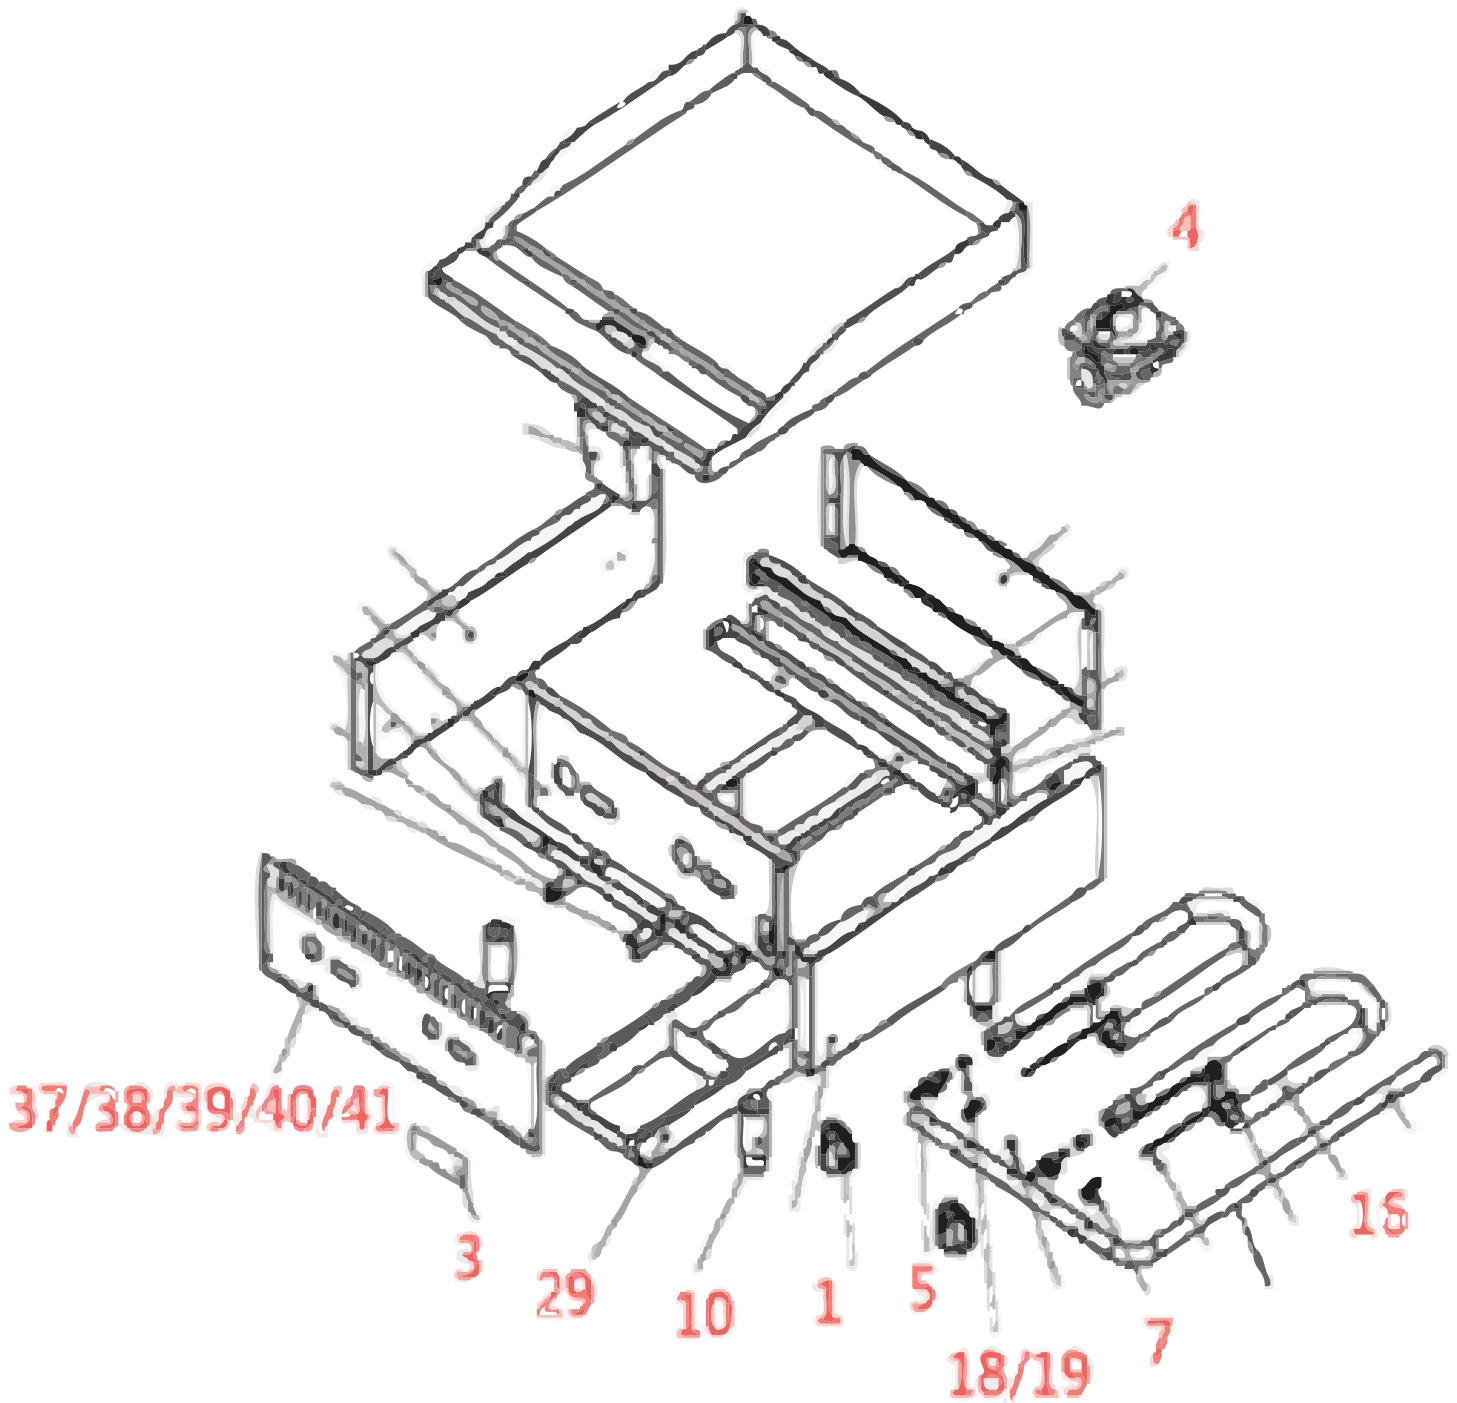

Parts Breakdown

Model **CE-CN-G60-M** 47366

Parts Breakdown

Model **CE-CN-G60-M** 47366

Item No.	Description	Position	Item No.	Description	Position	Item No.	Description	Position
AI765	Knob for 47366	1	AI751	Pilot Valve 1 to 1 (Griddle, CB) for 47366	7	AI768	Orifice - Griddle, Manual - L for 47366	19
AI766	Nameplate for 47366	3	AI752	4" Adjustable Leg for 47366	10	AI769	Grease Drawer for 47366	29
AI750	Regulator 4"/10" for 47366	4	AI753	"U" Burner-Griddle & C Broiler for 47366	16	AI778	Front Panel - 60" Griddle for 47366	41
AI767	Manual Gas Valve for 47366	5	AI756	Orifice - Griddle, Manual - Nat for 47366	18			