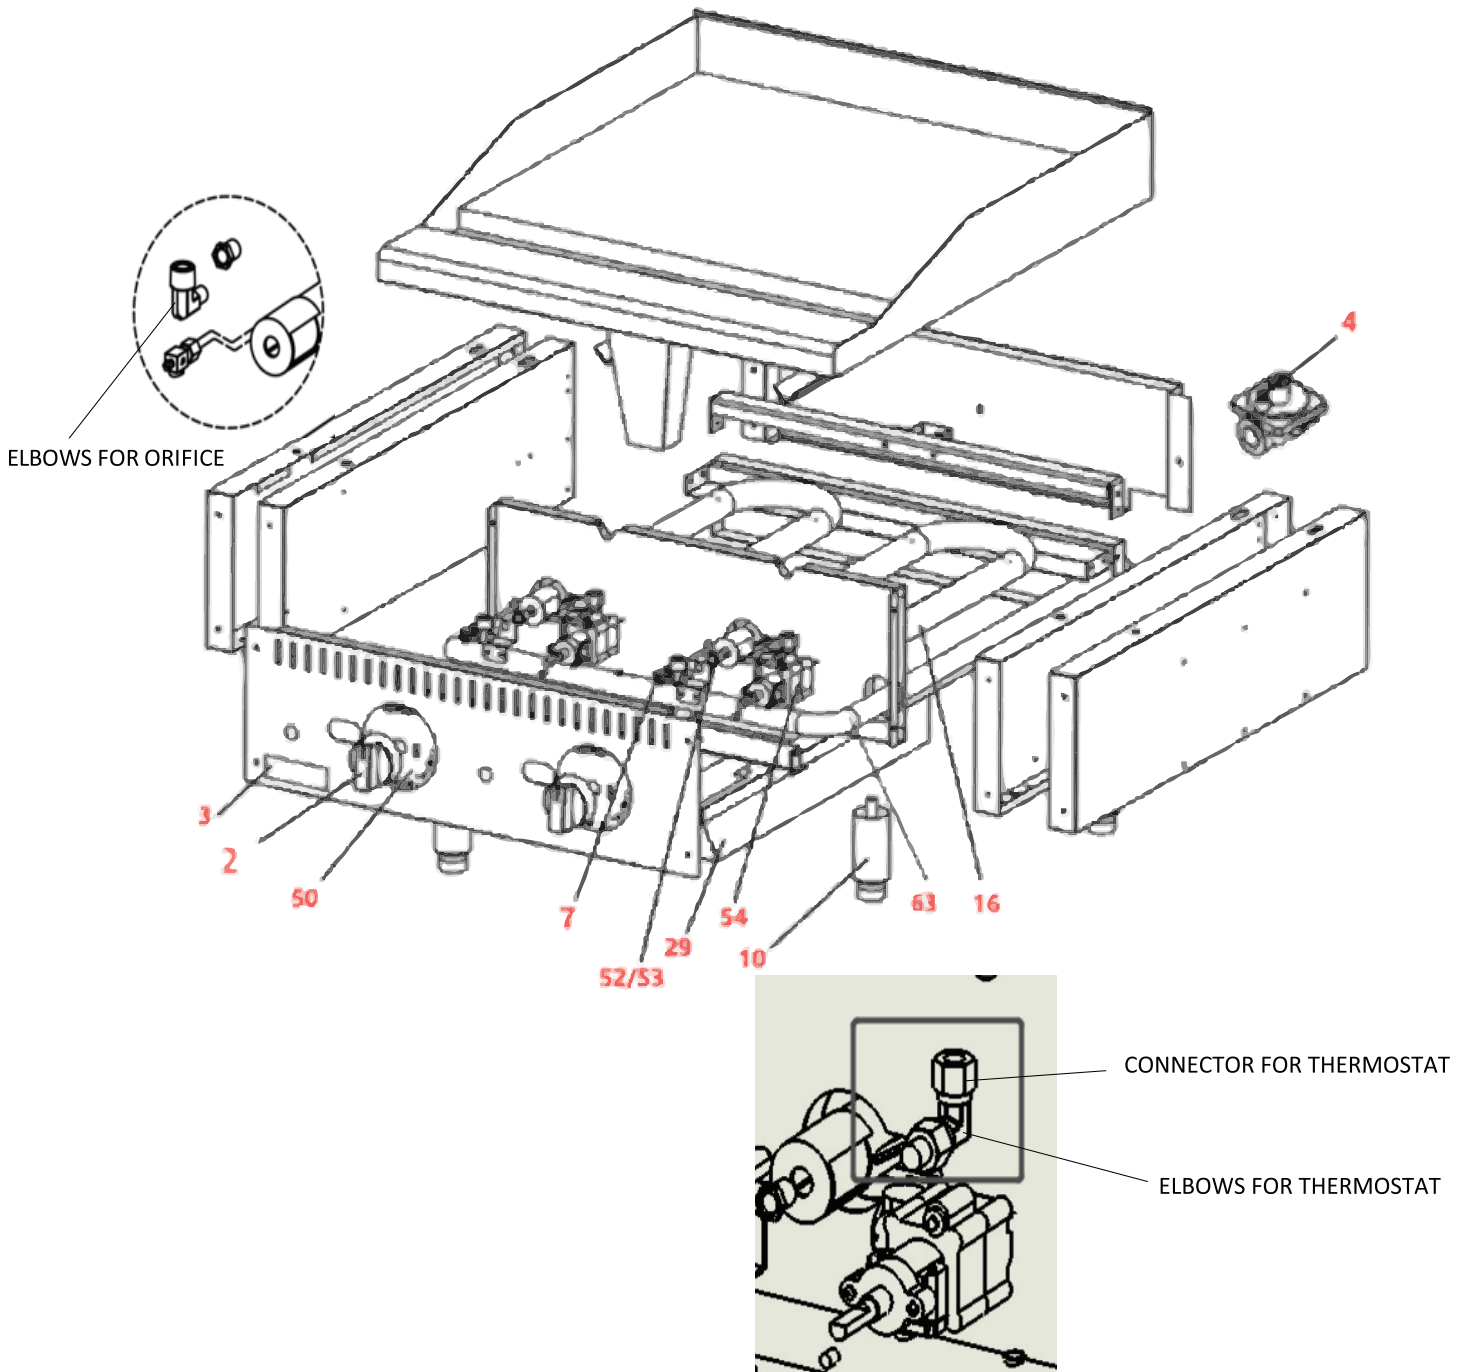

Parts Breakdown

Model **CE-CN-G24-TP** 47371

Parts Breakdown

Model CE-CN-G24-TP 47371

Item No.	Description	Position	Item No.	Description	Position	Item No.	Description	Position
AI765	Knob (TP Griddle) for 47371	2	AI753	U Burner-Griddle & C Broiler for 47371	16	AI758	T-Stat Griddle (Pilot) Thermostat for 47371	54
AI766	Nameplate for 47371	3	AI769	Grease Drawer for 47371	29	AS838	Manifold Pipe 24" T-Stat Griddle (Pilot) for 47371	63
AI750	Regulator 4/10 for 47371	4	AI755	Dial: 200-450F, T-Stat Griddle with Pilot for 47371	50	AS078	Connector for Thermostat for 47371	
AI751	Pilot Valve 1 to 1 (Griddle CB) for 47371	7	AI756	Orifice-TP Griddle Nat for 47371	52	AS079	Elbows for Thermostat for 47371	
AI752	4" Adjustable Leg for 47371	10	AI757	Orifice-TP Griddle LP for 47371	53	AS080	Elbows for Orifice for 47371	