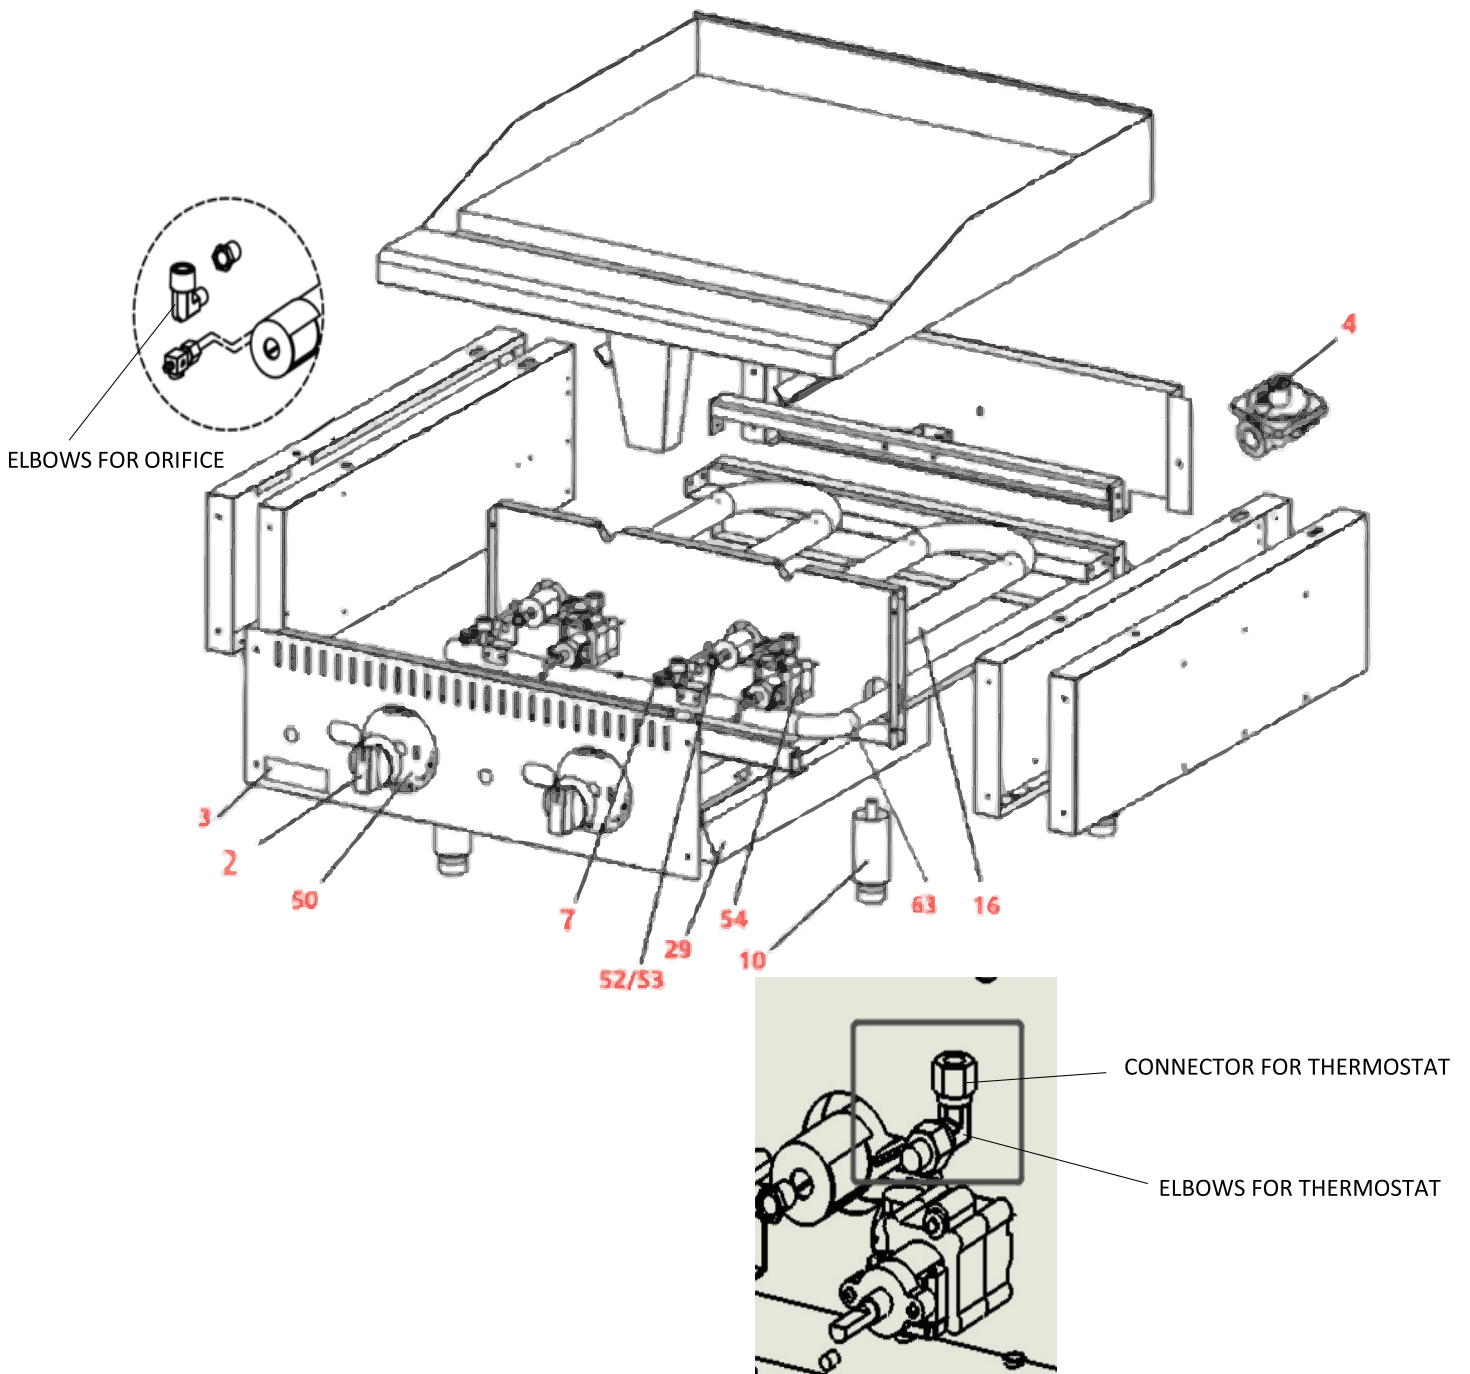

# Parts Breakdown

Model **CE-CN-G36-TP** 47372

# Parts Breakdown

---

## Model CE-CN-G36-TP 47372

Item No.	Description	Position	Item No.	Description	Position	Item No.	Description	Position
AI765	Knob (TP Griddle) for 47372	2	AI753	U Burner-Griddle & C Broiler for 47372	16	AI758	T-Stat Griddle (Pilot) Thermostat for 47372	54
AI766	Nameplate for 47372	3	AI769	Grease Drawer for 47372	29	AS839	Manifold Pipe 36" T-Stat Griddle (Pilot) for 47372	63
AI750	Regulator 4/10 for 47372	4	AI755	Dial: 200-450F, T-Stat Griddle with Pilot for 47372	50	AS078	Connector for Thermostat for 47372	
AI751	Pilot Valve 1 to 1 (Griddle CB) for 47372	7	AI756	Orifice-TP Griddle Nat for 47372	52	AS079	Elbows for Thermostat for 47372	
AI752	4" Adjustable Leg for 47372	10	AI757	Orifice-TP Griddle LP for 47372	53	AS080	Elbows for Orifice for 47372	