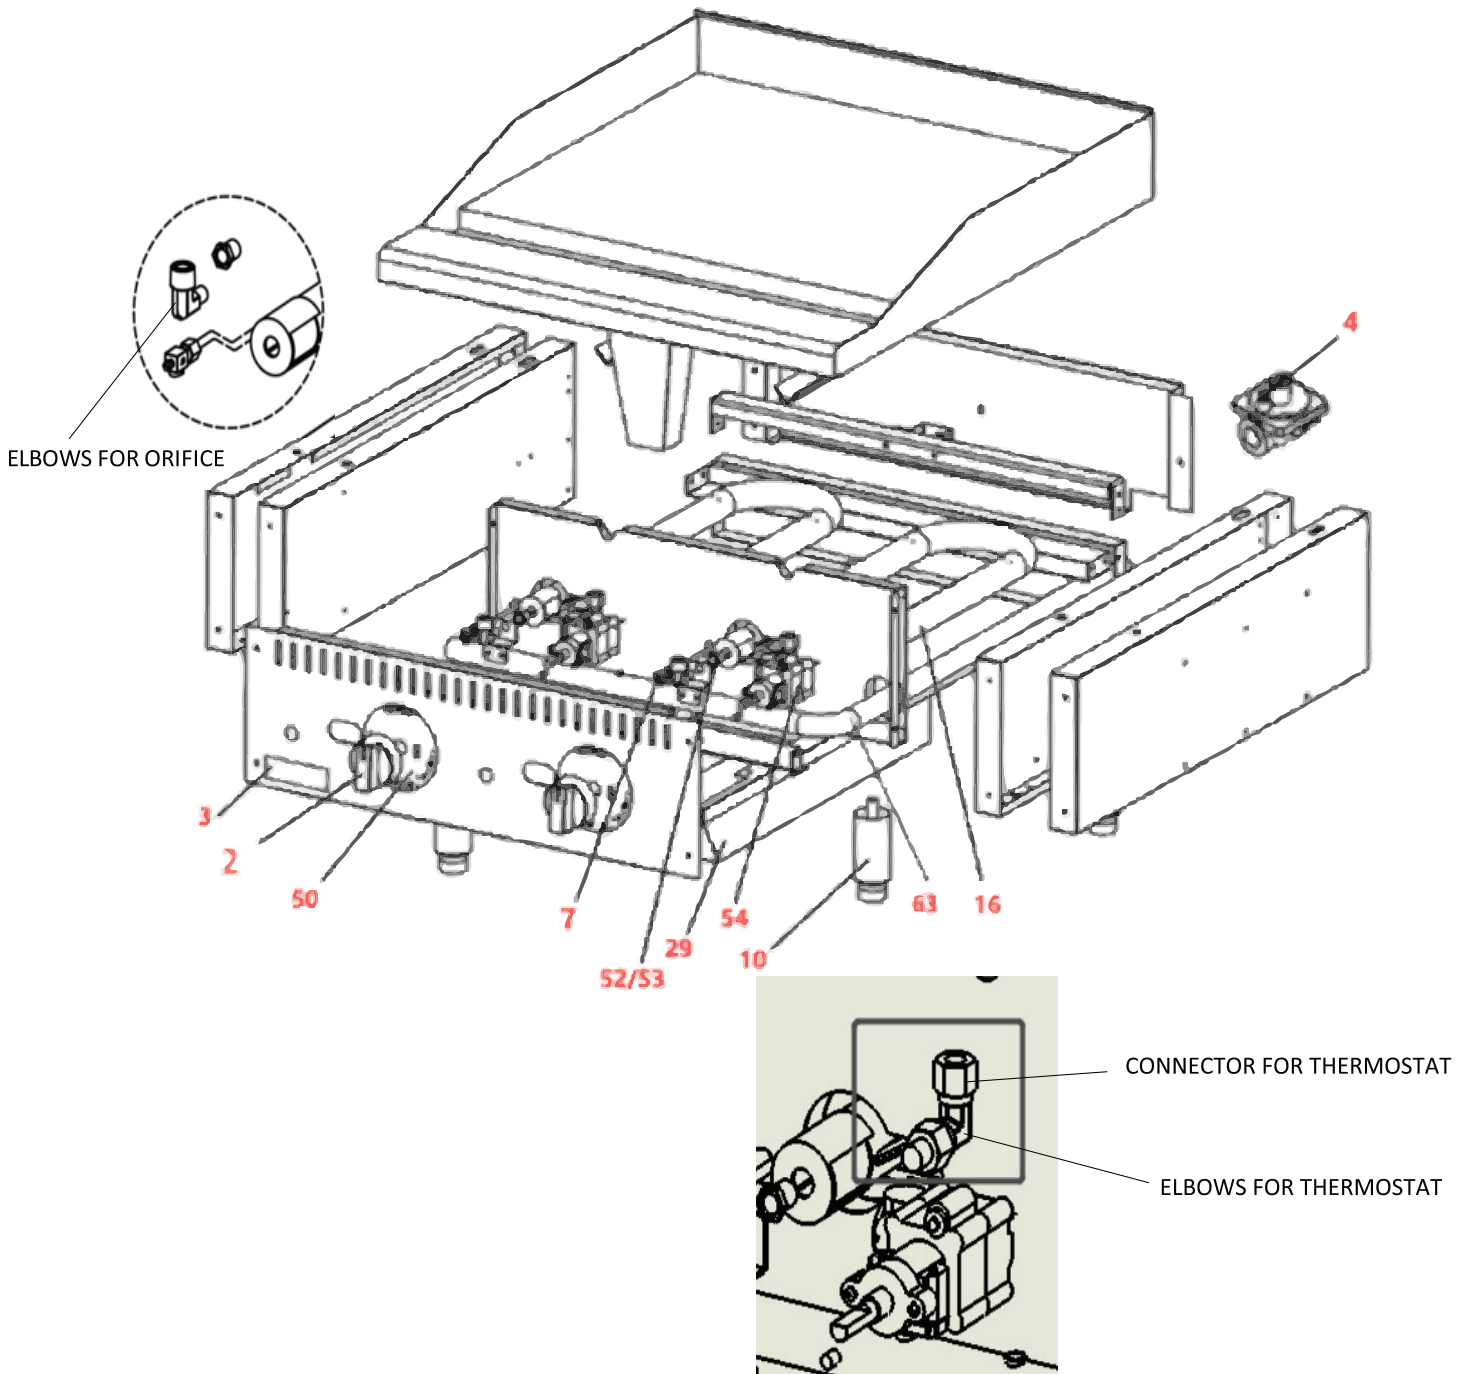

# Parts Breakdown

Model **CE-CN-G48-TP** 47373

# Parts Breakdown

---

## Model CE-CN-G48-TP 47373

Item No.	Description	Position	Item No.	Description	Position	Item No.	Description	Position
AI765	Knob (TP Griddle) for 47373	2	AI753	U Burner-Griddle & C Broiler for 47373	16	AI758	T-Stat Griddle (Pilot) Thermostat for 47373	54
AI766	Nameplate for 47373	3	AI769	Grease Drawer for 47373	29	AS840	Manifold Pipe 48" T-Stat Griddle (Pilot) for 47373	63
AI750	Regulator 4/10 for 47373	4	AI755	Dial: 200-450F, T-Stat Griddle with Pilot for 47373	50	AS078	Connector for Thermostat for 47373	
AI751	Pilot Valve 1 to 1 (Griddle CB) for 47373	7	AI756	Orifice-TP Griddle Nat for 47373	52	AS079	Elbows for Thermostat for 47373	
AI752	4" Adjustable Leg for 47373	10	AI757	Orifice-TP Griddle LP for 47373	53	AS080	Elbows for Orifice for 47373	