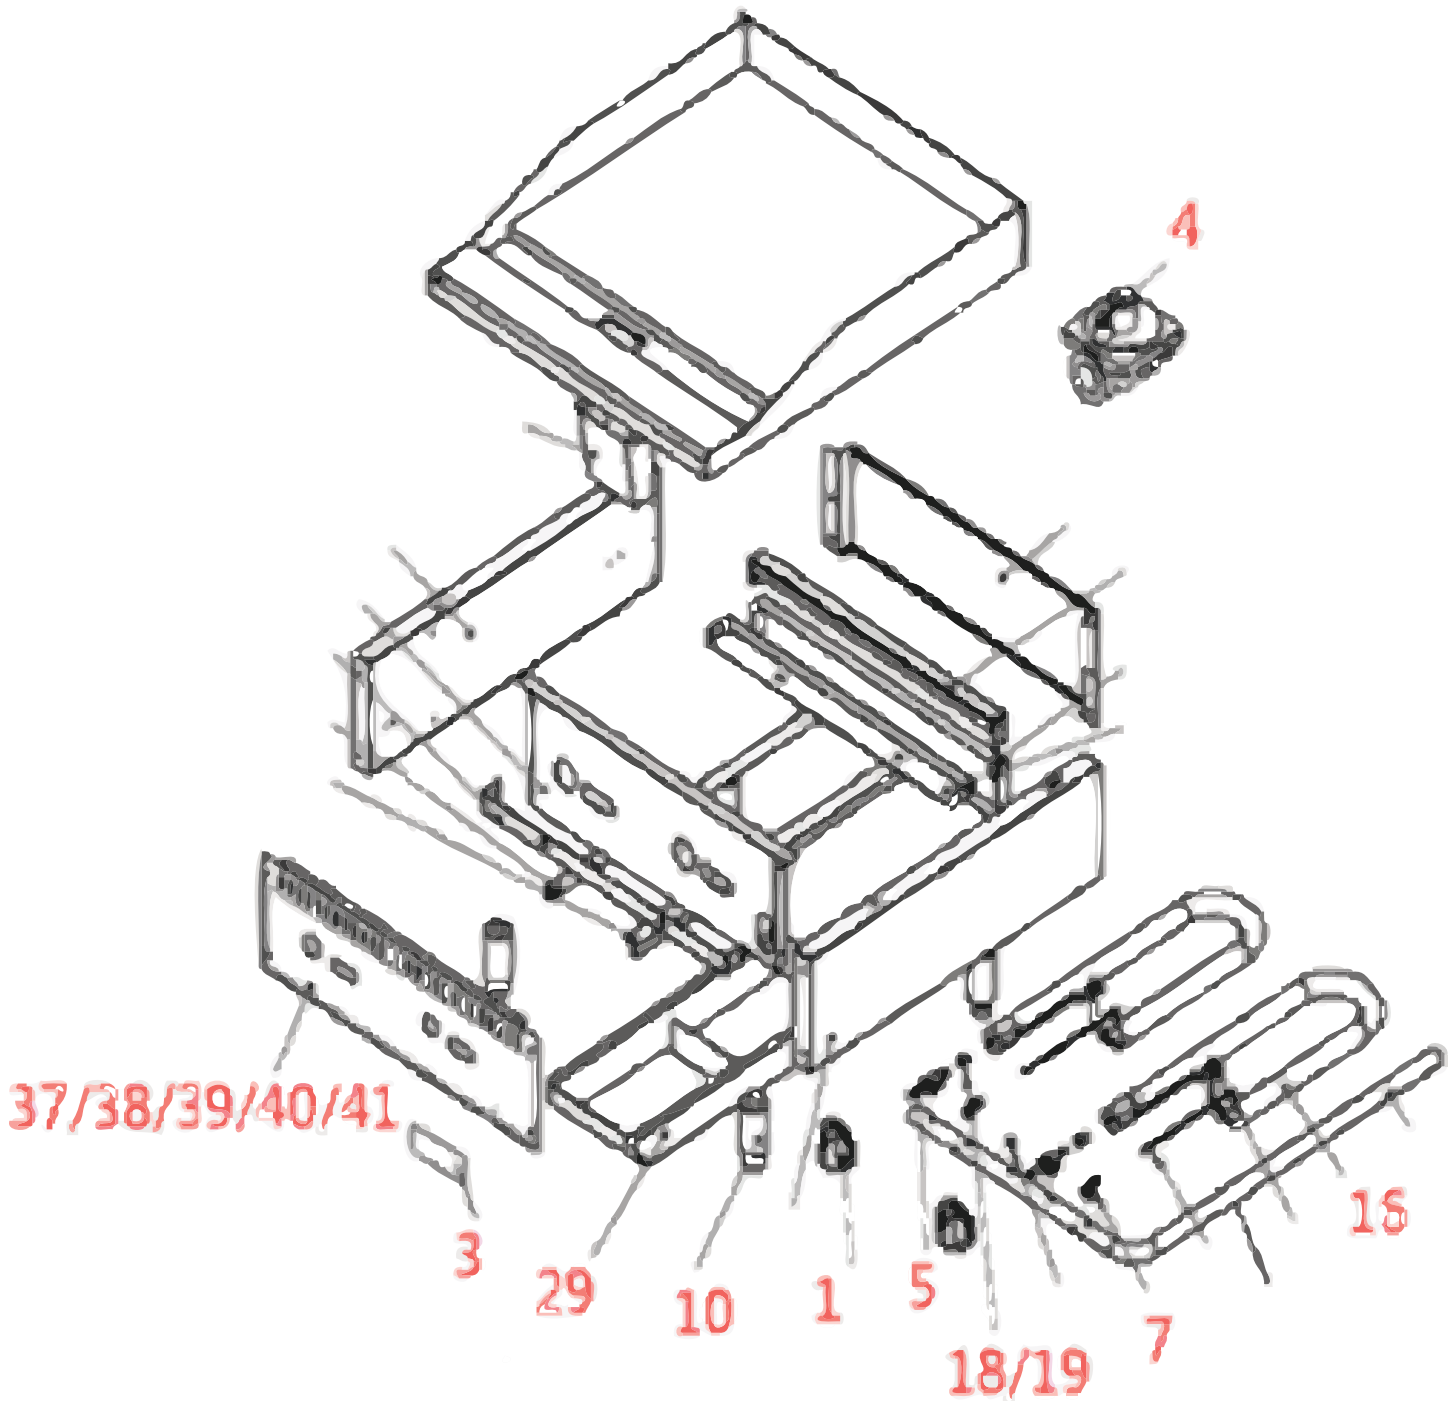

Parts Breakdown

Model **CE-CN-G36-M** 47375

Parts Breakdown

Model CE-CN-G36-M 47375

Item No.	Description	Position	Item No.	Description	Position	Item No.	Description	Position
AI765	Knob for 47375	1	AI751	Pilot Valve 1 to 1 (Griddle, CB) for 47375	7	AI768	Orifice - Griddle, Manual - L for 47375	19
AI766	Nameplate for 47375	3	AI752	4" Adjustable Leg for 47375	10	AI769	Grease Drawer for 47375	29
AI750	Regulator 4"/10" for 47375	4	AI753	"U" Burner-Griddle & C Broiler for 47375	16	AI774	Front Panel - 36" Griddle for 47375	39
AI767	Manual Gas Valve for 47375	5	AI756	Orifice - Griddle, Manual - Nat for 47375	18			