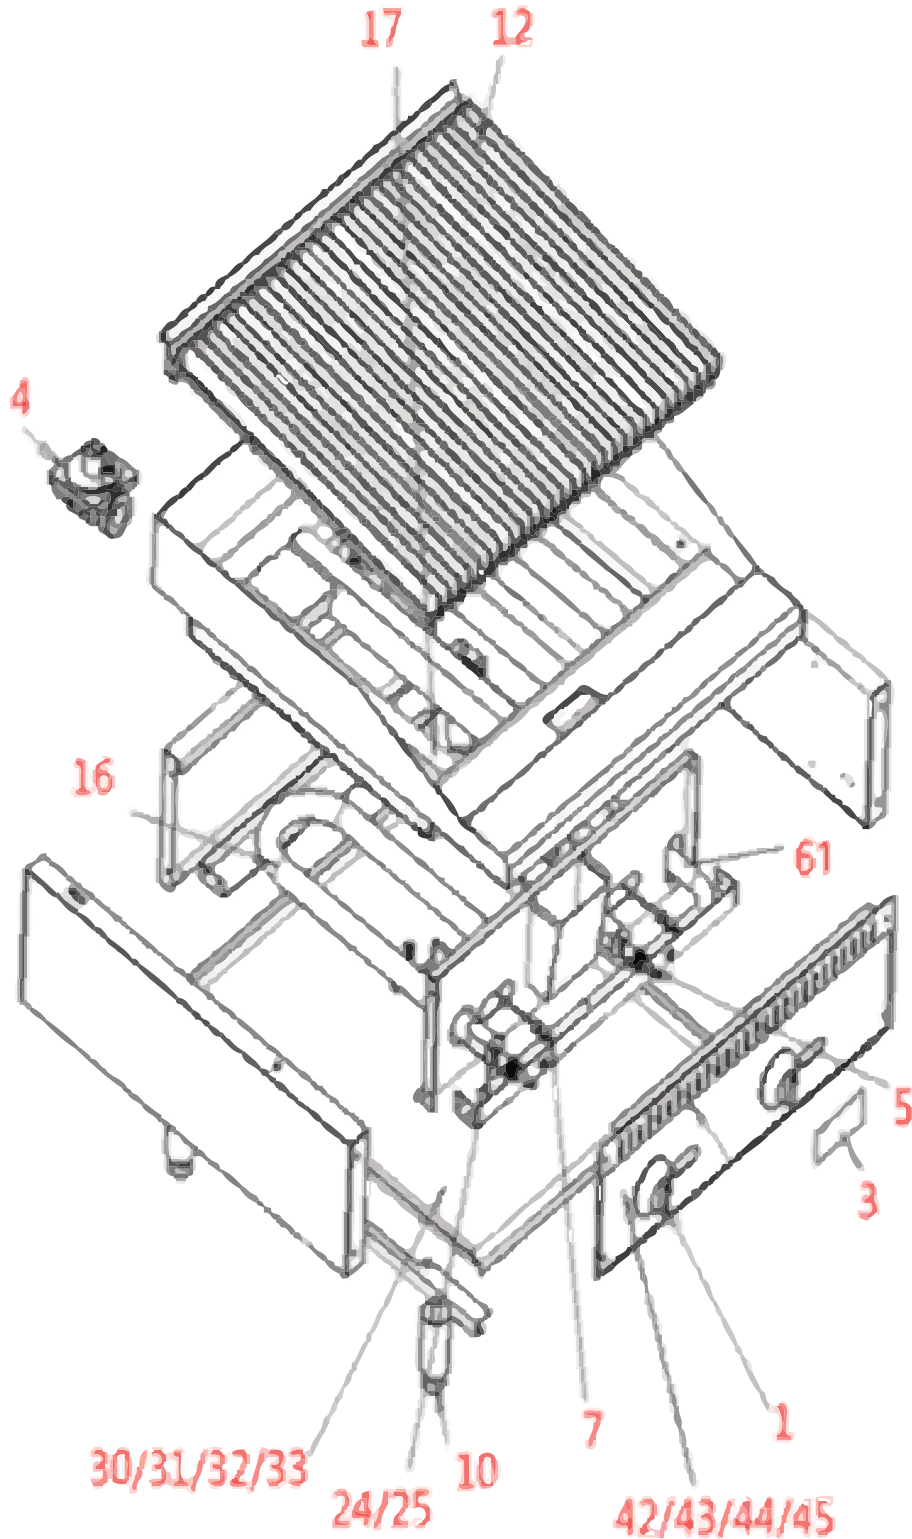

Parts Breakdown

Model CE-CN-CB12-M 47376

Parts Breakdown

Model CE-CN-CB12-M 47376

Item No.	Description	Position	Item No.	Description	Position	Item No.	Description	Position
AI779	Knob for 47376	1	AI752	4" Adjustable Leg for 47376	10	AI783	Orifice (Nat Gas) for 47376	24
AI780	Nameplate for 47376	3	AI781	Grate for 47376	12	AI784	Orifice (LP Gas) for 47376	25
AI750	Regulator 4"/10" for 47376	4	AI753	"U" Burner for 47376	16			
AI767	Manual Gas Valve for 47376	5	AI782	Stainless Steel Radiant for 47376	17			