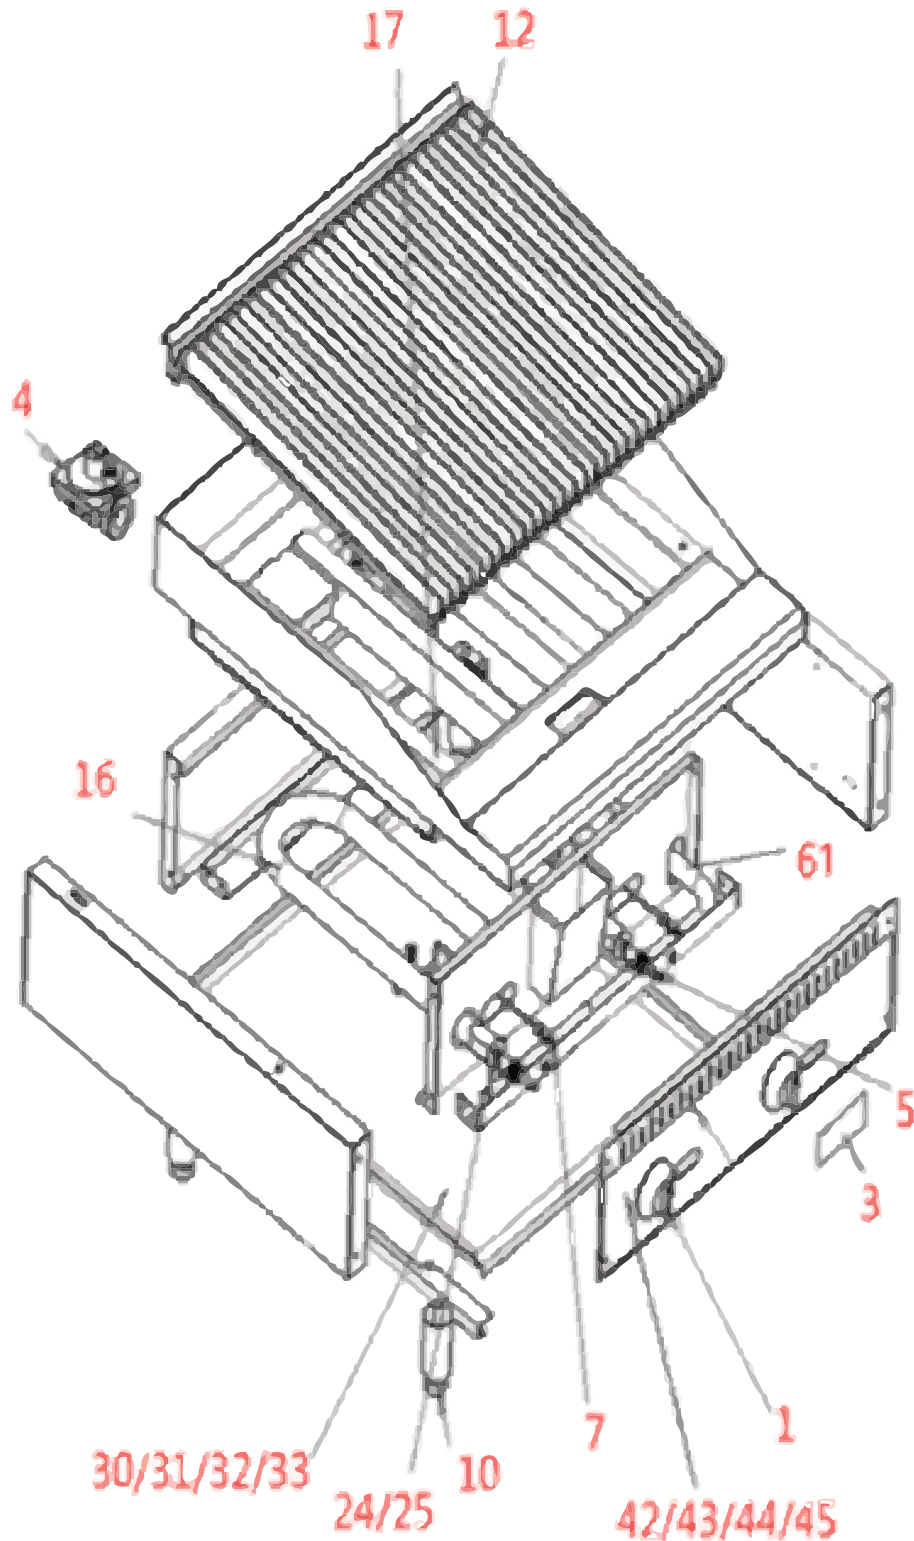

# Parts Breakdown

Model CE-CN-CB24-M 47377

# Parts Breakdown

---

## Model CE-CN-CB24-M 47377

Item No.	Description	Position	Item No.	Description	Position	Item No.	Description	Position
AI779	Knob for 47377	1	AI752	4" Adjustable Leg for 47377	10	AI783	Orifice (Nat Gas) for 47377	24
AI780	Nameplate for 47377	3	AI781	Grate for 47377	12	AI784	Orifice (LP Gas) for 47377	25
AI750	Regulator 4"10" for 47377	4	AI753	"U" Burner for 47377	16			
AI767	Manual Gas Valve for 47377	5	AI782	Stainless Steel Radiant for 47377	17			