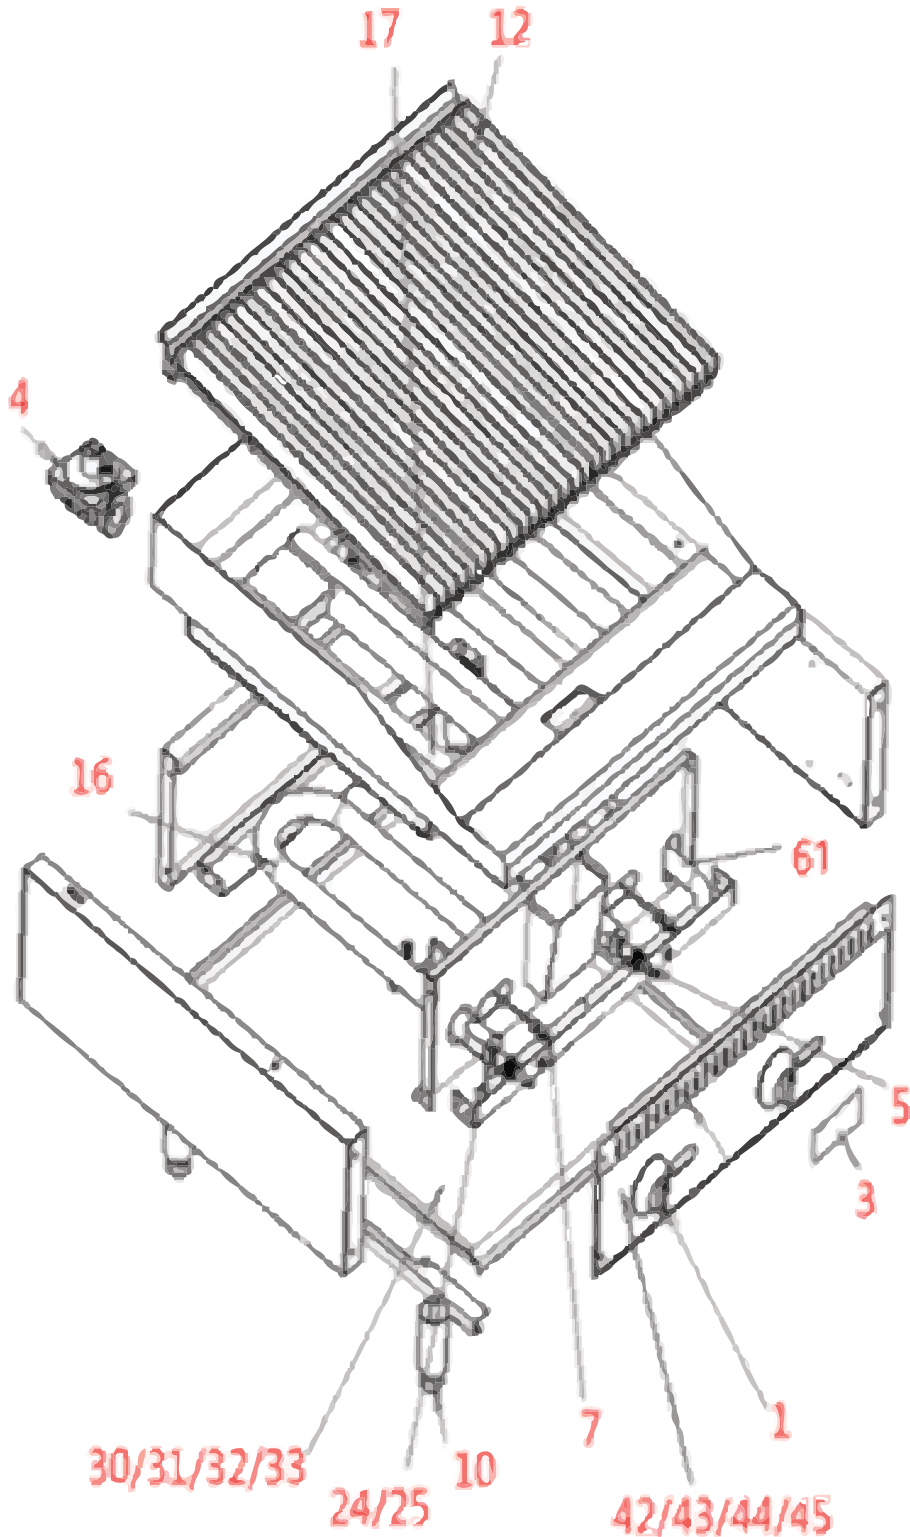

Parts Breakdown

Model CE-CN-CB36-M 47378

Parts Breakdown

Model CE-CN-CB36-M 47378

Item No.	Description	Position	Item No.	Description	Position	Item No.	Description	Position
AI779	Knob for 47378	1	AI752	4" Adjustable Leg for 47378	10	AI783	Orifice (Nat Gas) for 47378	24
AI780	Nameplate for 47378	3	AI781	Grate for 47378	12	AI784	Orifice (LP Gas) for 47378	25
AI750	Regulator 4"/10" for 47378	4	AI753	"U" Burner for 47378	16			
AI767	Manual Gas Valve for 47378	5	AI782	Stainless Steel Radiant for 47378	17			