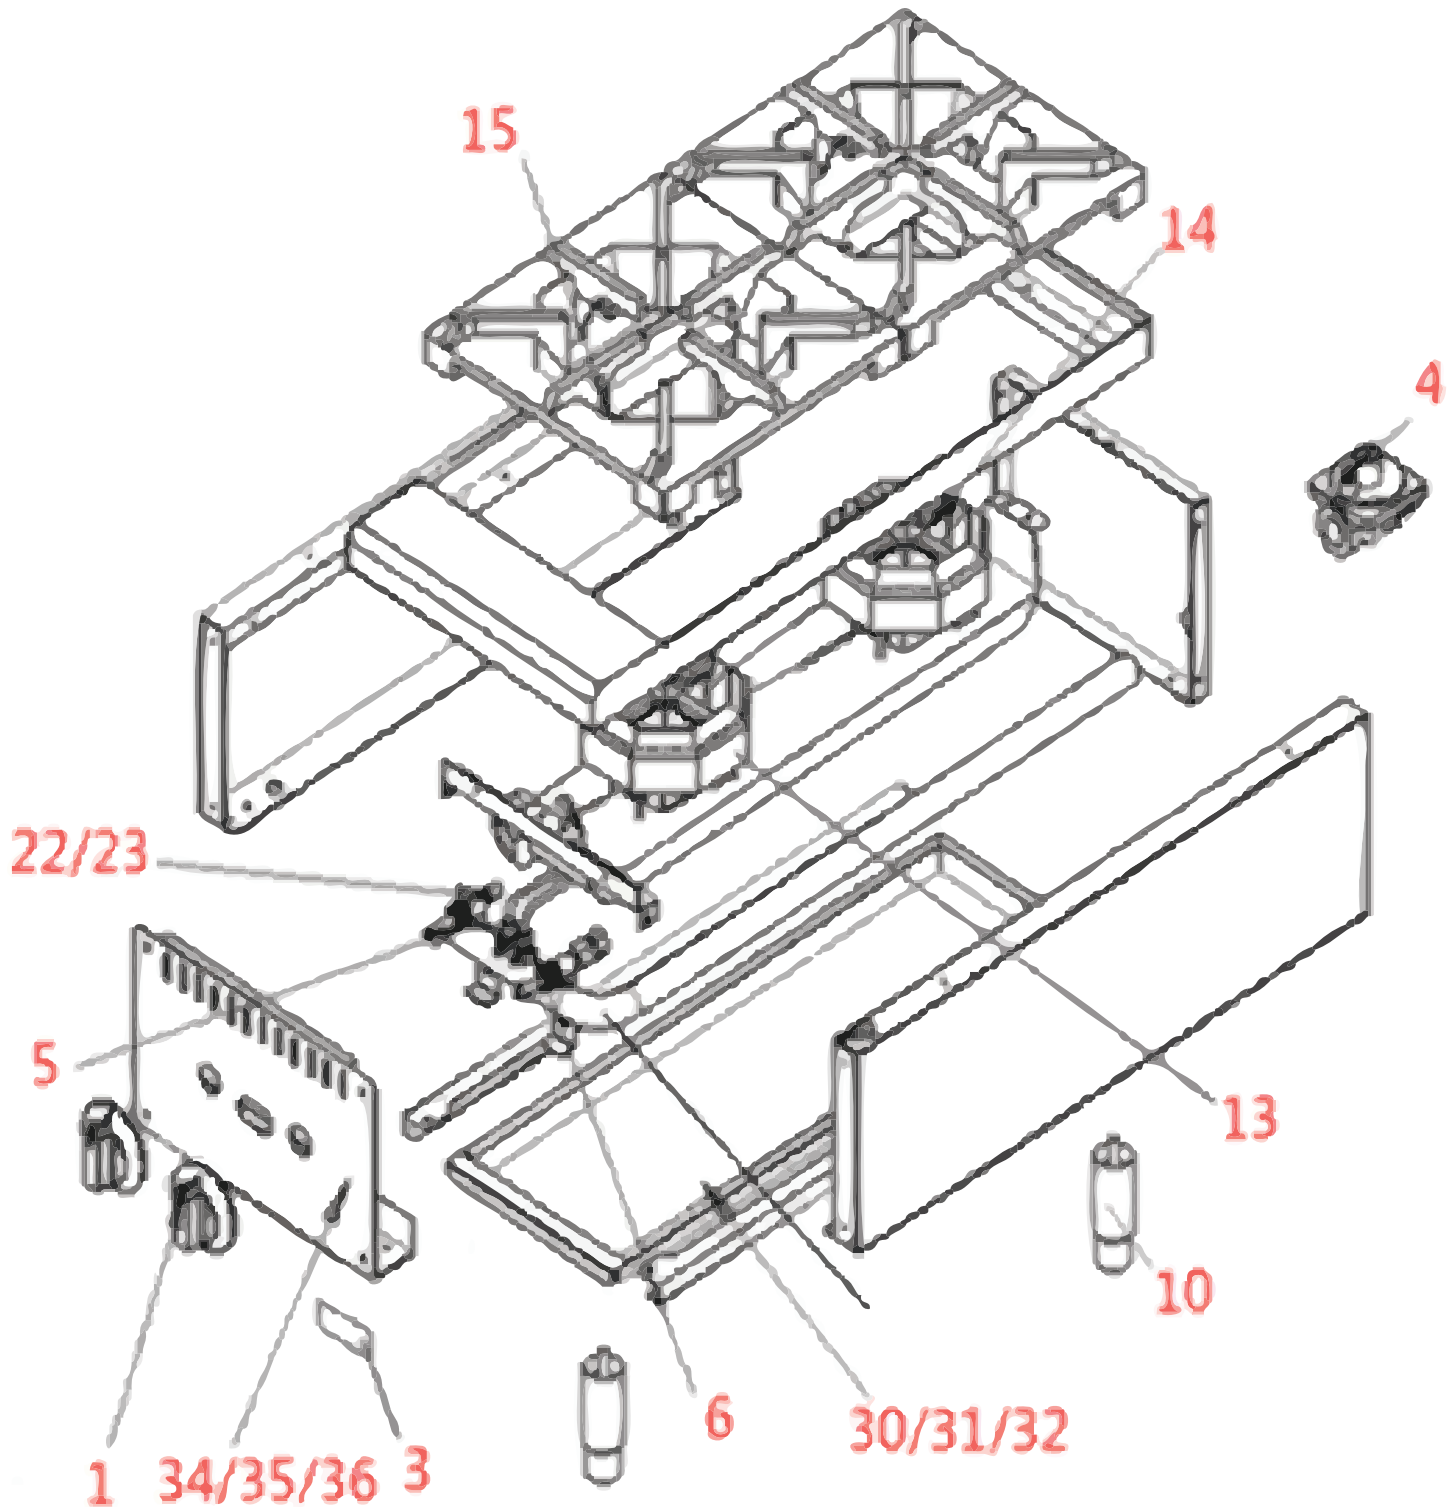

# Parts Breakdown

Model CE-CN-HP12-M 47379

# Parts Breakdown

---

## Model CE-CN-HP12-M 47379

Item No.	Description	Position	Item No.	Description	Position	Item No.	Description	Position
AI801	Knob for 47379	1	AI752	4" Adjustable Leg for 47379	10	AI800	Orifice (Hotplate, LP Gas) for 47379	23
AI802	Nameplate for 47379	3	AI796	Front Burner for Hotplate for 47379	13	AI803	Drop Pan for 12 Charbroiler & Hot Plate for 47379	30
AI750	Regulator 4"/10" for 47379	4	AI797	Rear Burner for Hotplate for 47379	14	AI804	Front Panel - 2 Burner Hotplate for 47379	34
AI767	Manual Gas Valve for 47379	5	AI798	Grate for Hotplate for 47379	15			
AI795	Pilot Valve 1 to 2 (Hotplate) for 47379	6	AI799	Orifice (Hotplate, Nat Gas) for 47379	22			