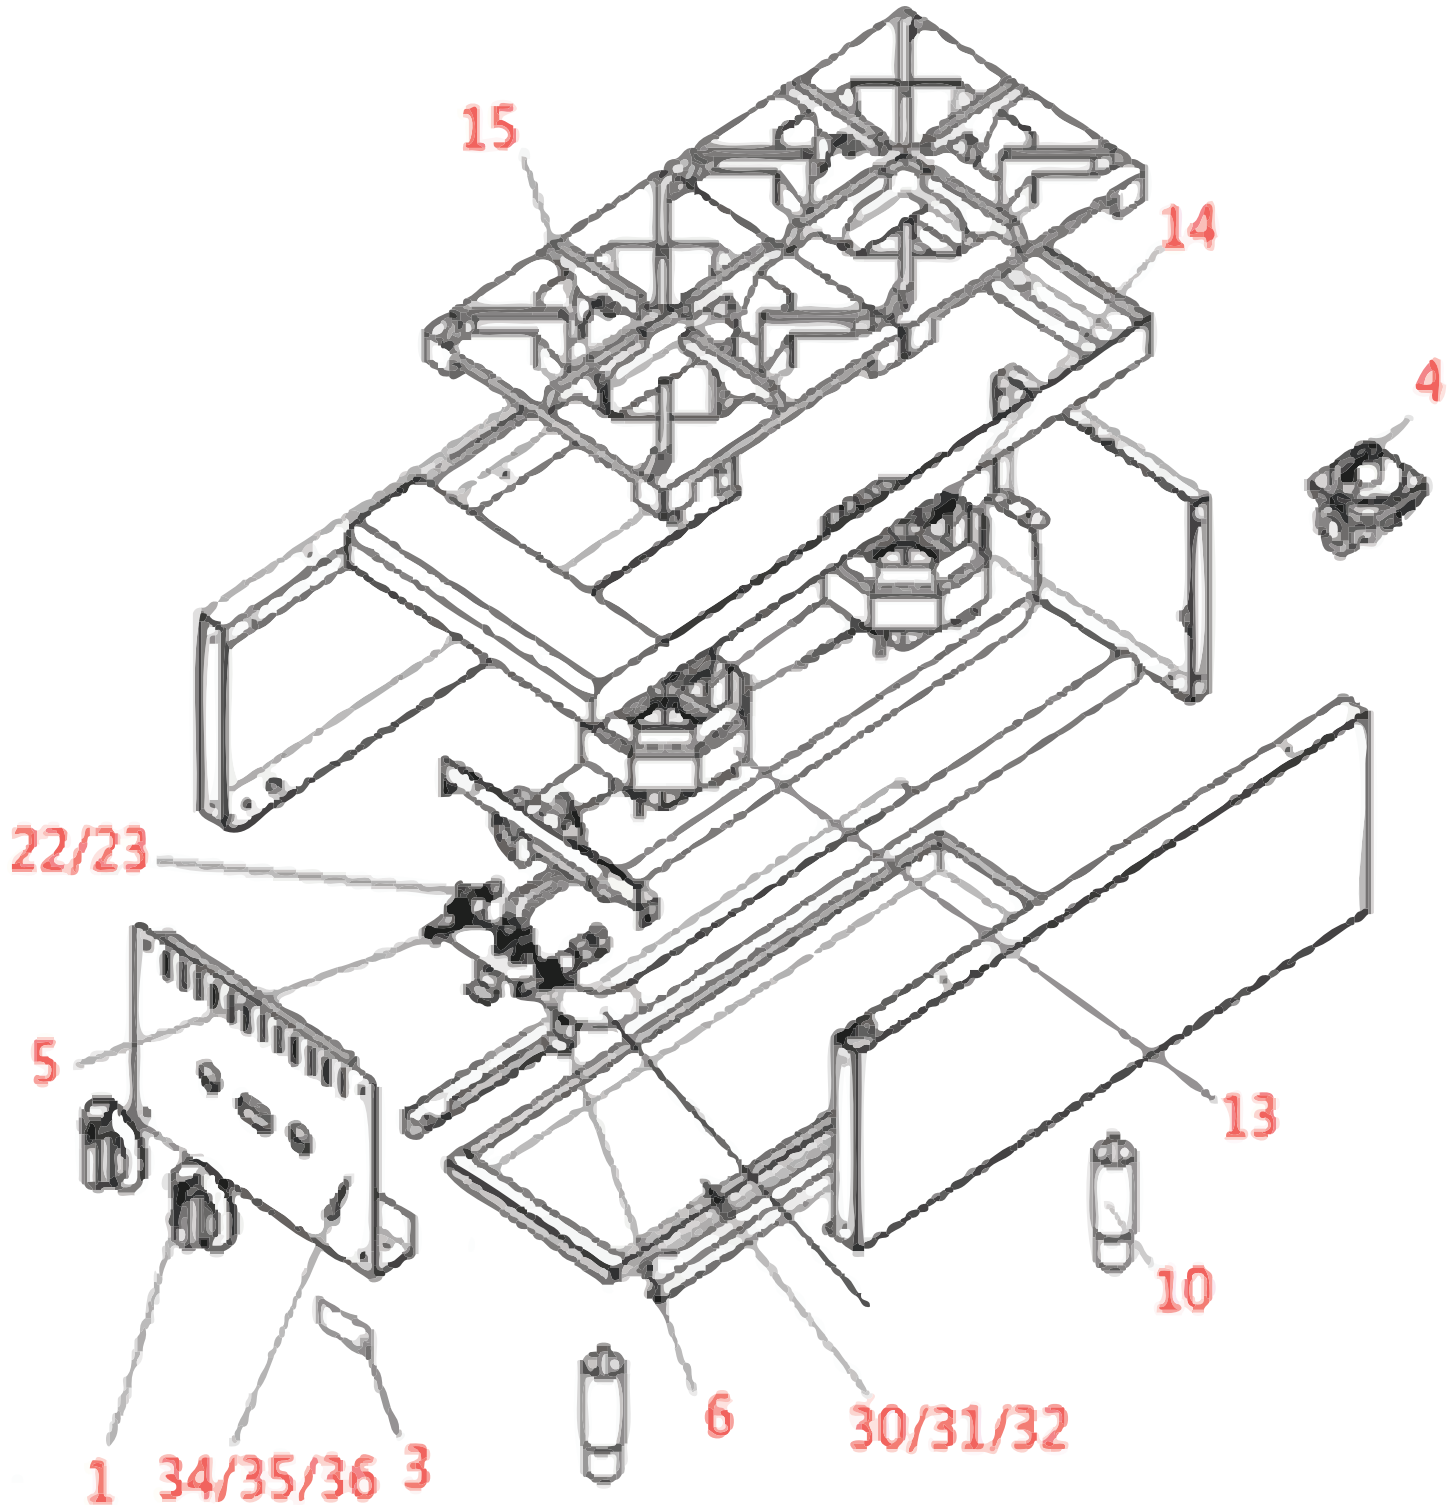

Parts Breakdown

Model CE-CN-HP36-M 47381

Parts Breakdown

Model CE-CN-HP36-M 47381

Item No.	Description	Position	Item No.	Description	Position	Item No.	Description	Position
AI809	Knob for 47381	1	AI752	4" Adjustable Leg for 47381	10	AI800	Orifice (Hotplate, LP Gas) for 47381	23
AI810	Nameplate for 47381	3	AI796	Front Burner for Hotplate for 47381	13	AI811	Drop Pan for 36 Charbroiler & Hot Plate for 47381	32
AI750	Regulator 4"/10" for 47381	4	AI797	Rear Burner for Hotplate for 47381	14	AI812	Front Panel - 6 Burner Hotplate for 47381	36
AI767	Manual Gas Valve for 47381	5	AI798	Grate for Hotplate for 47381	15			
AI795	Pilot Valve 1 to 2 (Hotplate) for 47381	6	AI799	Orifice (Hotplate, Nat Gas) for 47381	22			