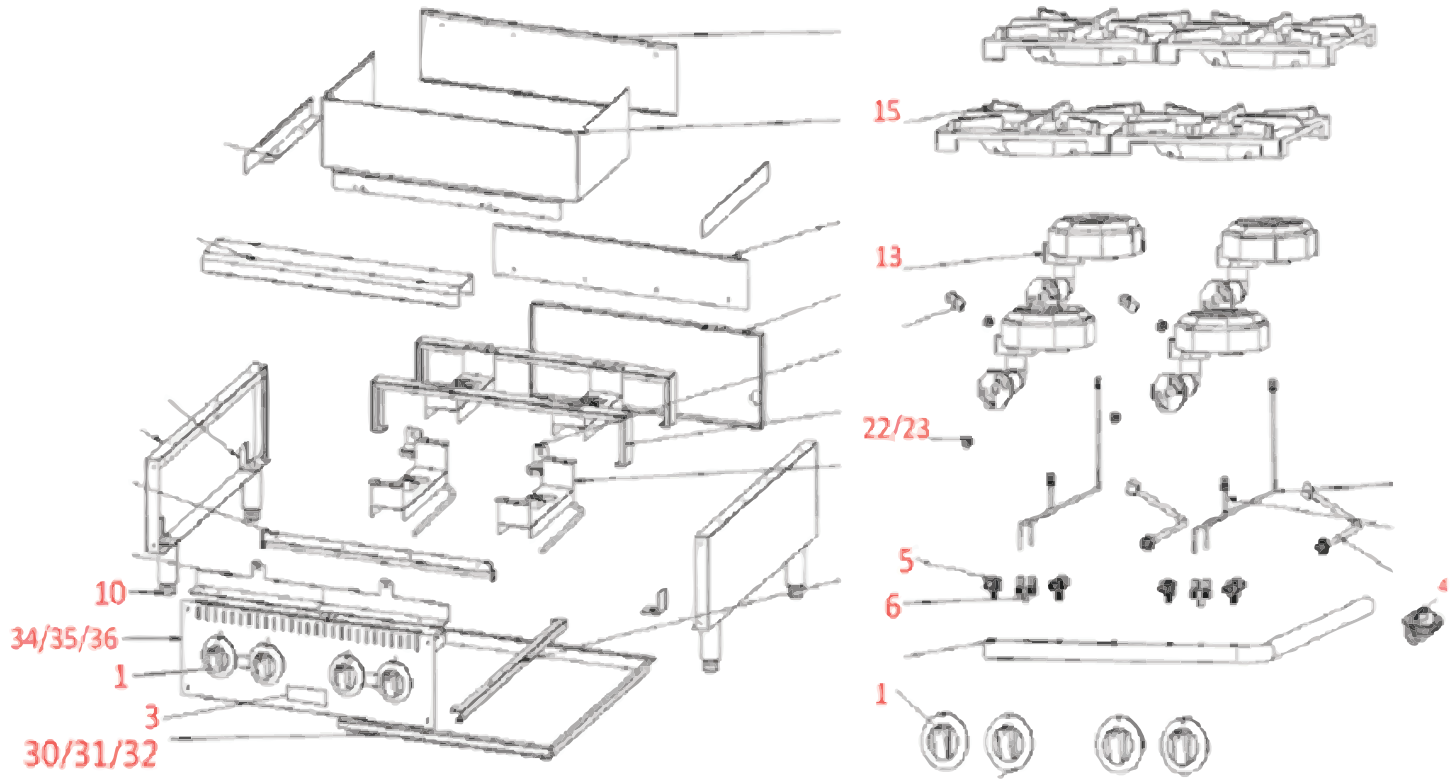

# Parts Breakdown

Model CE-CN-HP24-S 47383

# Parts Breakdown

---

## Model CE-CN-HP24-S 47383

Item No.	Description	Position	Item No.	Description	Position	Item No.	Description	Position
AI817	Knob for 47383	1	AI795	Pilot Valve 1 to 2 (Hotplate) for 47383	6	AI799	Orifice (Hotplate, Nat Gas) for 47383	22
AI818	Nameplate for 47383	3	AI752	4" Adjustable Leg for 47383	10	AI800	Orifice (Hotplate, LP Gas) for 47383	23
AI750	Regulator 4"/10" for 47383	4	AI796	Front Burner for Hotplate for 47383	13	AI819	Drop Pan for 24 Charbroiler & Hot Plate for 47383	31
AI767	Manual Gas Valve for 47383	5	AI798	Grate for Hotplate for 47383	15	AI820	Front Panel - 4 Burner Hotplate for 47383	35