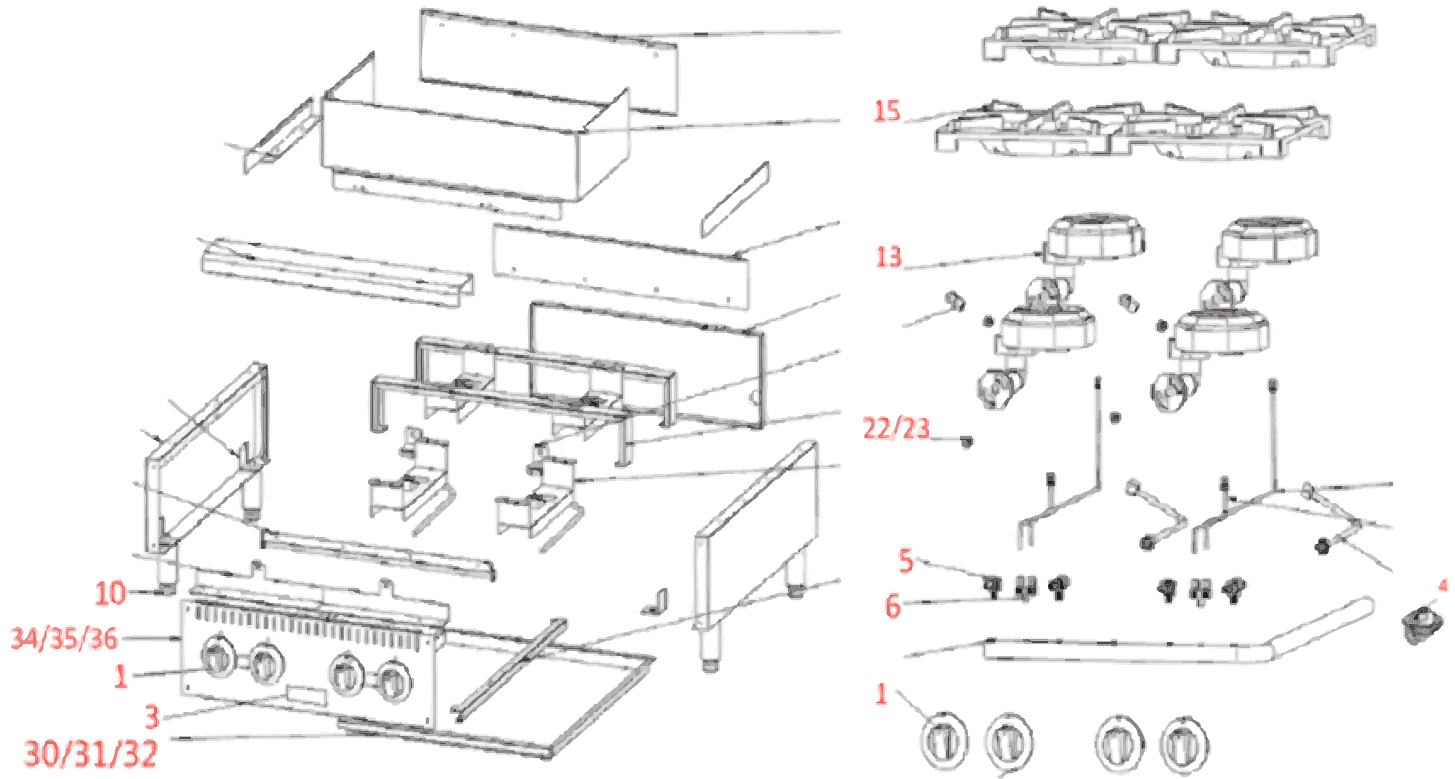

# Parts Breakdown

Model CE-CN-HP36-S 47384

# Parts Breakdown

---

## Model CE-CN-HP36-S 47384

Item No.	Description	Position	Item No.	Description	Position	Item No.	Description	Position
AI821	Knob for 47384	1	AI795	Pilot Valve 1 to 2 (Hotplate) for 47384	6	AI799	Orifice (Hotplate, Nat Gas) for 47384	22
AI822	Nameplate for 47384	3	AI752	4" Adjustable Leg for 47384	10	AI800	Orifice (Hotplate, LP Gas) for 47384	23
AI750	Regulator 4"/10" for 47384	4	AI796	Front Burner for Hotplate for 47384	13	AI823	Drop Pan for 36 Charbroiler & Hot Plate for 47384	32
AI767	Manual Gas Valve for 47384	5	AI798	Grate for Hotplate for 47384	15	AI824	Front Panel - 6 Burner Hotplate for 47384	36