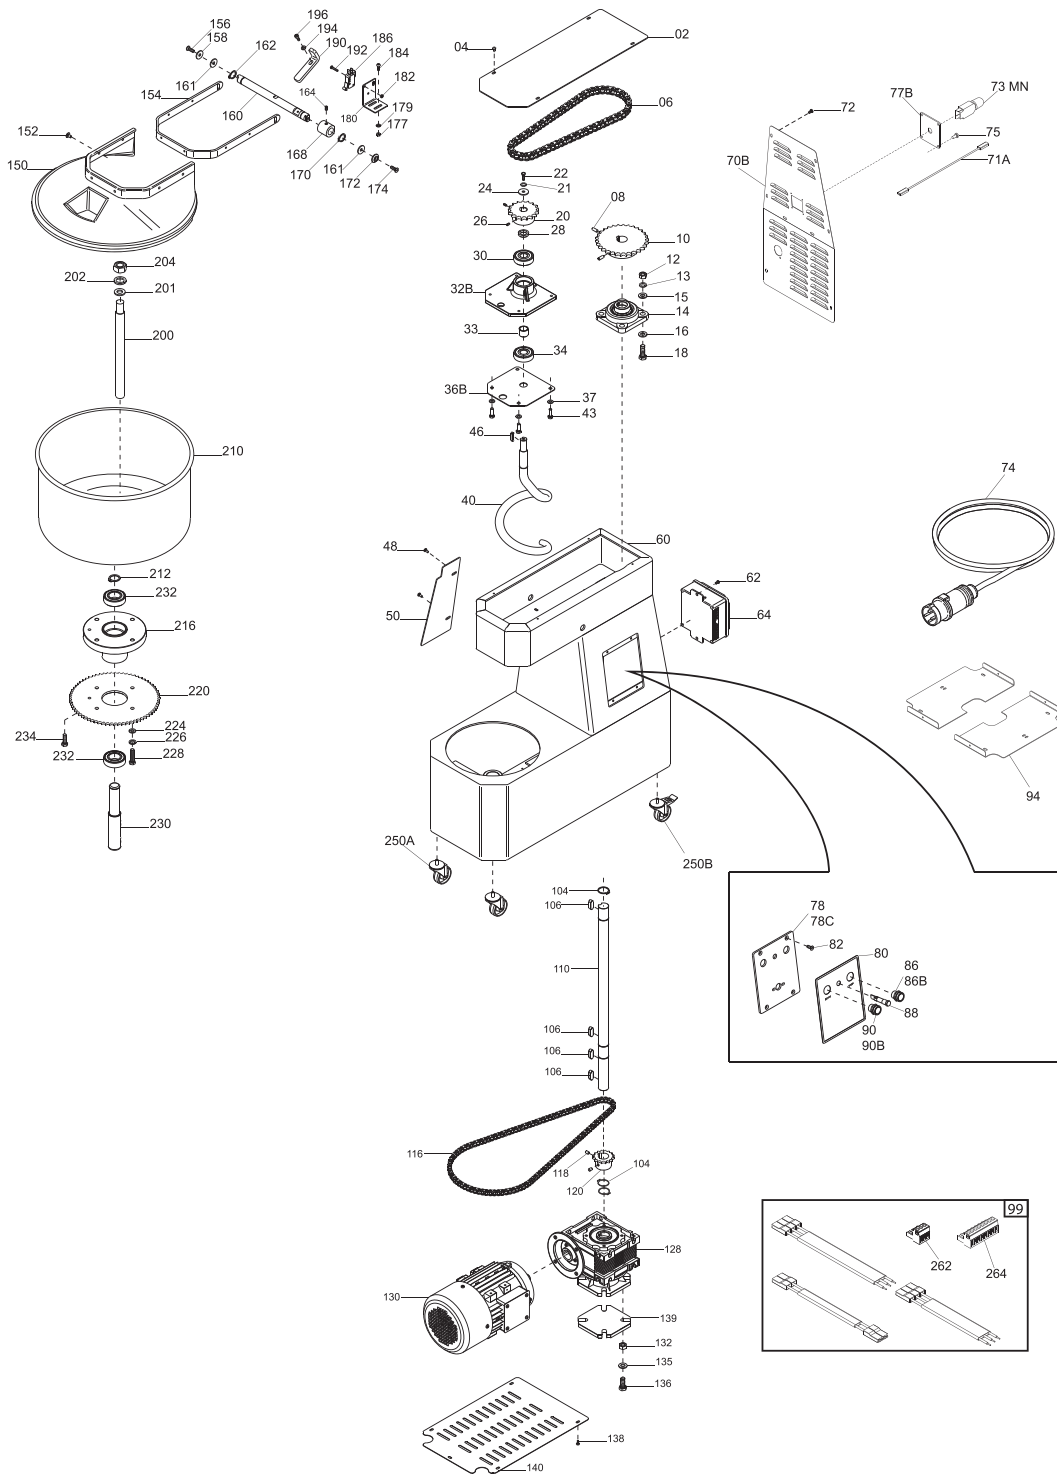

Parts Breakdown

Model MX-IT-0030-FT 47418