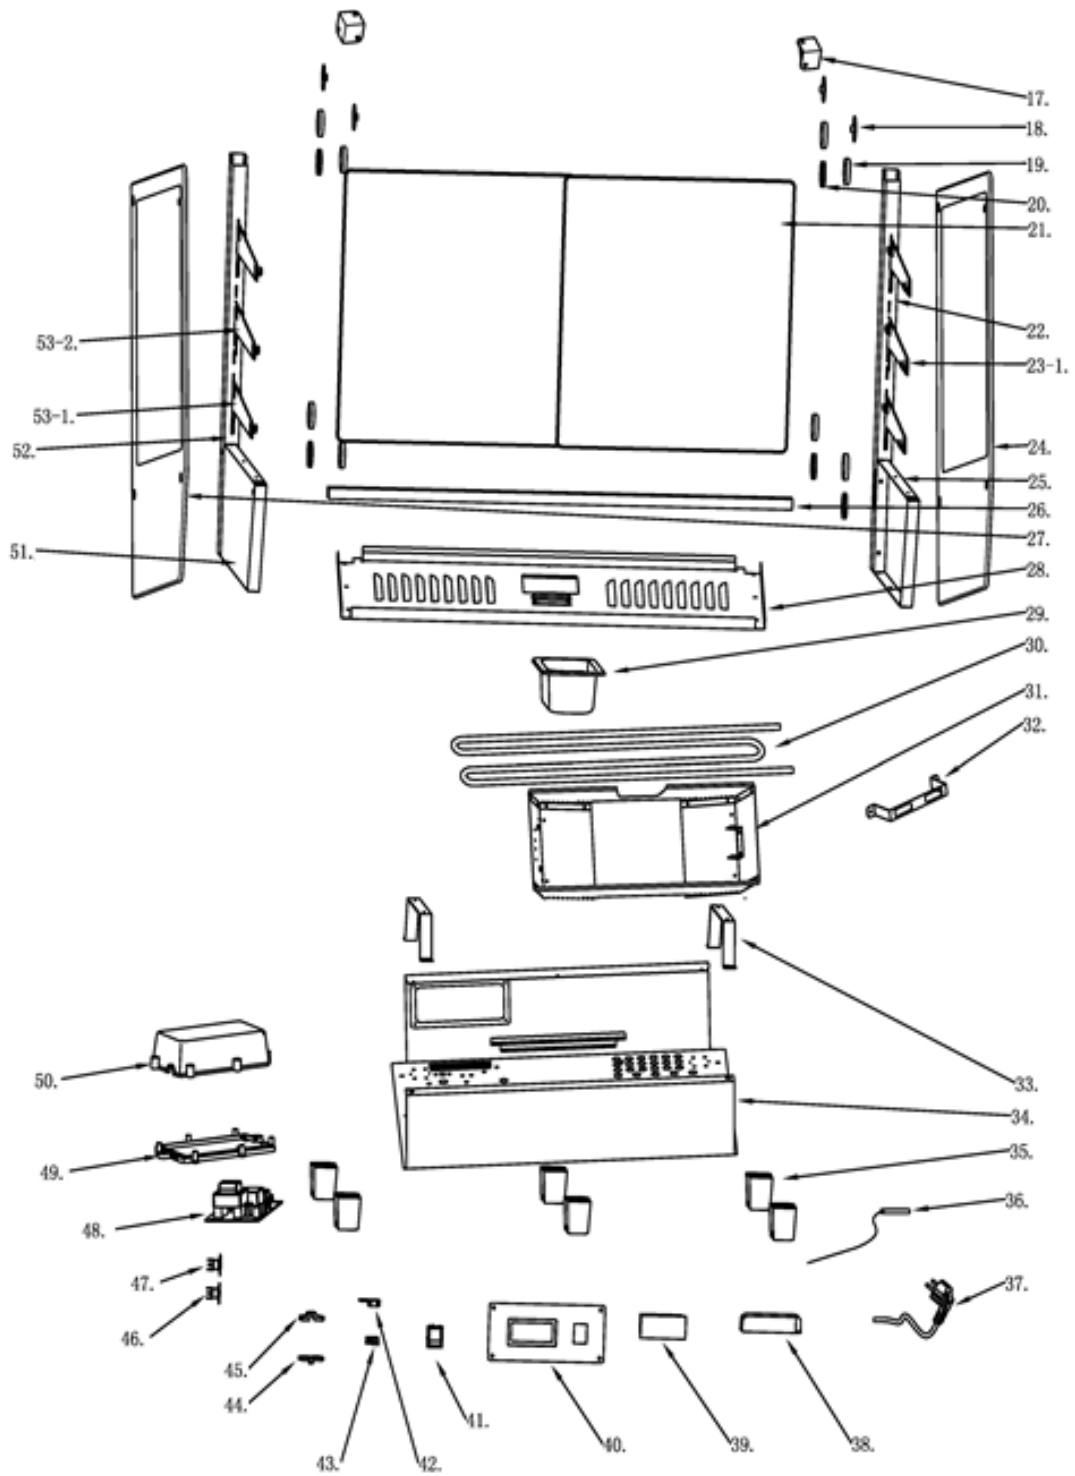

Parts Breakdown

Model DW-CN-0120-5 47425

Parts Breakdown

Model DW-CN-0120-5 47425

Parts Breakdown

Model DW-CN-0120-5 47425

Item No.	Description	Position	Item No.	Description	Position	Item No.	Description	Position
AD867	Side Board for Light Cover for 47425	1	AJ492	Rear Door Glass for 47425	21	AJ506	Switch Panel for 47425	40
AJ486	Lampshade for 47425	2	71656	Right Pillar for 47425	22	AR485	Switch (Higher Amp) for 47425	41
AD848	Sliding Glass Track for 47425	3	67314	Bottom Shelf Bracket Right for 47425	23-1	AD870	Fixed Plate for 47425	42
AJ487	LED for 47425	4	71653	Right Small Bracket for 47425	23-2	AD869	Equipotential Grounding Block for 47425	43
AD849	Sealing Strip for 47425	5	AK146	Right Side Glass for 47425	24	61246	Wire Clip Holder for 47425	44
AK144	Top Glass for 47425	6	71649	Right Panel for 47425	25	61245	Wire Clip Cover for 47425	45
AK145	Front Glass for 47425	7	AJ496	Back Door Chute for 47425	26	70862	Thermostat T1/33 for 47425	46
AD852	Sealing Strip for 47425	8	AK147	Left Glass for 47425	27	70863	Thermostat T1M/33 for 47425	47
AJ488	Probe Fixing Plate for 47425	9	AK148	Thermal Base Plate for 47425	28	AJ507	Small Motherboard for 47425	48
AJ489	Column Gasket for 47425	10	71658	1/9 GN Pan for 47425	29	AA051	Control Box Cover for 47425	49
30757	Shelf 2 for 47425	11	AJ498	U-Shaped Heating Pipe for 47425	30	AA050	Controller Box for 47425	50
30756	Shelf 1 for 47425	12	AK149	Heater Pipe Chassis for 47425	31	71651	Left Panel for 47425	51
AD854	Shelf 3 for 47425	13	AJ514	Heating Pipe Bracket for 47425	32	71648	Left Pillar for 47425	52
70675	Sheath of Door Knob for 47425	14	AJ500	Heater Stand for 47425	33	71652	Left Small Bracket for 47425	53-1
AJ490	Sliding Door Insert for 47425	15	AK150	Mainframe for 47425	34	67313	Bottom Shelf Bracket Left for 47425	53-2
AJ491	Pull out the Door for 47425	16	AJ502	Square Foot Pad for 47425	35	AJ510	Heater Bracket Chassis for 47425	54
66238	Fixed Angle for 47425	17	AJ503	Temperature Probe for 47425	36	AJ511	Drawer Baffle Bracket for 47425	55
AJ691	Glass Silicone Gasket for 47425	18	AJ424	Power Plug for 47425	37	AJ512	Drawer for 47425	56
79312	Nut Decoration for 47425	19	AJ504	Power Drive for 47425	38	AJ513	Water Box Baffle for 47425	57
79313	Nut Gasket for 47425	20	AJ505	New Display for 47425	39	AJ515	Rubber Adjustable Feet for 47425	58