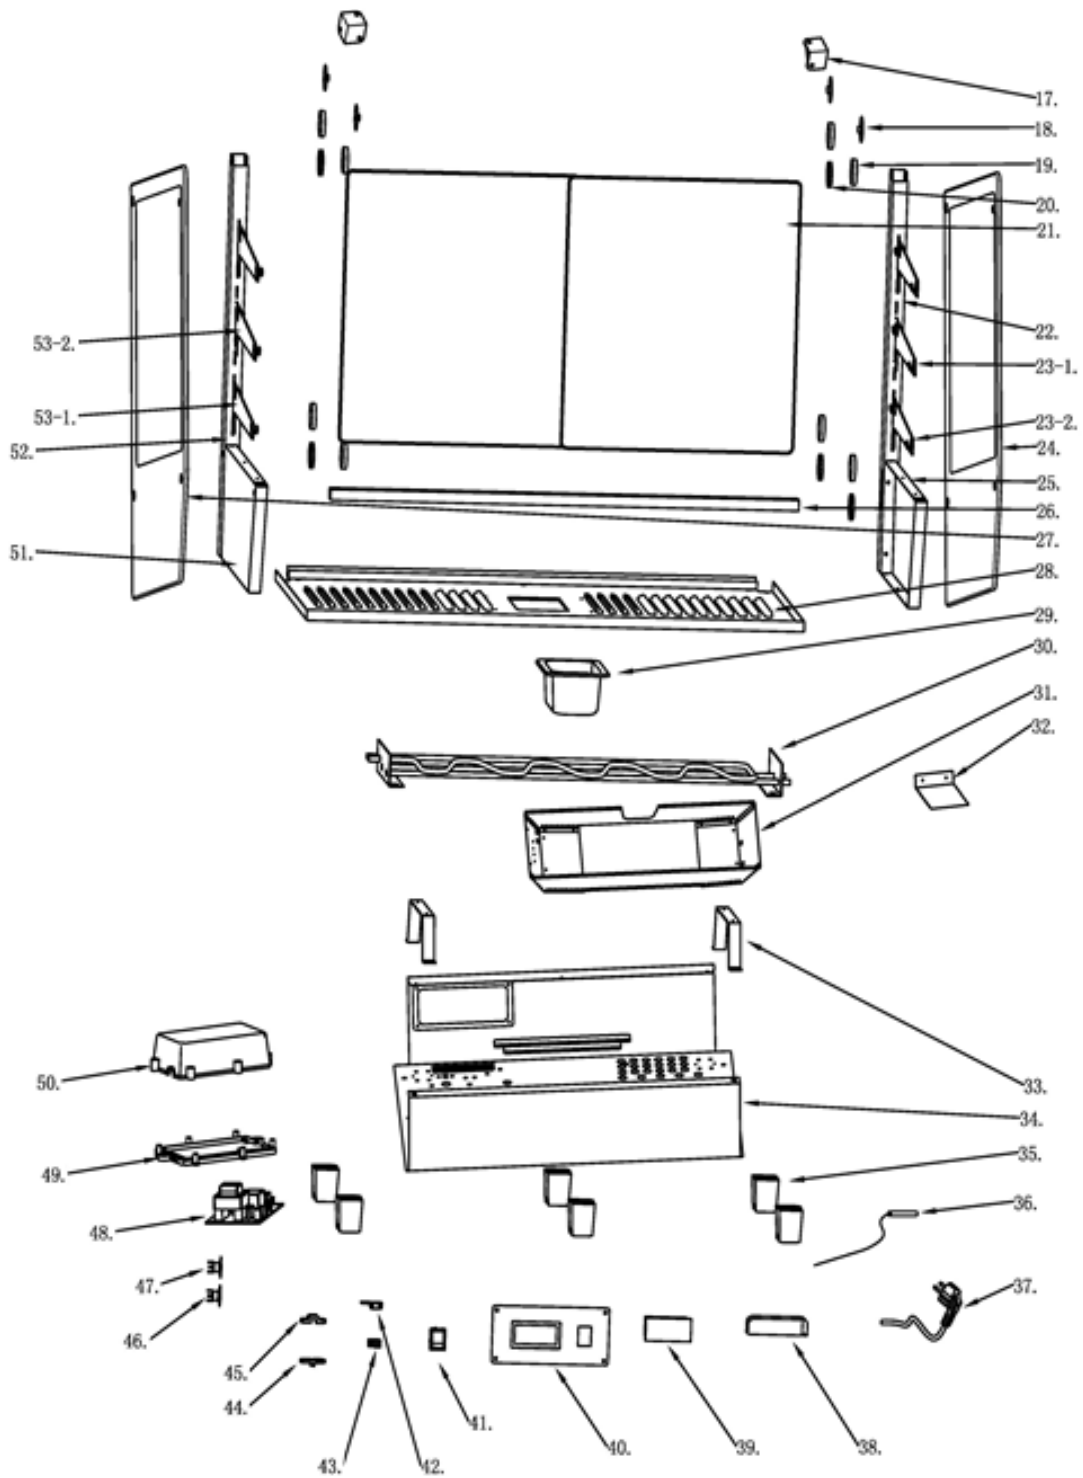

Parts Breakdown

Model DW-CN-0160-5 47426

Parts Breakdown

Model DW-CN-0160-5 47426

Parts Breakdown

Model DW-CN-0160-5 47426

Item No.	Description	Position	Item No.	Description	Position	Item No.	Description	Position
AD867	Side Board for Light Cover for 47426	1	AJ519	Rear Door Glass for 47426	21	AJ506	Switch Panel for 47426	40
AJ516	Lampshade for 47426	2	71656	Right Pillar for 47426	22	AR485	Switch (Higher Amp) for 47426	41
71682	Sliding Glass Track for 47426	3	67314	Bottom Shelf Bracket Right for 47426	23-1	AD870	Fixed Plate for 47426	42
AJ517	LED for 47426	4	71653	Right Small Bracket for 47426	23-2	AD869	Equipotential Grounding Block for 47426	43
AD871	Sealing Strip for 47426	5	AK146	Right Side Glass for 47426	24	61246	Wire Clip Holder for 47426	44
AK151	Top Glass for 47426	6	71649	Right Panel for 47426	25	61245	Wire Clip Cover for 47426	45
AK152	Front Glass for 47426	7	AK153	Back Door Chute for 47426	26	70862	Thermostat T1/33 for 47426	46
AD872	Sealing Strip for 47426	8	AK147	Left Glass for 47426	27	70863	Thermostat T1M/33 for 47426	47
AJ518	Probe Fixing Plate for 47426	9	AK154	Thermal Base Plate for 47426	28	AJ507	Small Motherboard for 47426	48
AJ489	Column Gasket for 47426	10	71658	1/9 GN Pan for 47426	29	AA051	Control Box Cover for 47426	49
71683	Shelf for 47426	11	AJ522	V-Shaped Heating Pipe for 47426	30	AA050	Controller Box for 47426	50
71684	Shelf for 47426	12	AK149	Heater Pipe Chassis for 47426	31	71651	Left Panel for 47426	51
71685	Chrome Shelf 3 for 47426	13	AJ527	Heating Pipe Baffle for 47426	32	71648	Left Pillar for 47426	52
70675	Sheath of Door Knob for 47426	14	AJ500	Heater Stand for 47426	33	71652	Left Small Bracket for 47426	53-1
AJ490	Sliding Door Insert for 47426	15	AK155	Mainframe for 47426	34	67313	Bottom Shelf Bracket Left for 47426	53-2
AJ491	Pull out the Door for 47426	16	AJ502	Square Foot Pad for 47426	35	AJ510	Heater Bracket Chassis for 47426	54
66238	Fixed Angle for 47426	17	AJ503	Temperature Probe for 47426	36	AJ511	Drawer Baffle Bracket for 47426	55
AJ691	Glass Silicone Gasket for 47426	18	AJ424	Power Plug for 47426	37	AJ526	Drawer for 47426	56
79312	Nut Decoration for 47426	19	AJ525	Power Drive for 47426	38	AJ513	Water Box Baffle for 47426	57
79313	Nut Gasket for 47426	20	AJ505	New Display for 47426	39	AJ515	Rubber Adjustable Feet for 47426	58