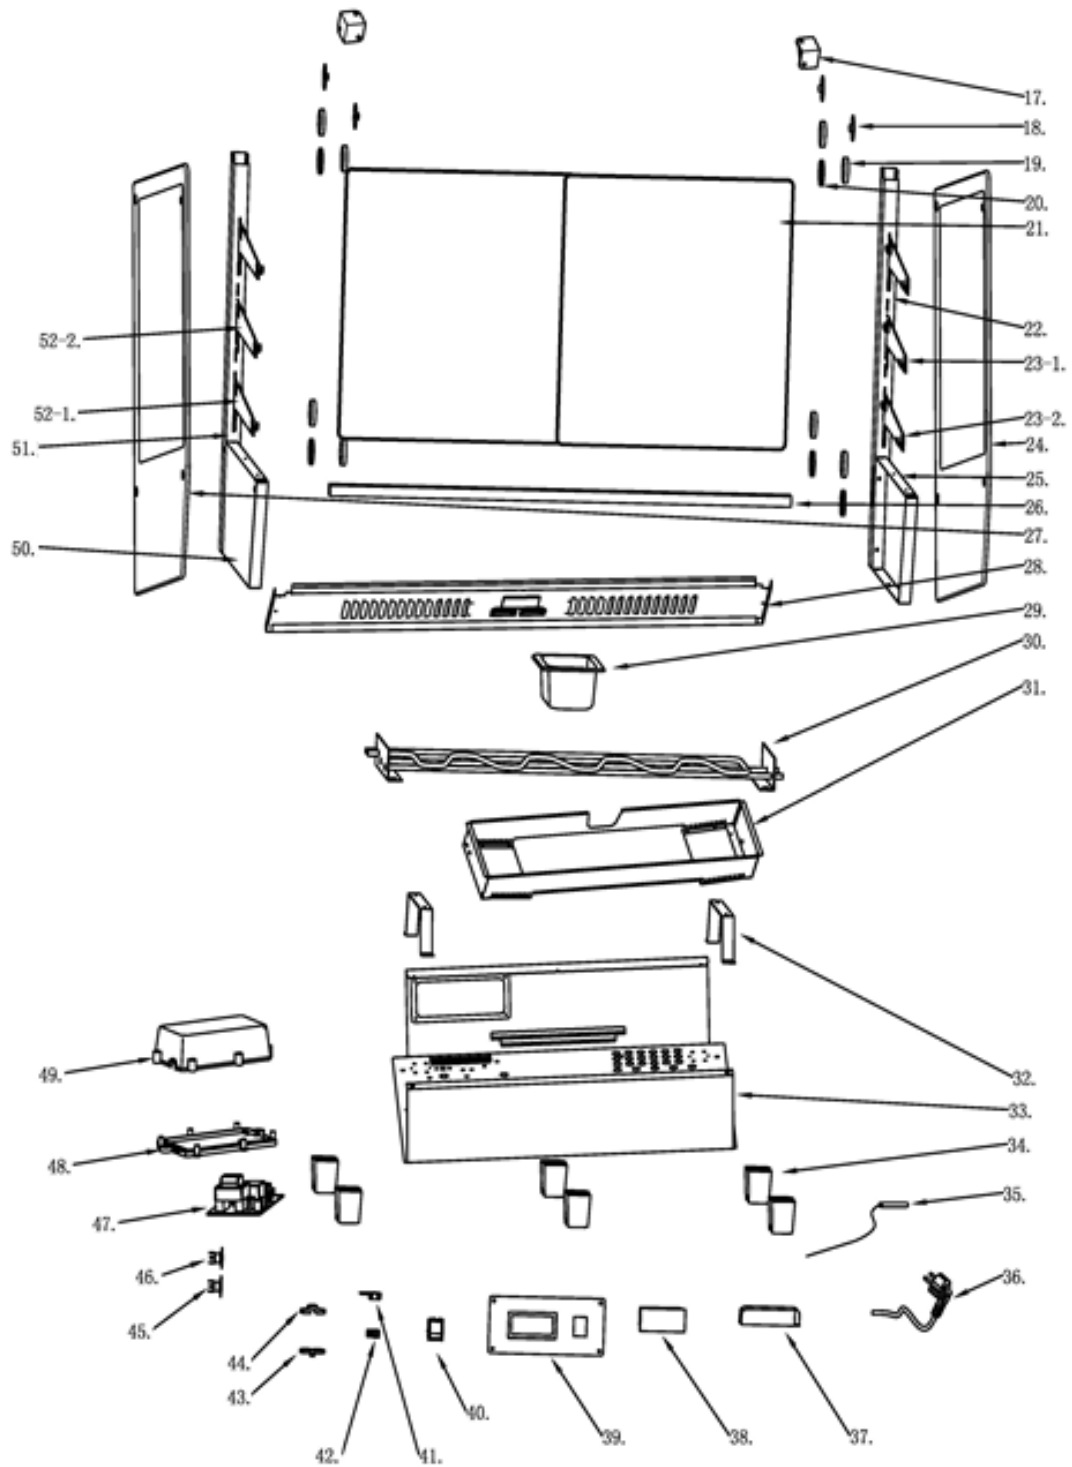

Parts Breakdown

Model DW-CN-0202-5 47427

Parts Breakdown

Model DW-CN-0202-5 47427

Parts Breakdown

Model DW-CN-0202-5 47427

Item No.	Description	Position	Item No.	Description	Position	Item No.	Description	Position
AD867	Side Board for Light Cover for 47427	1	AJ692	Rear Door Glass for 47427	21	AR485	Switch (Higher Amp) for 47427	40
AJ681	Lampshade for 47427	2	71656	Right Pillar for 47427	22	AD870	Fixed Plate for 47427	41
AJ682	Glass Chute for 47427	3	67314	Bottom Shelf Bracket Right for 47427	23-1	AD869	Equipotential Grounding Block for 47427	42
AJ683	LED for 47427	4	71653	Right Small Bracket for 47427	23-2	61246	Wire Clip Holder for 47427	43
AJ684	Glass Inlay for 47427	5	AK146	Right Side Glass for 47427	24	61245	Wire Clip Cover for 47427	44
AK156	Top Glass for 47427	6	71649	Right Panel for 47427	25	AJ701	120-Degree Thermostat for 47427	45
AK157	Front Glass for 47427	7	AK159	Back Door Chute for 47427	26	AJ702	135-Degree Thermostat for 47427	46
AK158	Glass Seal Strip for 47427	8	AK147	Left Glass for 47427	27	AJ507	Small Motherboard for 47427	47
AJ687	Probe Fixing Plate for 47427	9	AK160	Thermal Base Plate for 47427	28	AA051	Control Box Cover for 47427	48
AJ489	Column Gasket for 47427	10	71658	1/9 GN Pan for 47427	29	AA050	Controller Box for 47427	49
AJ688	Internet Rack for 47427	11	AJ697	V-Shaped Heating Pipe for 47427	30	71651	Left Panel for 47427	50
AJ689	Middle Grid Rack for 47427	12	AK149	Heater Pipe Chassis for 47427	31	71648	Left Pillar for 47427	51
AJ690	Remove the Rack for 47427	13	AJ500	Heater Stand for 47427	32	AJ510	Heater Bracket Chassis for 47427	53
70675	Sheath of Door Knob for 47427	14	AJ699	Mainframe for 47427	33	71652	Left Small Bracket for 47427	52-1
AJ490	Sliding Door Insert for 47427	15	AJ502	Square Foot Pad for 47427	34	67313	Bottom Shelf Bracket Left for 47427	52-2
AJ491	Pull out the Door for 47427	16	AJ503	Temperature Probe for 47427	35	AJ511	Drawer Baffle Bracket for 47427	54
66238	Fixed Angle for 47427	17	AJ424	Power Plug for 47427	36	AJ705	Drawer for 47427	55
AJ691	Glass Silicone Gasket for 47427	18	AJ700	Power Drive for 47427	37	AJ513	Water Box Baffle for 47427	56
79312	Nut Decoration for 47427	19	AJ505	New Display for 47427	38	AJ515	Rubber Adjustable Feet for 47427	57
79313	Nut Gasket for 47427	20	AJ506	Switch Panel for 47427	39			