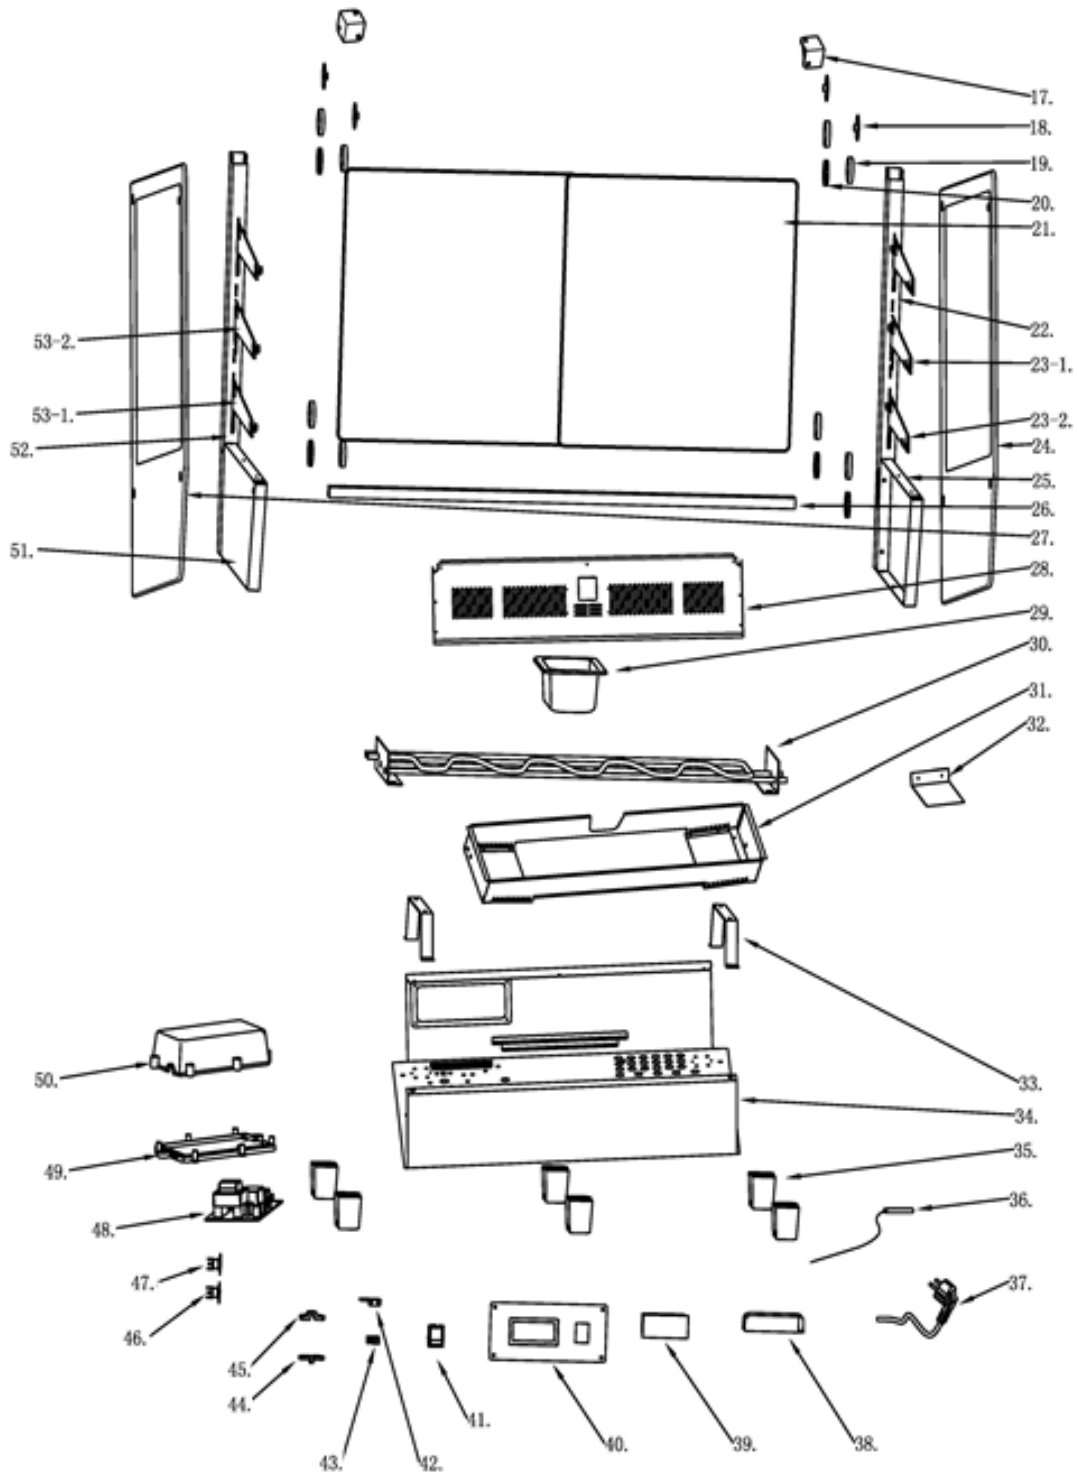

Parts Breakdown

Model DW-CN-0252-5 47428

Parts Breakdown

Model DW-CN-0252-5 47428

Parts Breakdown

Model DW-CN-0252-5 47428

Item No.	Description	Position	Item No.	Description	Position	Item No.	Description	Position
AD867	Side Board for Light Cover for 47428	1	AK172	Rear Door Glass for 47428	21	AR485	Switch (Higher Amp) for 47428	41
AK161	Lampshade for 47428	2	71656	Right Pillar for 47428	22	AD870	Fixed Plate for 47428	42
AK162	Glass Chute for 47428	3	67314	Bottom Shelf Bracket Right for 47428	23-1	AD869	Equipotential Grounding Block for 47428	43
AK163	LED for 47428	4	71653	Right Small Bracket for 47428	23-2	61246	Wire Clip Holder for 47428	44
AK164	Glass Inlay for 47428	5	AK146	Right Side Glass for 47428	24	61245	Wire Clip Cover for 47428	45
AK165	Top Glass for 47428	6	71649	Right Panel for 47428	25	AJ701	120-Degree Thermostat for 47428	46
AK166	Front Glass for 47428	7	AK147	Left Glass for 47428	27	AJ702	135-Degree Thermostat for 47428	47
AK167	Lower Door Chute for 47428	8, 26	AK173	Thermal Base Plate for 47428	28	AJ507	Small Motherboard for 47428	48
AK168	Probe Fixing Plate for 47428	9	71658	1/9 GN Pan for 47428	29	AA051	Control Box Cover for 47428	49
AJ489	Column Gasket for 47428	10	AK174	Heating Pipe for 47428	30	AA050	Controller Box for 47428	50
AK169	Internet Rack for 47428	11	AK149	Heater Pipe Chassis for 47428	31	71651	Left Panel for 47428	51
AK170	Middle Grid Rack for 47428	12	AK175	Heating Pipe Baffle for 47428	32	71648	Left Pillar for 47428	52
AK171	Remove the Rack for 47428	13	AJ500	Heater Stand for 47428	33	AJ510	Heater Bracket Chassis for 47428	54
70675	Sheath of Door Knob for 47428	14	AK176	Mainframe for 47428	34	71652	Left Small Bracket for 47428	53-1
AJ490	Sliding Door Insert for 47428	15	AJ502	Square Foot Pad for 47428	35	67313	Bottom Shelf Bracket Left for 47428	53-2
AJ491	Pull out the Door for 47428	16	AJ503	Temperature Probe for 47428	36	AJ511	Drawer Baffle Bracket for 47428	55
66238	Fixed Angle for 47428	17	AJ424	Power Plug for 47428	37	AK178	Drawer for 47428	56
AJ691	Glass Silicone Gasket for 47428	18	AK177	Power Drive for 47428	38	AJ513	Water Box Baffle for 47428	57
79312	Nut Decoration for 47428	19	AJ505	New Display for 47428	39	AJ515	Rubber Adjustable Feet for 47428	58
79313	Nut Gasket for 47428	20	AJ506	Switch Panel for 47428	40			