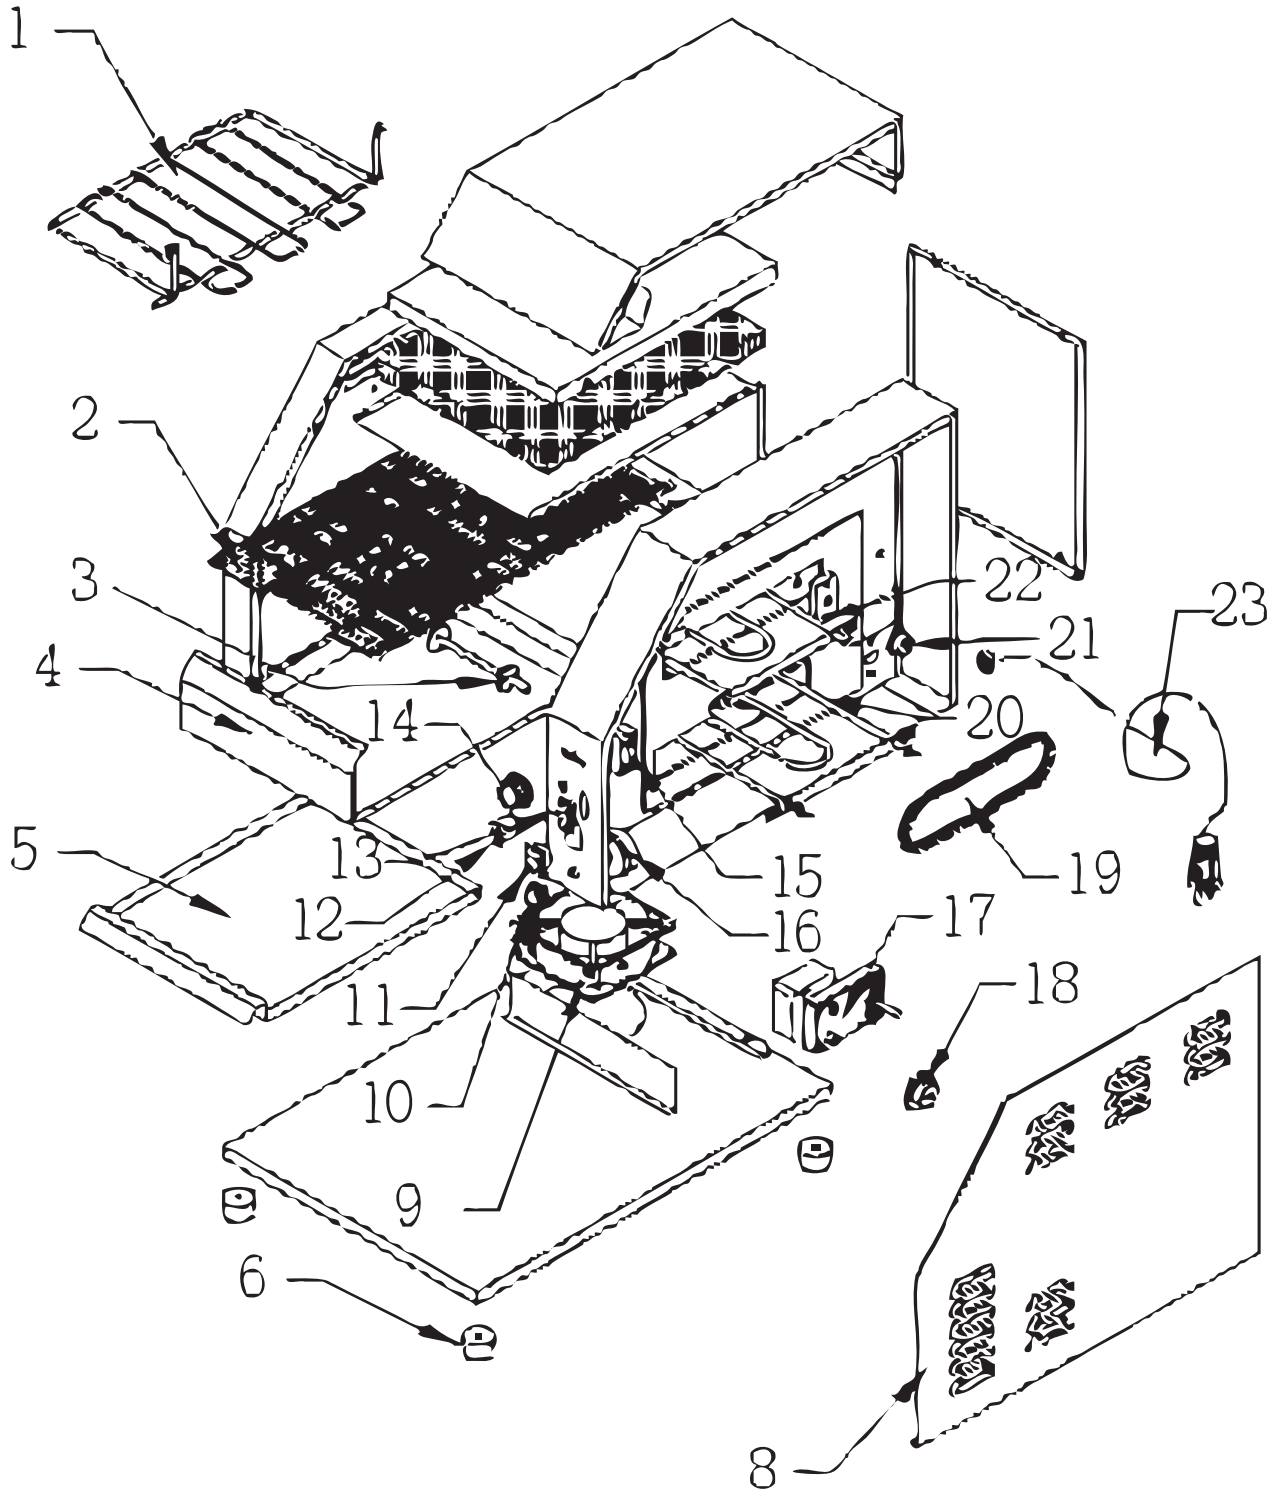

Parts Breakdown

Model CE-CN-0254 47457

Parts Breakdown

Model CE-CN-0254 47457

Item No.	Description	Position	Item No.	Description	Position	Item No.	Description	Position
66601	Grilling for 47457	1	AJ608	Fan for 47457	9	AJ614	Motor for 47457	17
66602	Conveyor Belt for 47457	2	66612	Knob of Speed Control for 47457	10	66608	Top Gear 2-23 for 47457	18
66603	Bearing for 47457	3	AJ609	Power Switch for 47457	11	66609	Chain for 47457	19
66604	Top Tray for 47457	4	AJ610	Indicator Light for 47457	12	AJ615	Element (Bottom) for 47457	20
AJ606	Tray (Bottom) for 47457	5	AJ611	Switch for 47457	13	66611	Bottom Gear for 47457	21
AJ607	Feet for 47457	6	66613	Knob of Thermostat for 47457	14	AJ616	Element (Top) for 47457	22
66606	Right Side Plate for 47457	8	AJ612	Thermostat for 47457	15	AJ617	Plug and Lead for 47457	23
66607	Left Side Plate for 47457	8	AJ613	Speed Control for 47457	16			