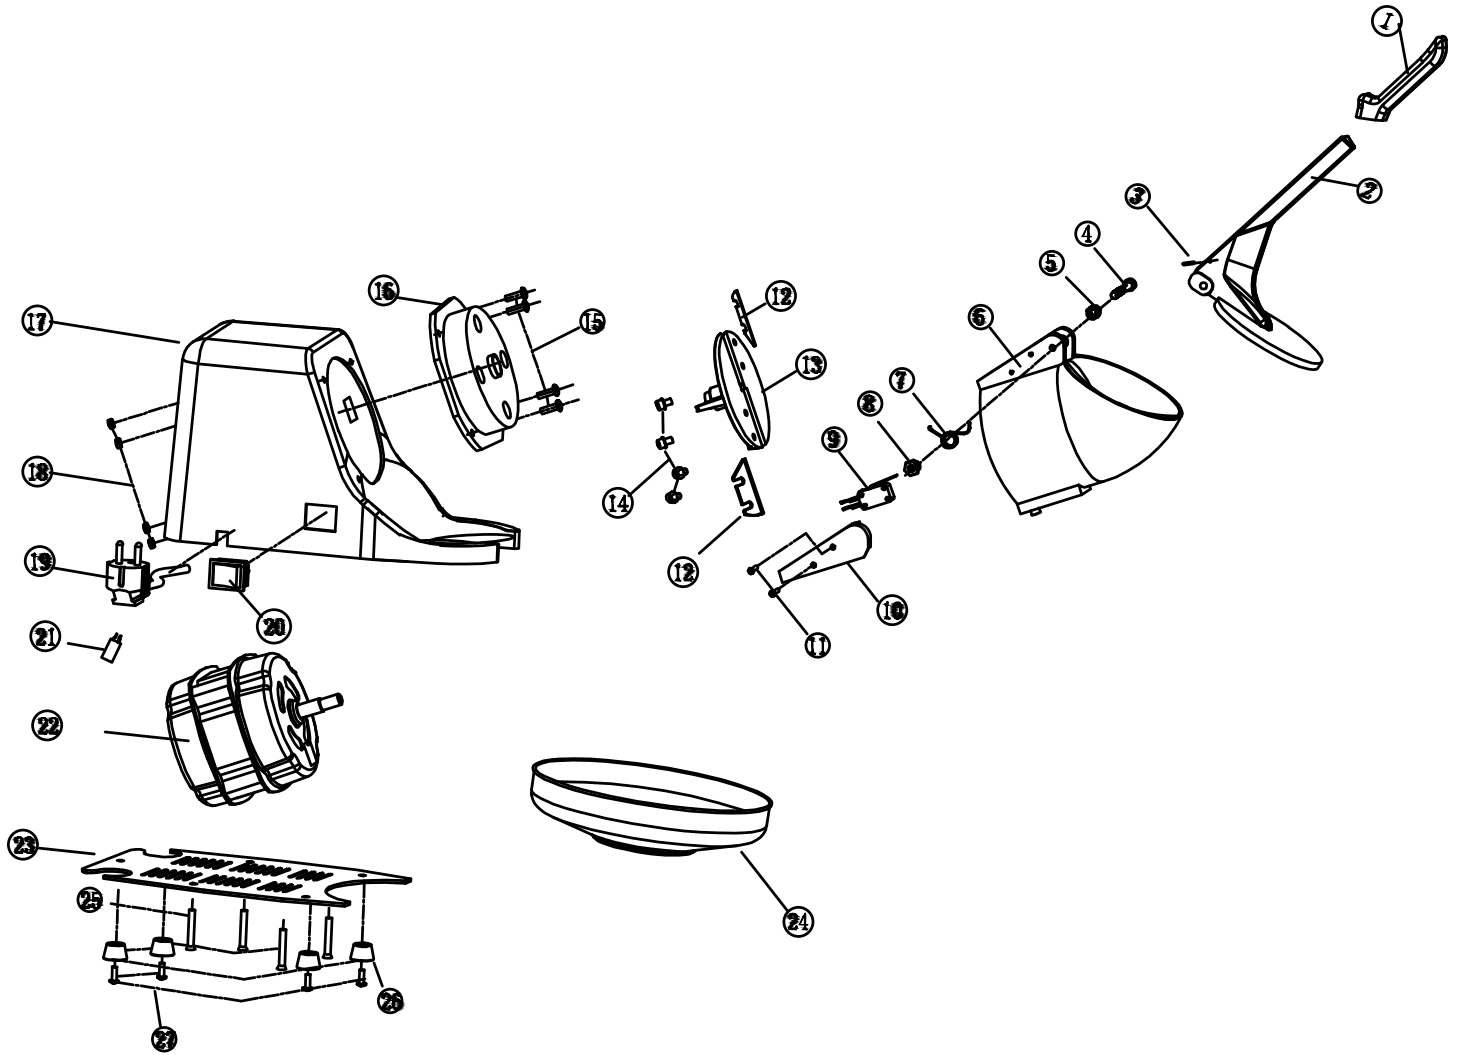

Parts Breakdown

Model IC-CN-1450-E 47468

Parts Breakdown

Model IC-CN-1450-E 47468

Item No.	Description	Position	Item No.	Description	Position	Item No.	Description	Position
AL659	Handle Sleeve for 47468	1	AL671	Switch Cover for 47468	10	AL680	Power Cord for 47468	19
AL660	Handle for 47468	2	AL672	Screw for 47468	11	AL681	Power Switch for 47468	20
AL664	Dowel for 47468	3	AL673	Blade for 47468	12	AL682	Electric Capacity for 47468	21
AL665	Hexagon Screw for 47468	4	AL674	Rotary Component for 47468	13	AL683	Motor for 47468	22
AL666	Pressure Spring for 47468	5	AL675	Hexagon Screw for 47468	14	AL684	Baseplate for 47468	23
AL667	Hopper for 47468	6	AL676	Screw for 47468	15	AL685	Ice Tray for 47468	24
AL668	Torsional Spring for 47468	7	AL677	Connection Component for 47468	16	AL686	Screw for 47468	25
AL669	Step Screw for 47468	8	AL678	Housing for 47468	17	AL687	Rubber Feet for 47468	26
AL670	Safety Switch for 47468	9	AL679	Nut for 47468	18	AL688	Screw for 47468	27