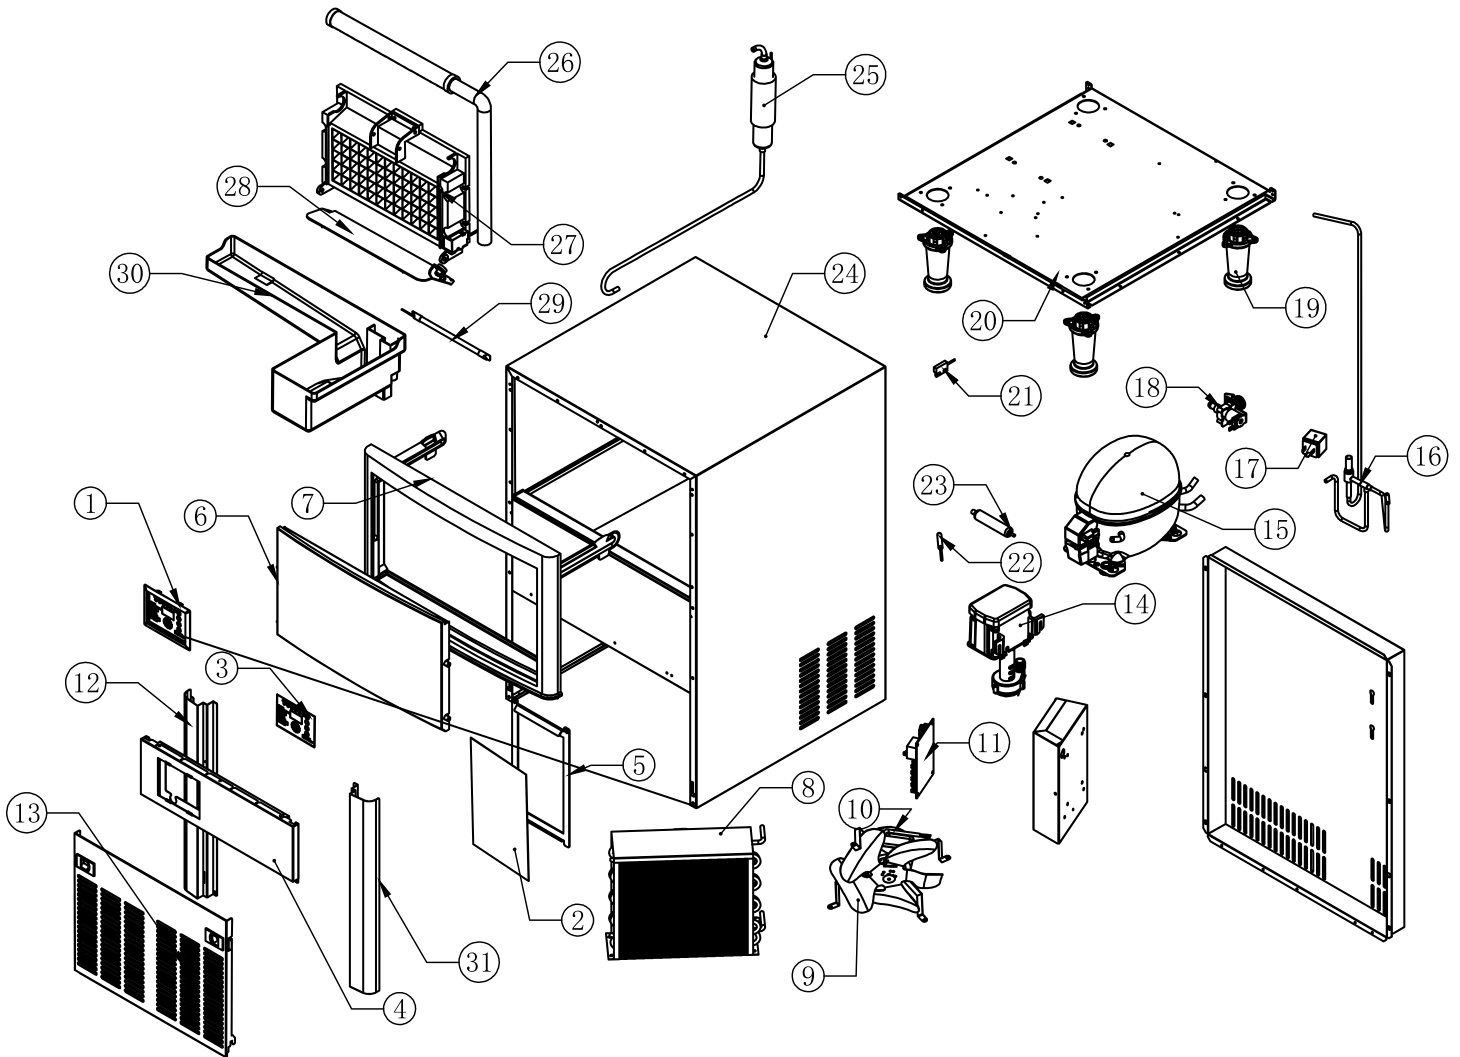

Parts Breakdown

Model IC-CN-0129S 47483

Parts Breakdown

Model IC-CN-0129S 47483

Item No.	Description	Position	Item No.	Description	Position	Item No.	Description	Position
AL111	PC Board + Control Panel for 47483	1	AN290	Left Column for 47483	12	AN301	Drying Filter for 47483	23
AN280	Filter Net Assembly for 47483	2	AN291	Front Vent Window Assembly for 47483	13	AR000	Foam Box Assembly-Blue Color for 47483	24
AN281	Display Board PD-321B for 47483	3	AL113	Water Pump Assembly for 47483	14	AR001	Return Air Pipe Assembly-129 for 47483	25
AN282	Front Trim Panel Assembly for 47483	4	AN293	Compressor NUT55NR for 47483	15	AR002	Spray Pipe Assembly for 47483	26
AN283	Filter Mesh Platemetal Frame for 47483	5	AQ998	Exhaust Pipe Assembly-120-9 for 47483	16	AR003	Evaporator-120 for 47483	27
AN284	Door Panel Assembly - Black Gray Color for 47483	6	AN295	Defrost Valve Coil for 47483	17	AR004	Ice Skating Board-120 for 47483	28
AN285	Door Frame Assembly - Black Gray Color for 47483	7	AN296	Water Inlet Valve for 47483	18	AN307	Cold LED Light 66481554 for 47483	29
AQ997	Condenser-120 for 47483	8	AN297	Feet Assembly for 47483	19	AN308	Water Sink for 47483	30
AN287	Fan Blades for 47483	9	AQ999	Base Plate-129S for 47483	20	AN309	Right Column for 47483	31
AN315	EBMPAPST Fan Motor for 47483	10	AN299	Ice Full Sensor for 47483	21			
AN289	PC Board for 47483	11	AN300	Condensation Sensor for 47483	22			