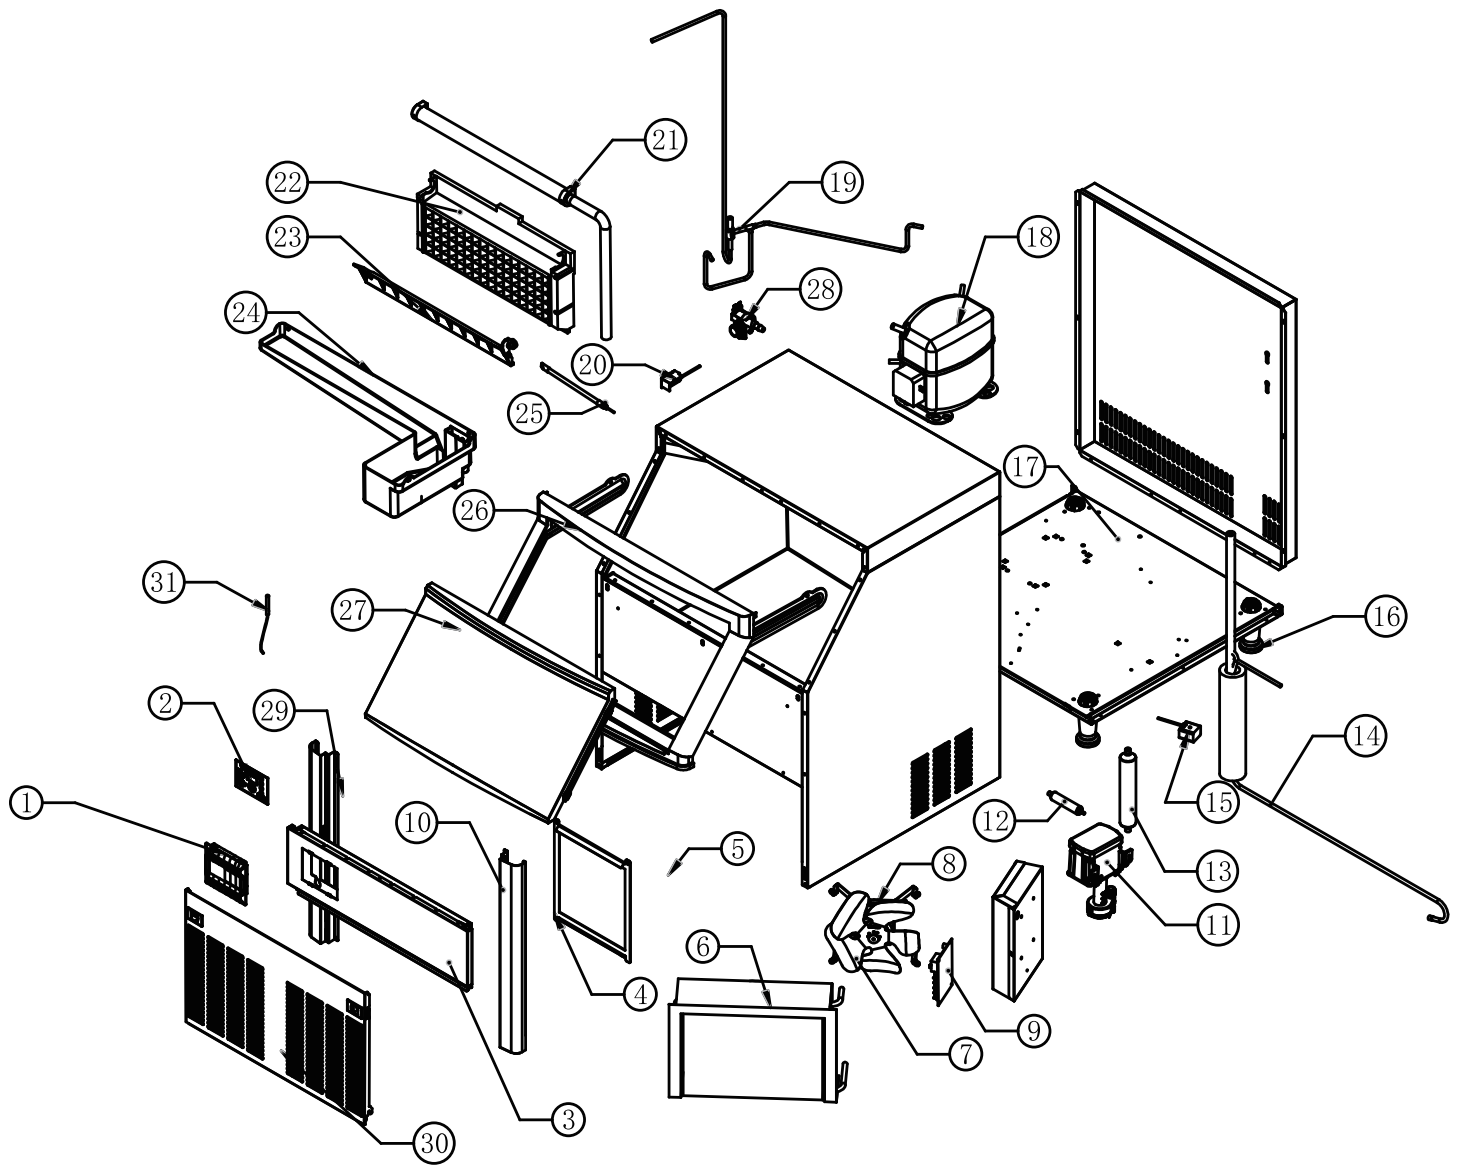

Parts Breakdown

Model IC-CN-0219S 47484

Parts Breakdown

Model IC-CN-0219S 47484

Item No.	Description	Position	Item No.	Description	Position	Item No.	Description	Position
AL111	PC Board + Control Panel for 47484	1	AN301	Drying Filter for 47484	12	AN325	Ice Skating Board for 47484	23
AS752	Display Panel for 47484	2	AR005	Gas-Liquid Separator-129/169/219/289 for 47484	13	AN326	Water Sink for 47484	24
AN310	Front Trim Panel Assembly for 47484	3	AS753	Return Air Pipe Assembly-219 for 47484	14	AN307	Cold LED Light 66481554 for 47484	25
AN311	Filter Mesh Platemetal Frame for 47484	4	AN295	Defrost Valve Coil for 47484	15	AN327	Door Frame Assembly - Black Gray Color for 47484	26
AN312	Filter Net Assembly for 47484	5	AN297	Feet Assembly for 47484	16	AS754	Blow Molded Door for 47484	27
AN313	Condenser for 47484	6	AN320	Base Plate for 47484	17	AN329	Water Inlet Valve for 47484	28
AN314	Fan Blades for 47484	7	AR007	Compressor NLY80RR for 47484	18	AN330	Left Column for 47484	29
AN315	EBMPAPST Fan Motor for 47484	8	AR008	Exhaust Pipe Assembly-219 for 47484	19	AN331	Front Vent Window Assembly for 47484	30
AN289	PC Board for 47484	9	AN299	Ice Full Sensor for 47484	20	AN300	Condensation Sensor for 47484	31
AN316	Right Column for 47484	10	AN323	Spray Pipe Assembly for 47484	21			
AL113	Water Pump Assembly for 47484	11	AR009	Evaporator-91 for 47484	22			