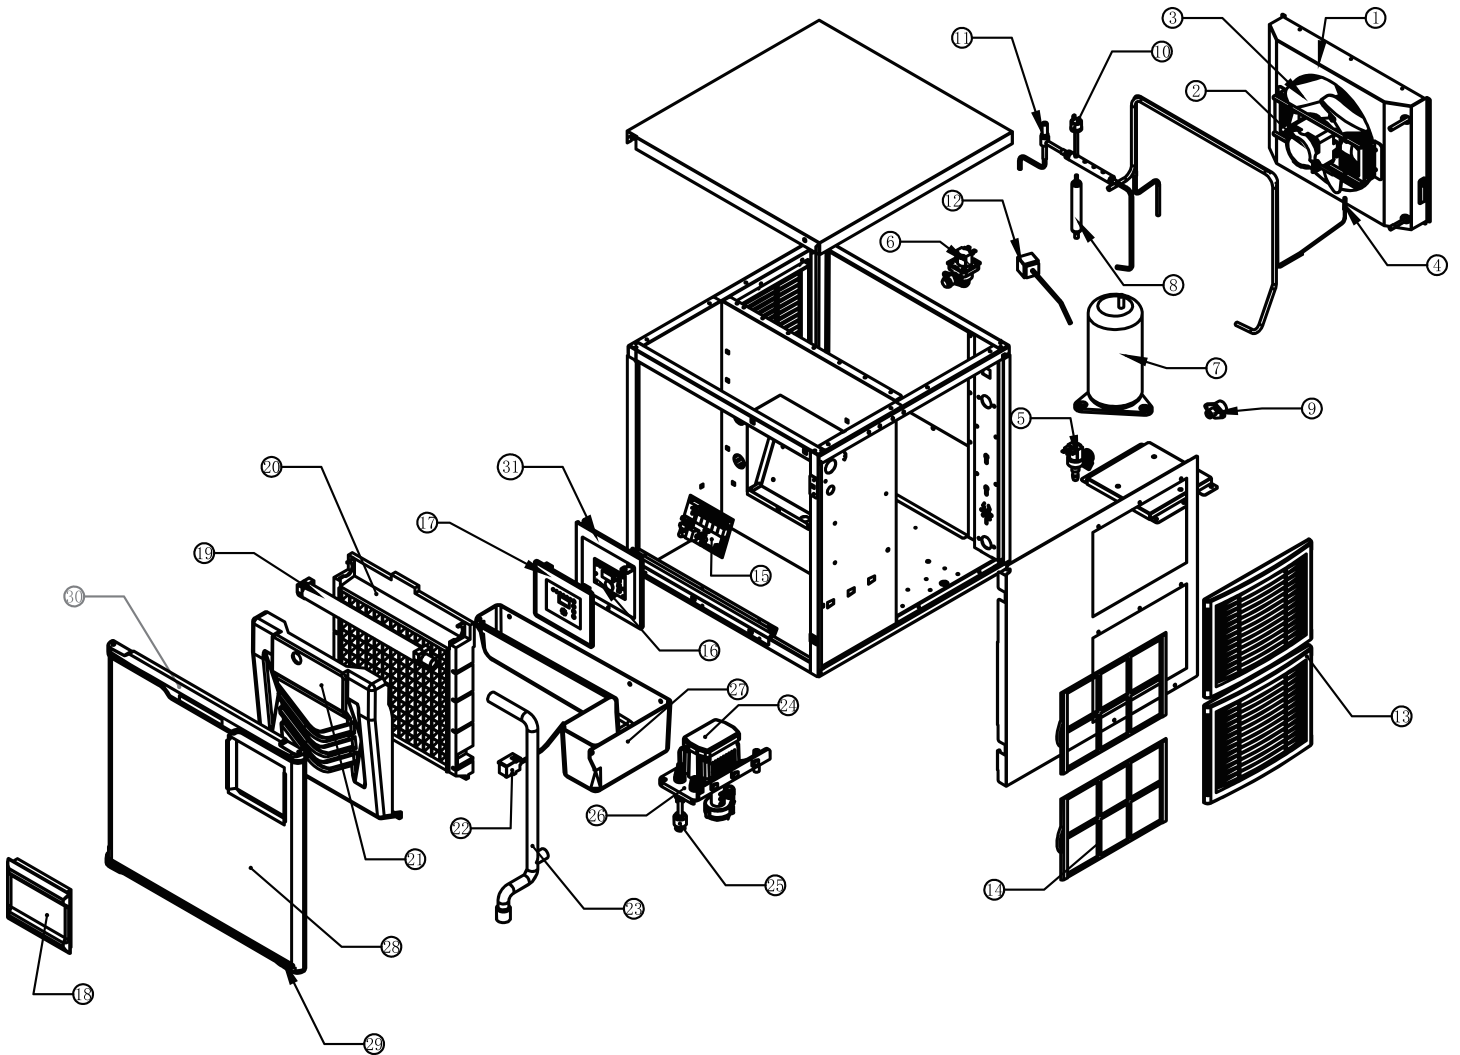

Parts Breakdown

Model IC-CN-0329 47485

Parts Breakdown

Model IC-CN-0329 47485

Item No.	Description	Position	Item No.	Description	Position	Item No.	Description	Position
AQ959	Microchannel Condenser-329A for 47485	1	AN295	Defrost Valve Coil for 47485	12	AQ973	Upper Water Pipe-350 for 47485	23
AQ960	Fan Motor for 47485	2	AQ966	Plastic Window Filter for 47485	13	AN292	Water Pump for 47485	24
AQ961	Fan Blades for 47485	3	AQ967	Ventilation Window Filter for 47485	14	AQ974	Water Level Water Temperature Sensor for 47485	25
AN300	Condensation Sensor for 47485	4	AN289	PC Board for 47485	15	AQ975	Sink Pump Fixing Plate for 47485	26
AC875	Inlet Valve for 47485	5	AN281	Display Board PD-321B for 47485	16	AQ976	Sink-350 for 47485	27
AL115	Drain Valve for 47485	6	AQ968	Electrical Control Fixing Plate for 47485	17	AQ977	Front Panel Assembly-Hinged Door-350/420 for 47485	28
AQ962	Compressor PSD135XW-H3EUN for 47485	7	AQ969	Control Panel Cover-Modular Ice Machine for 47485	18	AQ978	Door Plastic Lower End Cap for 47485	29
AN301	Drying Filter for 47485	8	AQ970	Spray Pipe for 47485	19	AQ979	Door Plastic Upper End Cap for 47485	30
AQ963	Plastic Water Joint for 47485	9	AQ971	Evaporator-350 for 47485	20	AQ980	Electrical Box Cover for 47485	31
AQ964	High Voltage Switch for 47485	10	AQ972	Skateboard-350 for 47485	21			
AQ965	Defrost Valve Body for 47485	11	AC892	Ice Full Sensor for 47485	22			