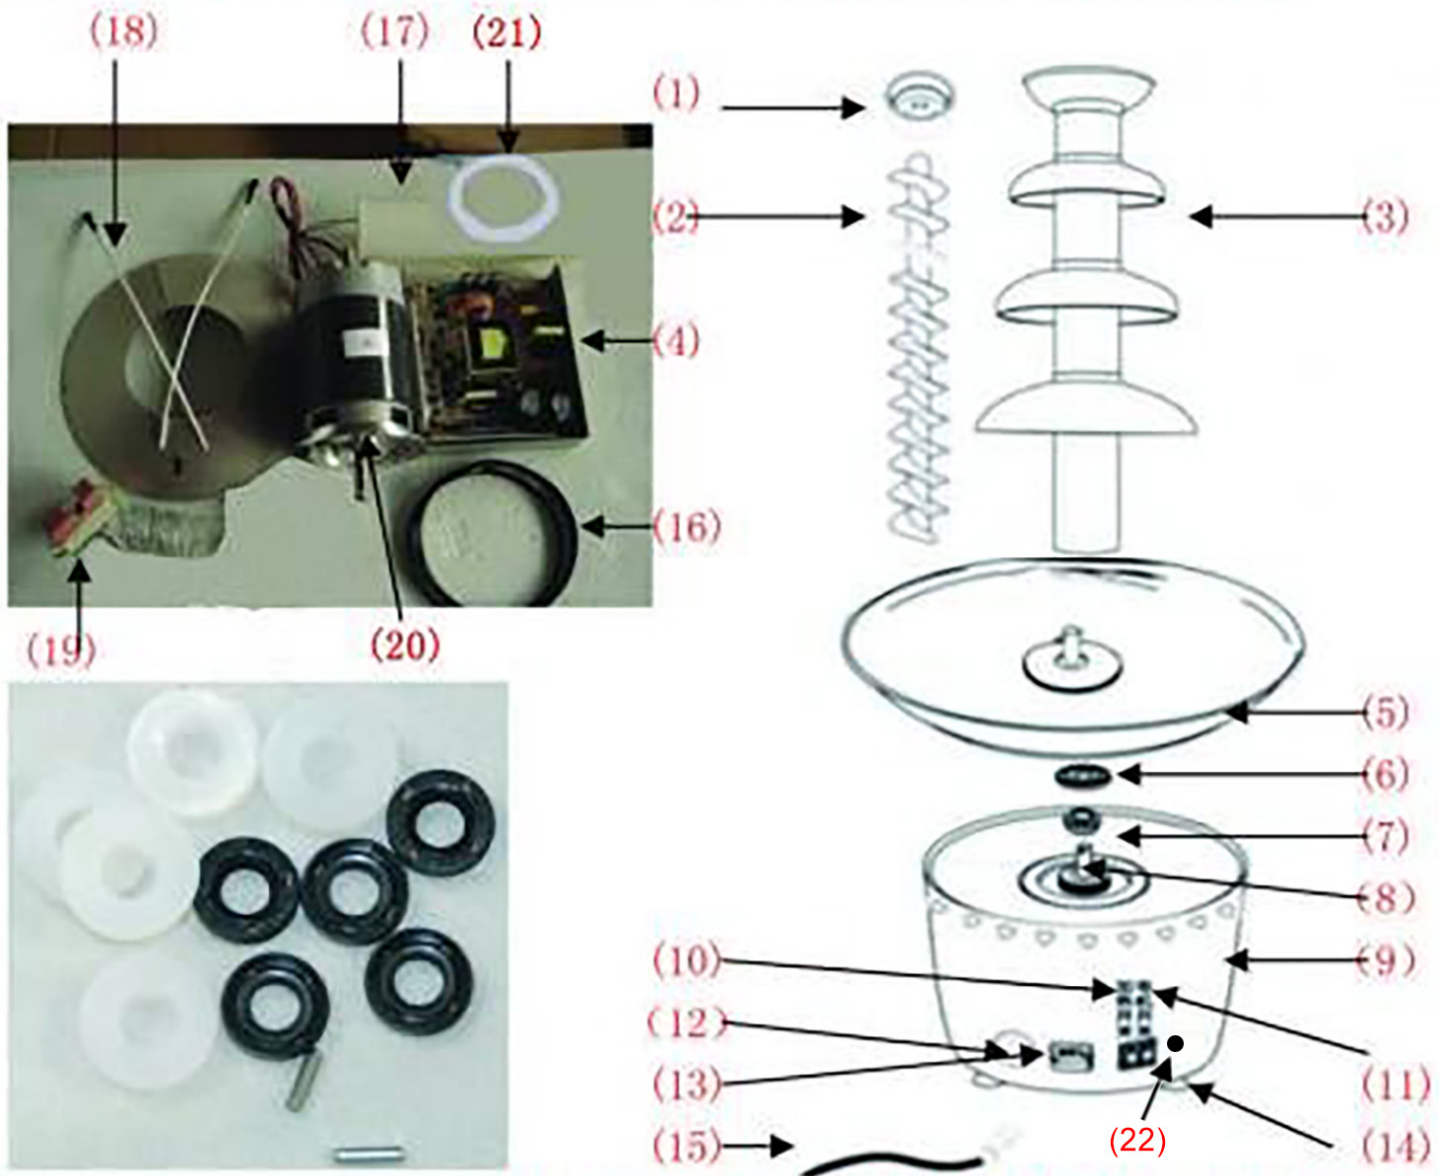

# Parts Breakdown

Model CF-CN-0004 47492

# Parts Breakdown

---

## Model CF-CN-0004 47492

Item No.	Description	Position	Item No.	Description	Position	Item No.	Description	Position
AM065	Auger Fix Cover for 47492	1	AM073	Machine Body for 47492	9	AM081	Tower Fix Column for 47492	17
AM066	Auger for 47492	2	AM074	Heating Switch for 47492	10	AM082	Heating Unit for 47492	18
AM067	Stainless Steel Tower for 47492	3	AM075	Motor Switch for 47492	11	AM083	Temperature Adjustor for 47492	19
AM068	Power Source for 47492	4	AM076	Temperature Adjustor Switch for 47492	12	AM084	Motor for 47492	20
AM069	Chocolate Pool for 47492	5	AM077	Power Plug for 47492	13	AM085	Motor Spacer for 47492	21
AM070	Silica Gel Ring for 47492	6	AM078	Machine Feet for 47492	14	AN220	Fuse with Holder for 47492	22
AM071	Airproof Ring for 47492	7	AM079	Power Cord for 47492	15			
AM072	Auger Pin for 47492	8	AM080	Shell Black Pad for 47492	16			