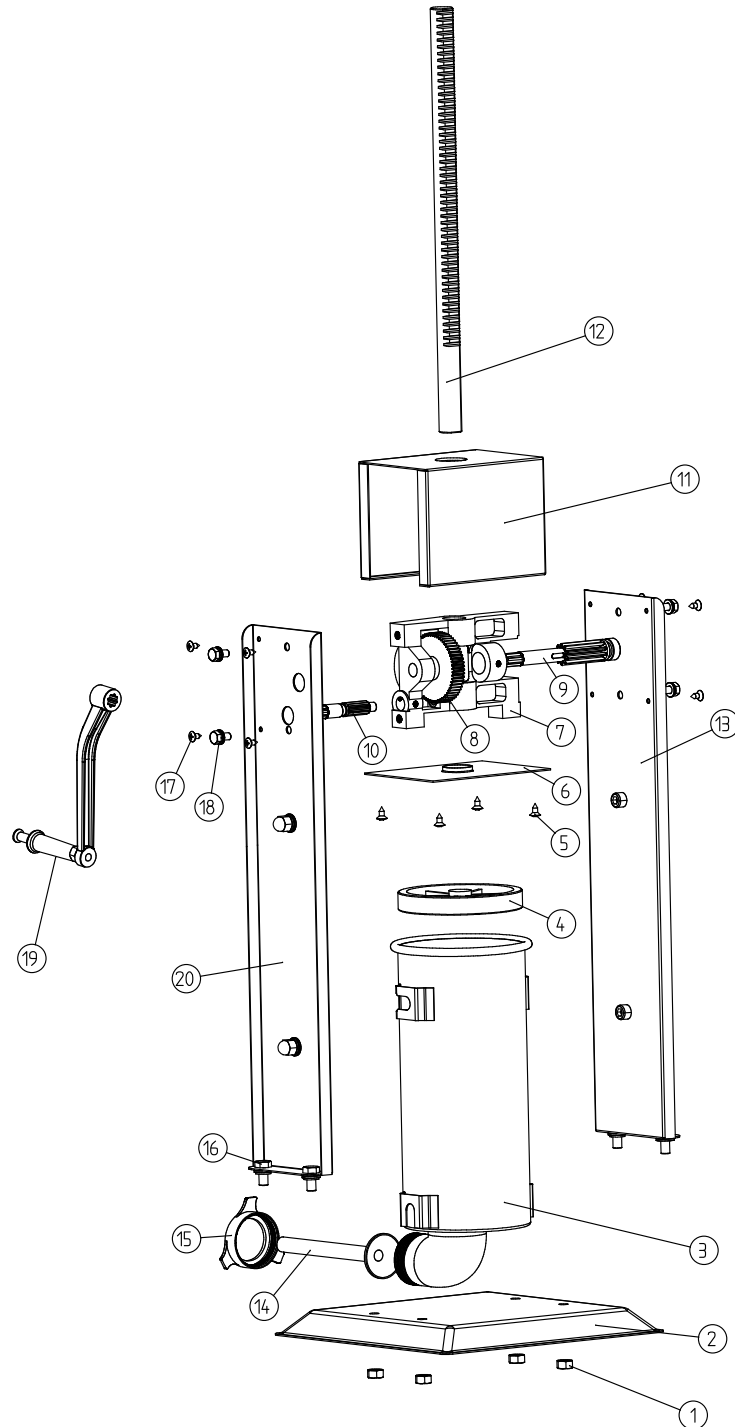

Parts Breakdown

Item 47500

Parts Breakdown

Item 47500

Item No.	Description	Position	Item No.	Description	Position	Item No.	Description	Position
AL252	Nut for 47500	1	AL259	Large Gear for 47500	8	AL266	Lockring for 47500	15
AL253	Base for 47500	2	AL260	Large Gear Shaft for 47500	9	AL267	Screw for 47500	16
AL254	Cylinder for 47500	3	AL261	Small Gear Shaft for 47500	10	AL268	Screw for 47500	17
AL255	Pusher Ring for 47500	4	AL262	Shaft Case for 47500	11	AL269	Screw for 47500	18
AL256	Screw for 47500	5	AL263	Shaft for 47500	12	AL270	Handle for 47500	19
AL257	Gearbox Plate for 47500	6	AL264	Side Panel (A) for 47500	13	AL271	Side Panel (B) for 47500	20
AL258	Gear Holder for 47500	7	AL265	Nozzle for 47500	14			