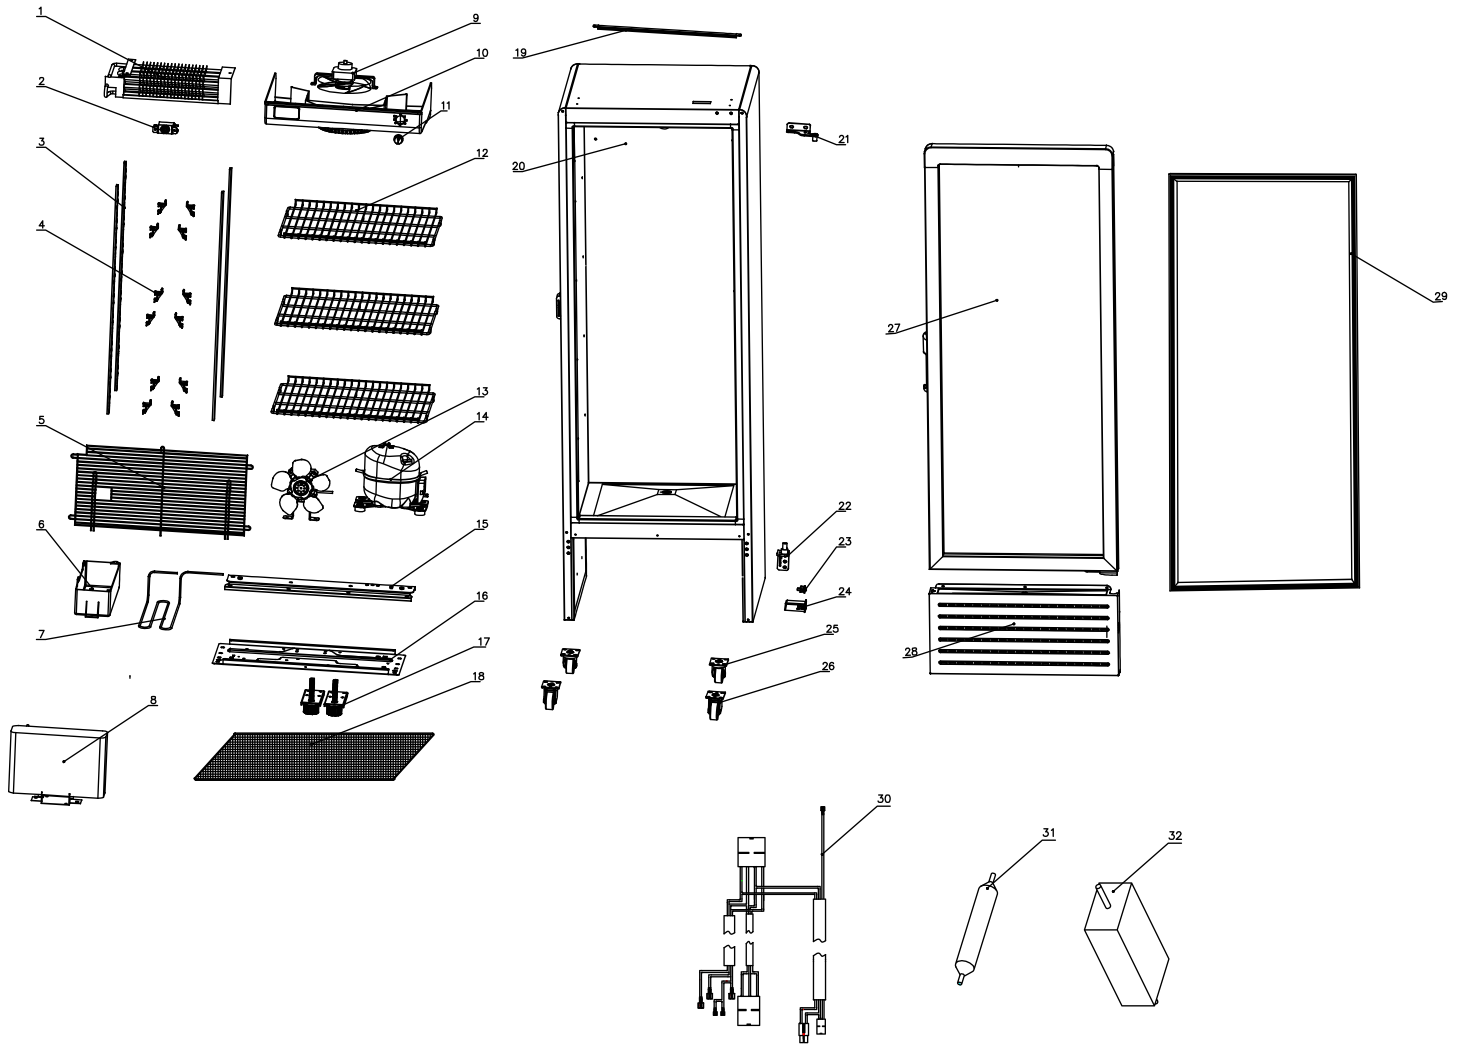

Parts Breakdown

Model RE-CN-145 47563

Parts Breakdown

Model RE-CN-145 47563

Item No.	Description	Position	Item No.	Description	Position	Item No.	Description	Position
AN229	Evaporator for 47563	1	AN239	Knob for 47563	11	AN249	Switch Cover for 47563	24
AN230	Thermostat for 47563	2	AN240	Shelf for 47563	12	AN266	Swivel Castor for 47563	25
AN231	Rack for 47563	3	AN241	Condenser Fan for 47563	13	AN251	Fixed Castor for 47563	26
AN232	Clip for 47563	4	AN242	Compressor for 47563	14	AN252	Glass Door for 47563	27
AN233	Compressor Cover (Wire Steel) for 47563	5	AN243	Compressor Plate for 47563	15	AN253	Front Cover of Bottom for 47563	28
AN234	Water Storage Box for 47563	6	AN244	Adjustable Foot for 47563	17	AN254	Door Seal for 47563	29
AN235	Condensate Evaporation Pipe for 47563	7	AN245	LED Light for 47563	19	AN255	Power Cord for 47563	30
AN236	Condenser for 47563	8	AN246	Upper Hinge for 47563	21	AN256	Filter for 47563	31
AN237	Evaporator Fan for 47563	9	AN247	Lower Hinge for 47563	22	AN257	Adapter for 47563	32
AN238	Top Fan Cover for 47563	10	AN248	Switch for 47563	23			