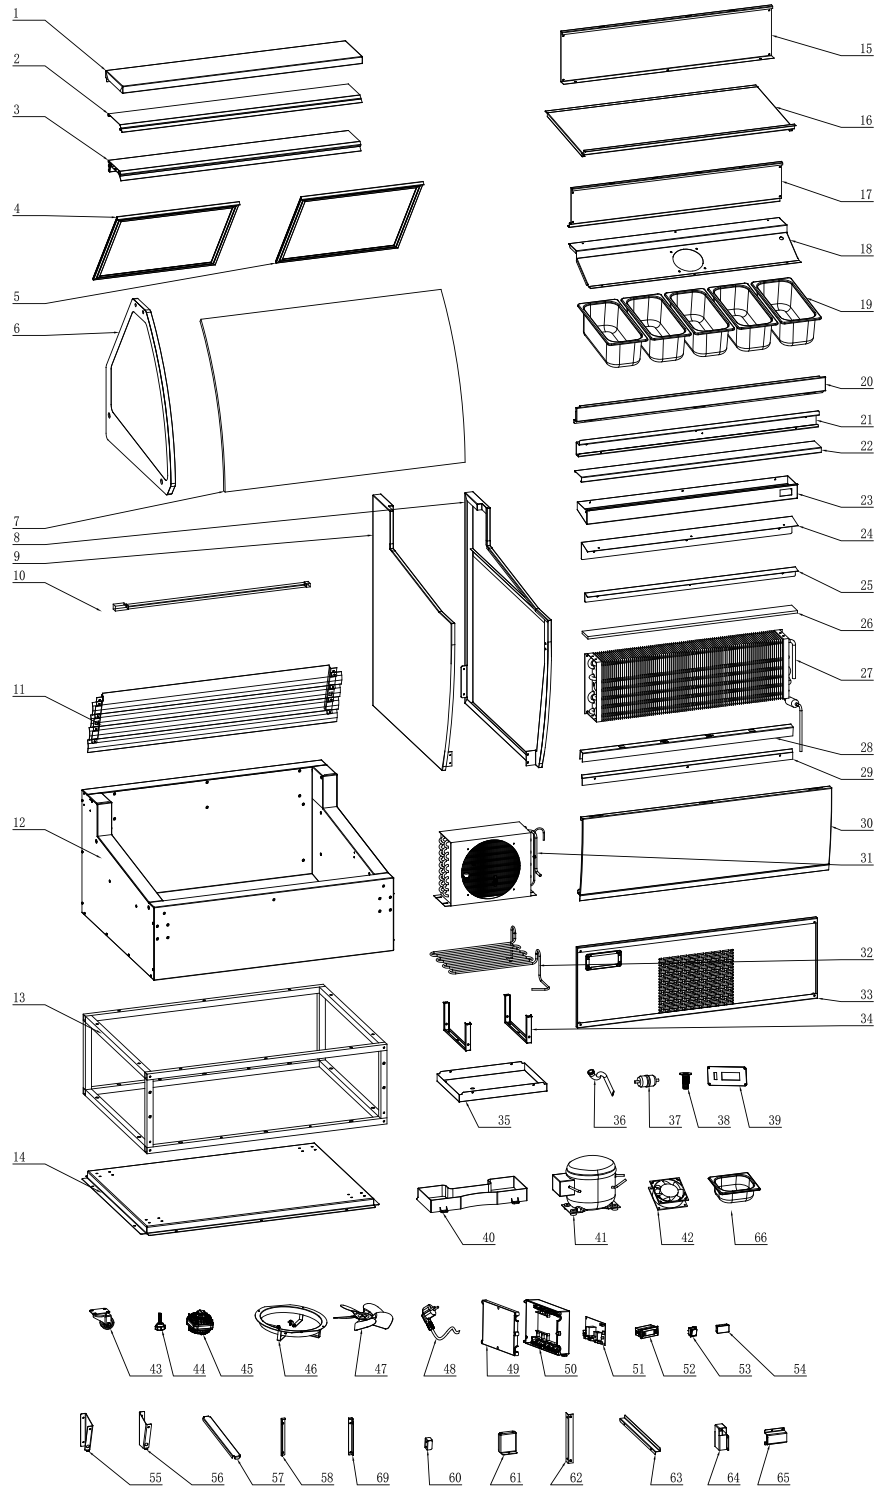

Parts Breakdown

Model **FR-CN-0007W** 47571

Parts Breakdown

Model FR-CN-0007W 47571

| Item No. | Description | Position | Item No. | Description | Position | Item No. | Description | Position |
|----------|---|----------|----------|--|----------|----------|--|----------|
| AL782 | Back Upper Board Foaming Body for 47571 | 1 | AL804 | Display Fix Board Foaming Assembly for 47571 | 23 | AL826 | Motor for 47571 | 45 |
| AL783 | Upper Pillar Decorating Board for 47571 | 2 | AL805 | Upper Windshield of Air Outlet for 47571 | 24 | AL827 | Flange for 47571 | 46 |
| AL784 | Upper Pillar for 47571 | 3 | AL806 | Bottom Windshield of Air Outlet for 47571 | 25 | AL828 | Condenser Fan for 47571 | 47 |
| AL785 | Big Door Glass Assembly for 47571 | 4 | AL807 | Cellular Board for 47571 | 26 | AL829 | Power Line for 47571 | 48 |
| AL786 | Small Door Glass Assembly for 47571 | 5 | AL808 | Evaporator for 47571 | 27 | AL830 | Cover of Assembly Box for 47571 | 49 |
| AL787 | Side Glass Assembly for 47571 | 6 | AL809 | Stainless Steel Strip for 47571 | 28 | AL831 | Base of Assembly Box for 47571 | 50 |
| AL788 | Curved Glass for 47571 | 7 | AL810 | Windshield of Air Inlet for 47571 | 29 | AL832 | Mainboard for 47571 | 51 |
| AL789 | Right Board Assembly for 47571 | 8 | AL811 | Front Panel Component for 47571 | 30 | AL833 | Display for 47571 | 52 |
| AL790 | Left Board Assembly for 47571 | 9 | AL812 | Condenser for 47571 | 31 | AL834 | Switch for 47571 | 53 |
| AL791 | LED for 47571 | 10 | AL813 | High Press Tube for 47571 | 32 | AL835 | Front Display for 47571 | 54 |
| AL792 | Shutter Assembly for 47571 | 11 | AL814 | Back Bottom Panel for 47571 | 33 | AL836 | Left Fix Board of Window Shades for 47571 | 55 |
| AL793 | Body Foaming Assembly for 47571 | 12 | AL815 | Water Tray Supporter for 47571 | 34 | AL837 | Right Fix Board of Window Shades for 47571 | 56 |
| AL794 | Base Assembly for 47571 | 13 | AL816 | Water Tray for 47571 | 35 | AL838 | Ice Cream Tray Fixing Straight Beam for 47571 | 57 |
| AL795 | Base Board for 47571 | 14 | AL817 | Water Leakage Pipe for 47571 | 36 | AL839 | Left Fixing Pillar of Front Baffle of Air for 47571 | 58 |
| AL796 | Back Baffle of Air Duct for 47571 | 15 | AL818 | Dry Filter for 47571 | 37 | AL840 | Right Fixing Pillar of Front Baffle of Air for 47571 | 59 |
| AL797 | Upper Baffle of Air Duct for 47571 | 16 | AL819 | Water Leakage Pipe Joint for 47571 | 38 | AL841 | Beam Fixing Plate for 47571 | 60 |
| AL798 | Front Baffle of Air Duct for 47571 | 17 | AL820 | Control Panel for 47571 | 39 | AL842 | Front Board Fix for 47571 | 61 |
| AL799 | Motor Fix Board for 47571 | 18 | AL821 | Water Box for 47571 | 40 | AL843 | Evaporator Fix Board for 47571 | 62 |
| AL800 | Ice Cream Plate for 47571 | 19 | AL822 | Compressor for 47571 | 41 | AL844 | Side Glass Fix Board for 47571 | 63 |
| AL801 | Front Upper Decorating Board for 47571 | 20 | AL823 | Fan Motor for 47571 | 42 | AL845 | Upper Fix Board of Side Board for 47571 | 64 |
| AL802 | Fix Pillar of Curved Glass for 47571 | 21 | AL824 | Casters for 47571 | 43 | AL846 | Front Fix Board of Side Board for 47571 | 65 |
| AL803 | Body Decorating Board for 47571 | 22 | AL825 | Adjustable Feet for 47571 | 44 | AM052 | Scoop Pan for 47571 | 66 |