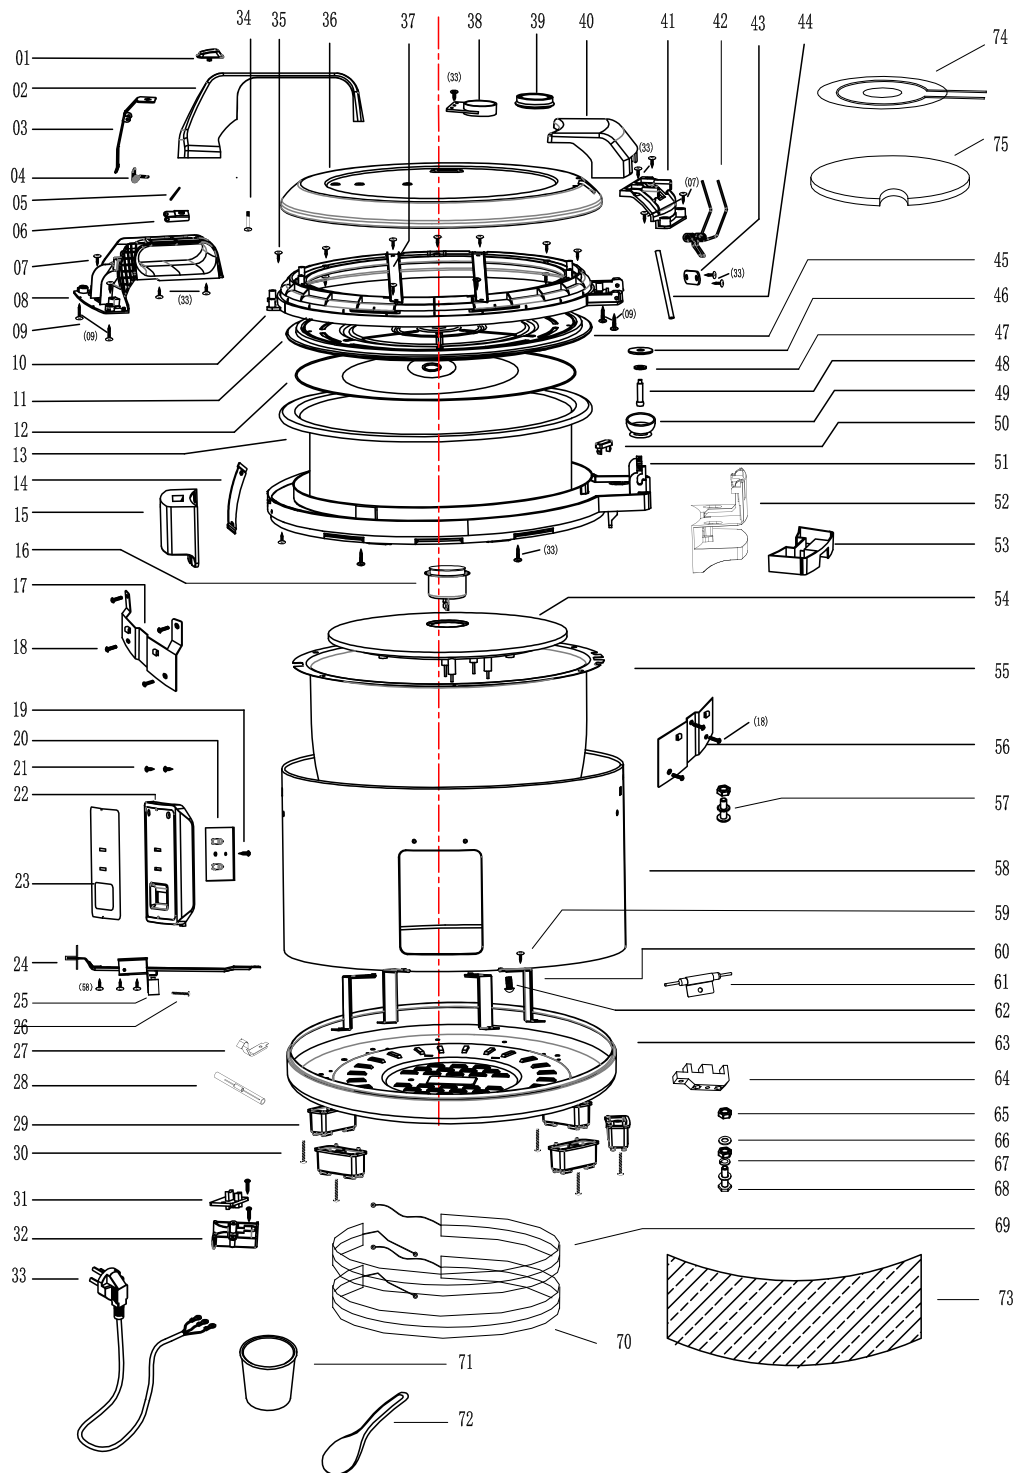

Parts Breakdown

Model **CE-CN-0060-E** 47591

Parts Breakdown

Model CE-CN-0060-E 47591

Item No.	Description	Position	Item No.	Description	Position	Item No.	Description	Position
AP651	Top Cover Button for 47591	1	AP676	Screw + Nut for 47591	26	AP701	Middle Ring for 47591	51
AP652	Top Cover Left Outer Plastic Handle for 47591	2	AP677	Fuse Holder for 47591	27	AP702	Water Collect Cup Holder for 47591	52
AP653	Covering Fixing Buckle for 47591	3	AP678	Fuse for 47591	28	AP703	Water Collect Cup for 47591	53
AP654	Button Springs for 47591	4	AP679	Cover Leg for 47591	29	AP704	Heating Element for 47591	54
AP655	Button Threading Pin for 47591	5	AP680	Screw for 47591	30	AP705	Middle Layer for 47591	55
AP656	Shelter for 47591	6	AP681	Crimping Code for 47591	31	AP706	Housing Holder for 47591	56
AP657	Screw for 47591	7	AP682	Wire Holder for 47591	32	AP707	Screw + Nut for 47591	57
AP658	Top Cover Left Inside Plastic Handle for 47591	8	AP683	Electric Wire for 47591	33	AP708	Outer Body for 47591	58
AP659	Screw for 47591	9	AP684	Screw for 47591	34	AP709	Screw for 47591	59
AP660	Plastic Insider Cover for 47591	10	AP685	Screw for 47591	35	AP710	Middle Level Support Leg for 47591	60
AP661	Inside Aluminum Cover for 47591	11	AP686	Top Cover for 47591	36	AP711	Thermostat for 47591	61
AP662	Aluminum Cover for 47591	12	AP687	Lid Bottom for 47591	37	AP712	Screw for 47591	62
AP663	Inner Pot for 47591	13	AP688	Air Diffuser for 47591	38	AP713	Bottom Cover for 47591	63
AP664	Middle Ring Left Handle Holder for 47591	14	AP689	Inside Cover Steamer Vent Silicone Ring for 47591	39	AP714	Ceramics Base for 47591	64
AP665	Middle Ring Left Handle for 47591	15	AP690	Cover Right Outer Plastic Handle for 47591	40	AP715	Nut for 47591	65
AP666	Thermo-Limiter for 47591	16	AP691	Cover Right Inside Plastic Handle for 47591	41	AP716	Screw for 47591	66
AP667	Housing Holder for 47591	17	AP692	Spring for 47591	42	AP717	Spring Washer for 47591	67
AP668	Screw for 47591	18	AP693	Spring Plate for 47591	43	AP718	Screw for 47591	68
AP669	Screw for 47591	19	AP694	Big Threading Pin for 47591	44	AP719	Body Heating Wire for 47591	69
AP670	Indicator Fixing Board for 47591	20	AP695	Cover Sealing Ring for 47591	45	AP720	Body Heating Wire for 47591	70
AP671	Screw for 47591	21	AP696	Aluminium Meson for 47591	46	AP721	Measuring Cup for 47591	71
AP672	Panel for 47591	22	AP697	Stainless Steel Meson for 47591	47	AP722	Rice Spoon for 47591	72
AP673	Panel Sticker for 47591	23	AP698	Rivet for 47591	48	AP723	Thermal Insulation Cotton for 47591	73
AP674	Microswitch Assembly+Button for 47591	24	AP699	Silicone Cup for 47591	49	AP724	Top Cover Heating Wire for 47591	74
AP675	Microswitch for 47591	25	AP700	Raising Pad for 47591	50	AP725	Lid Thermal Insulation Cotton for 47591	75