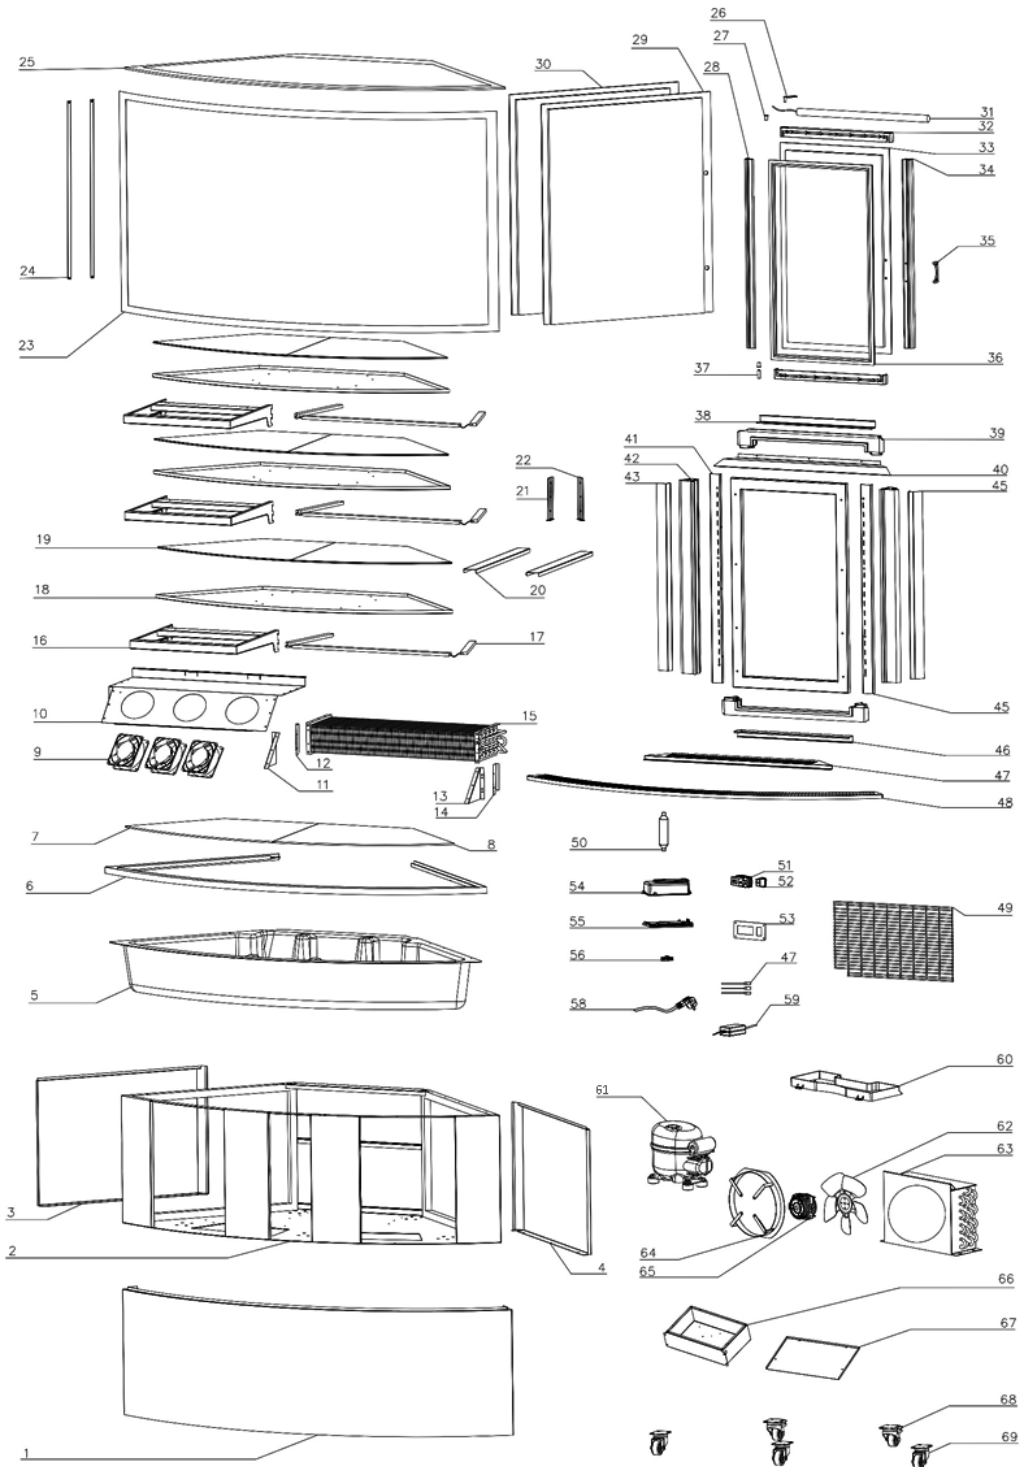

Parts Breakdown

Model RS-CN-0351-C 47708

Parts Breakdown

Model RS-CN-0351-C 47708

| Item No. | Description | Position | Item No. | Description | Position | Item No. | Description | Position |
|----------|---|----------|----------|---|----------|----------|---|----------|
| AP836 | Front Gill for 47708 | 1 | AP853 | Front LED Light for 47708 | 24 | AP874 | Rear Inlet for 47708 | 47 |
| AP837 | Base Frame - Assembly for 47708 | 2 | AP854 | Top Glass for 47708 | 25 | AP875 | Front Outlet for 47708 | 48 |
| AP838 | Left Decorative Board for 47708 | 3 | AP855 | Door Hinge for 47708 | 26 | AP876 | Back Mesh Enclosure for 47708 | 49 |
| AP839 | Right Decorative Board for 47708 | 4 | AP856 | Plastic Shaft Sleeve for 47708 | 27 | AP877 | Dry Filter for 47708 | 50 |
| AP840 | Foam-Bucket for 47708 | 5 | AP857 | Right Door Frame for 47708 | 28 | AE394 | Digital Controller for 47708 | 51 |
| AP841 | Glass Trough for 47708 | 6 | AP858 | Right Glass for 47708 | 29 | 62912 | Switch for 47708 | 52 |
| AP842 | Left Base Glass for 47708 | 7 | AP859 | Left Glass for 47708 | 30 | AM038 | Control Panel for 47708 | 53 |
| AP843 | Right Base Glass for 47708 | 8 | AP860 | Top LED Light for 47708 | 31 | AE363 | Upper Cover of Main Board Fixing Box Large for 47708 | 54 |
| AE352 | Fan Motor for 47708 | 9 | AP861 | Upper and Lower Door Frame for 47708 | 32 | AE364 | Bottom Cover of Main Board Fixing Box Large for 47708 | 55 |
| 70126 | Back Cover for 47708 | 10 | AP862 | Door Glass for 47708 | 33 | 62907 | Pressure Plate for 47708 | 56 |
| 70100 | Upper or Lower Ventilated Board for 47708 | 11 | AP863 | Left Door Frame for 47708 | 34 | AP878 | Power Cable for 47708 | 57 |
| AP844 | Left Evaporator Side Plate for 47708 | 12 | AP864 | Door Handle for 47708 | 35 | AE392 | Power Cord for 47708 | 58 |
| 70139 | Upper Air Outlet for 47708 | 13 | AP865 | Door Gasket for 47708 | 36 | AP879 | LED Transformer for 47708 | 59 |
| 70117 | Front Panel on the Top for 47708 | 14 | 70916 | Plug Clamp for 47708 | 37 | 62919 | Water Box for 47708 | 60 |
| AP845 | Evaporator for 47708 | 15 | 70132 | Left/Right Air Intake for 47708 | 38 | AE385 | Compressor for 47708 | 61 |
| AP846 | Shelf for 47708 | 16 | AP866 | Upper and Lower Beam for 47708 | 39 | 62923 | Leaves for 47708 | 62 |
| AP847 | Shelf Light for 47708 | 17 | AP867 | Top Light Plate for 47708 | 40 | 62925 | Condenser for 47708 | 63 |
| AP848 | Shelf Bracket for 47708 | 18 | AP868 | Left Shelf Support Pole for 47708 | 41 | 62924 | Flange for 47708 | 64 |
| AP849 | Shelf Glass for 47708 | 19 | AP869 | Left and Right Pole for 47708 | 42 | AP880 | Motor for 47708 | 65 |
| 70152 | Foam in Bottom Cabinet for 47708 | 20 | AP870 | Left Decorative Trip of Door Frame for 47708 | 43 | AP881 | Control Box for 47708 | 66 |
| AP850 | Left Support Plate of Door Frame for 47708 | 21 | AP871 | Right Decorative Trip of Door Frame for 47708 | 44 | AP882 | Control Box Cover for 47708 | 67 |
| AP851 | Right Support Plate of Door Frame for 47708 | 22 | AP872 | Right Shelf Support Pole for 47708 | 45 | AP883 | Wheels with Brakes for 47708 | 68 |
| AP852 | Front Curved Glass for 47708 | 23 | AP873 | Lower Decorated Strip of Door Frame for 47708 | 46 | AP884 | Wheels for 47708 | 69 |