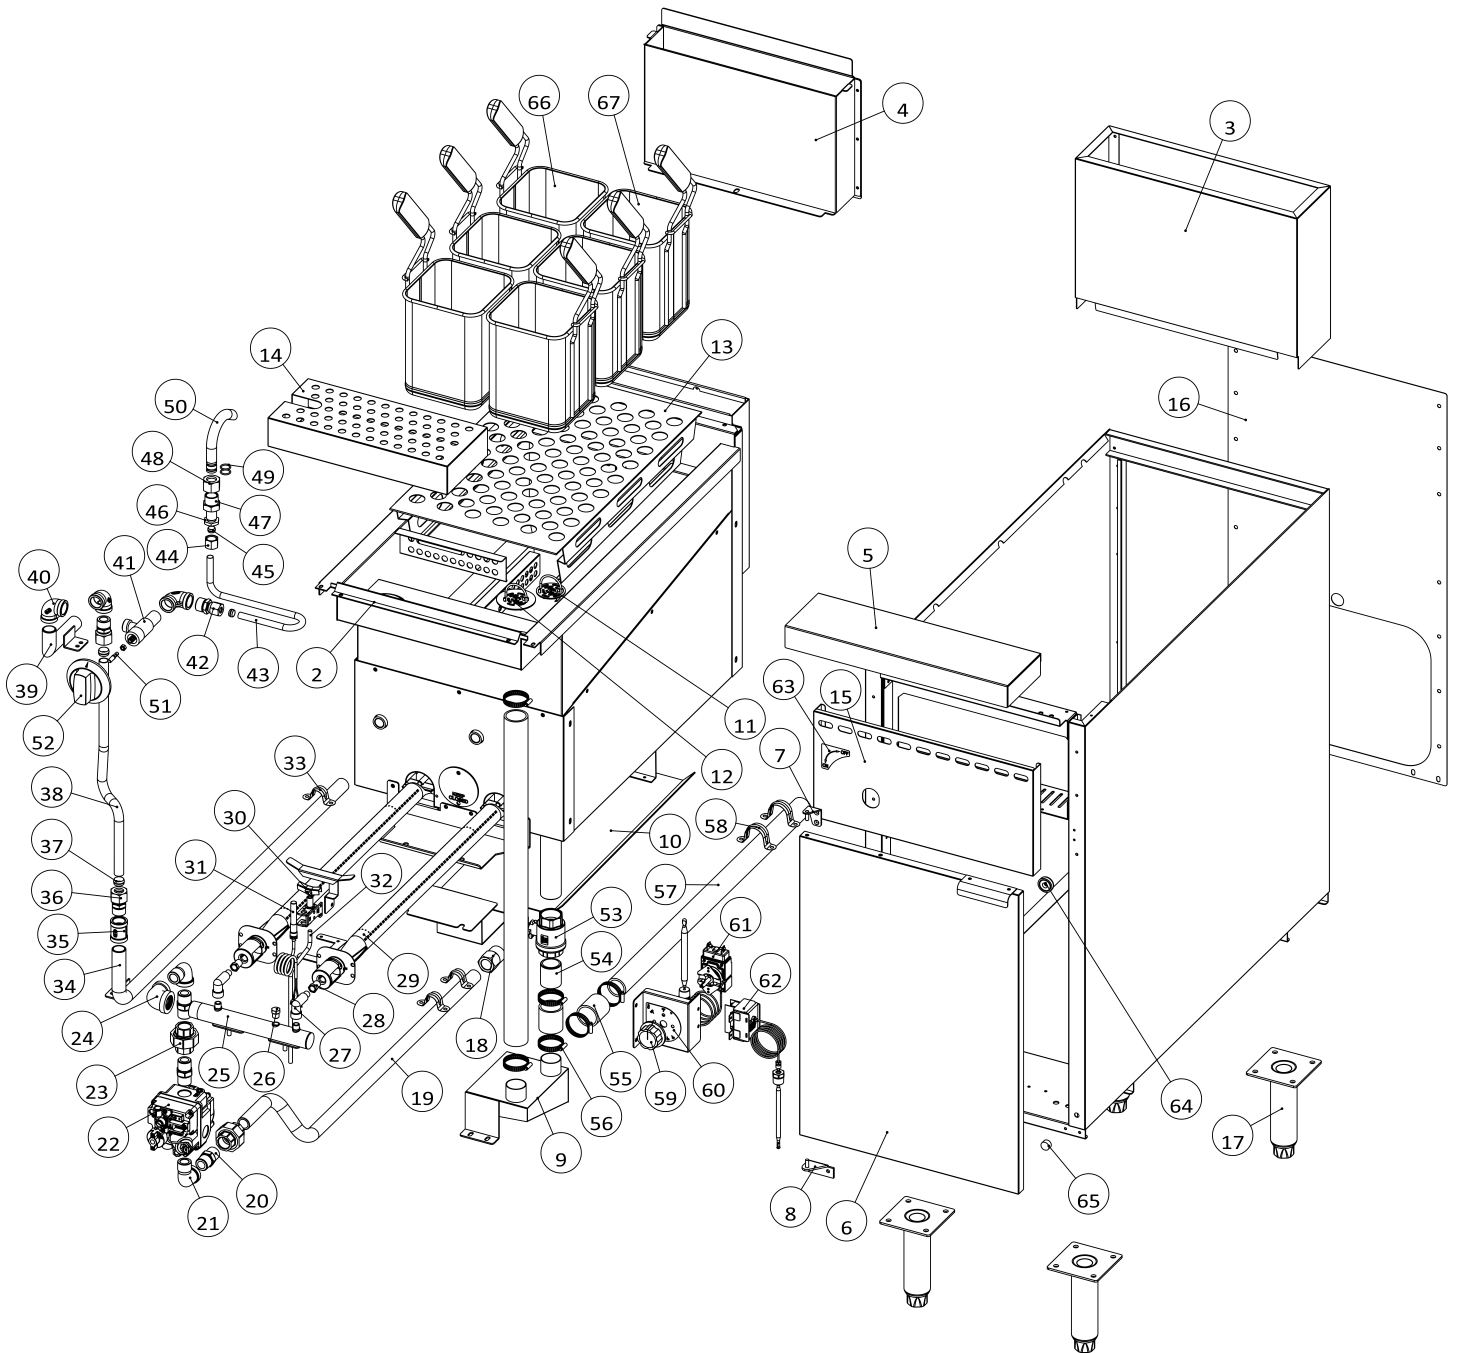

Parts Breakdown

Model **CE-CN-0011-NG** 47714

Parts Breakdown

Model CE-CN-0011-NG 47714

Item No.	Description	Position	Item No.	Description	Position	Item No.	Description	Position
AP112	Tank Assembly for 47714	2	AP129	1/2 to 3/4 Street Elbow for 47714	24	AP142	Faucet Nut for 47714	46
AP113	Flue Cover for 47714	3	AP130	Gas Pipe for 47714	25	AP143	Faucet Support for 47714	47
AP114	Inner Flue for 47714	4	AJ605	Test Plug for 47714	26	AP144	Water Faucet Connecting Nut for 47714	48
AP115	Front Bullnose for 47714	5	AP131	Nozzle Elbow for 47714	27	AP145	O Ring for 47714	49
AP116	Door Assembly for 47714	6	AJ595	Oven Nozzle for 47714	28	AP146	Water Pipe Welding Assembly for 47714	50
AP117	Top Door Hinge for 47714	7	AP132	Gas Burner for 47714	29	AP147	Knob Insert Shaft for 47714	51
AP118	Bottom Door Hinge for 47714	8	AN722	NG Pilot for 47714	30	AP148	Water Knob + Knob Insert for 47714	52
AP119	Overflow Box for 47714	9	AN721	Thermal Pile for 47714	31	AD733	Drain Valve for 47714	53
AP120	Heat Deflector for 47714	10	AC316	Pilot Pipe for 47714	32	AP149	Water Outlet Pipe Connector + Drain Pipe for 47714	54, 57
AP121	Drain Strainer Mesh for 47714	11	A0146	Clamp for 47714	33	AP150	Overflow Pipe for 47714	55
AP122	Overflow Strainer Mesh for 47714	12	AP133	Water Feeding Pipe for 47714	34	AP151	Pipe Clamp for 47714	56
AP123	Basket Support for 47714	13	AP134	Water Pipe Connector for 47714	35	AP152	Pipe Clamp for 47714	58
AP124	Front Strainer Plate for 47714	14	A0142	1/2 to 15 Street Elbow for 47714	36	AD722	Control Knob for 47714	59
AP125	Front Panel for 47714	15	AP135	Water Pipe Clamp for 47714	37	AP153	Bezel for 47714	60
AP126	Back Plate for 47714	16	A0143	Corrugated Pipe for 47714	38	AP154	Thermostat for 47714	61
AD718	Adjustable Leg for 47714	17	AP136	Water Pipe Assembly for 47714	39	AP155	High Limit for 47714	62
AK289	Intake Pipe Adapter for 47714	18	AP137	1/2 Street Elbow for 47714	40	AP156	Water Faucet Facial Panel for 47714	63
AP127	Gas Feeding Pipe for 47714	19	AP138	Faucet for 47714	41	AD716	Door Magnet for 47714	64
AP128	1/2 Male Thread Connector for 47714	20	AJ588	1/2-10 Pipe Connector for 47714	42	AD717	Door Column for 47714	65
AN718	Elbow for 47714	21	AP139	Flexi Pipe for 47714	43	AP157	Left Hand Basket for 47714	66
AN717	Combination Valve NG for 47714	22	AP140	Fitting Nut for 47714	44	AP158	Right Hand Basket for 47714	67
AN715	Union Connector for 47714	23	AP141	Brass Olive for 47714	45			