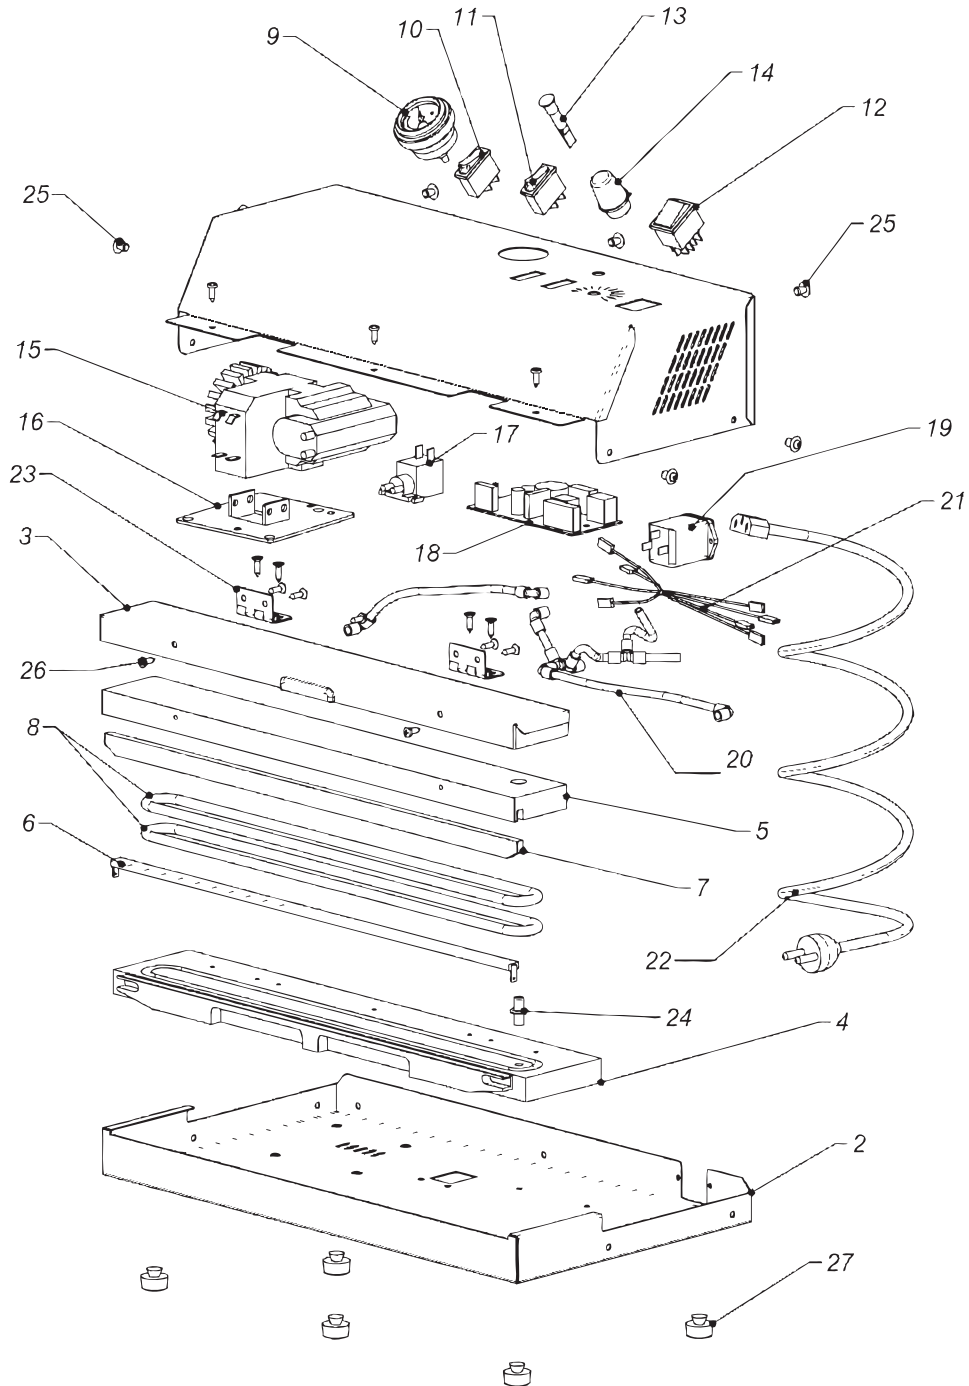

PARTS BREAKDOWN

ITEM	MODEL
47718	VP-IT-0300

PARTS BREAKDOWN

ITEM	MODEL
47718	VP-IT-0300

Item No.	Description	Position	Item No.	Description	Position	Item No.	Description	Position
A0021	Body for 47718	1	A0028	Seal Switch for 47718	11	A0038	Green Wiring for 47718	21
A0022	Base for 47718	2	A0029	Welding LEDs for 47718	13	A0039	Black Wiring for 47718	21
A0023	Cover for 47718	3	A0030	Green LED for 47718	14	A0040	Cable/Plug for 47718	22
A0024	Lower Vacuum Chamber for 47718	4	A0031	Vacuum Pump for 47718	15	A0041	Hinges with Screws for 47718	23
A0025	Upper Vacuum Chamber for 47718	5	A0032	Pump Base for 47718	16	A0042	Vacuum Socket for 47718	24
41618	Sealing Bar Complete for 47718	6	A0033	Solenoid Valve for 47718	17	A0043	Screw Rivet for 47718	25
72249	Top Bar for 47718	7	A0034	Electronic Board for 47718	18	A0044	Cover Screws for 47718	26
72246	Gasket for 47718	8	A0035	Filter Socket with Fuse for 47718	19	A0045	Base Feet for 47718	27
A0026	Vacuum Gauge for 47718	9	A0036	N Series Hose Set for 47718	20			
A0027	Start/Stop Switch for 47718	10	A0037	NF Series External Filter for 47718	20			