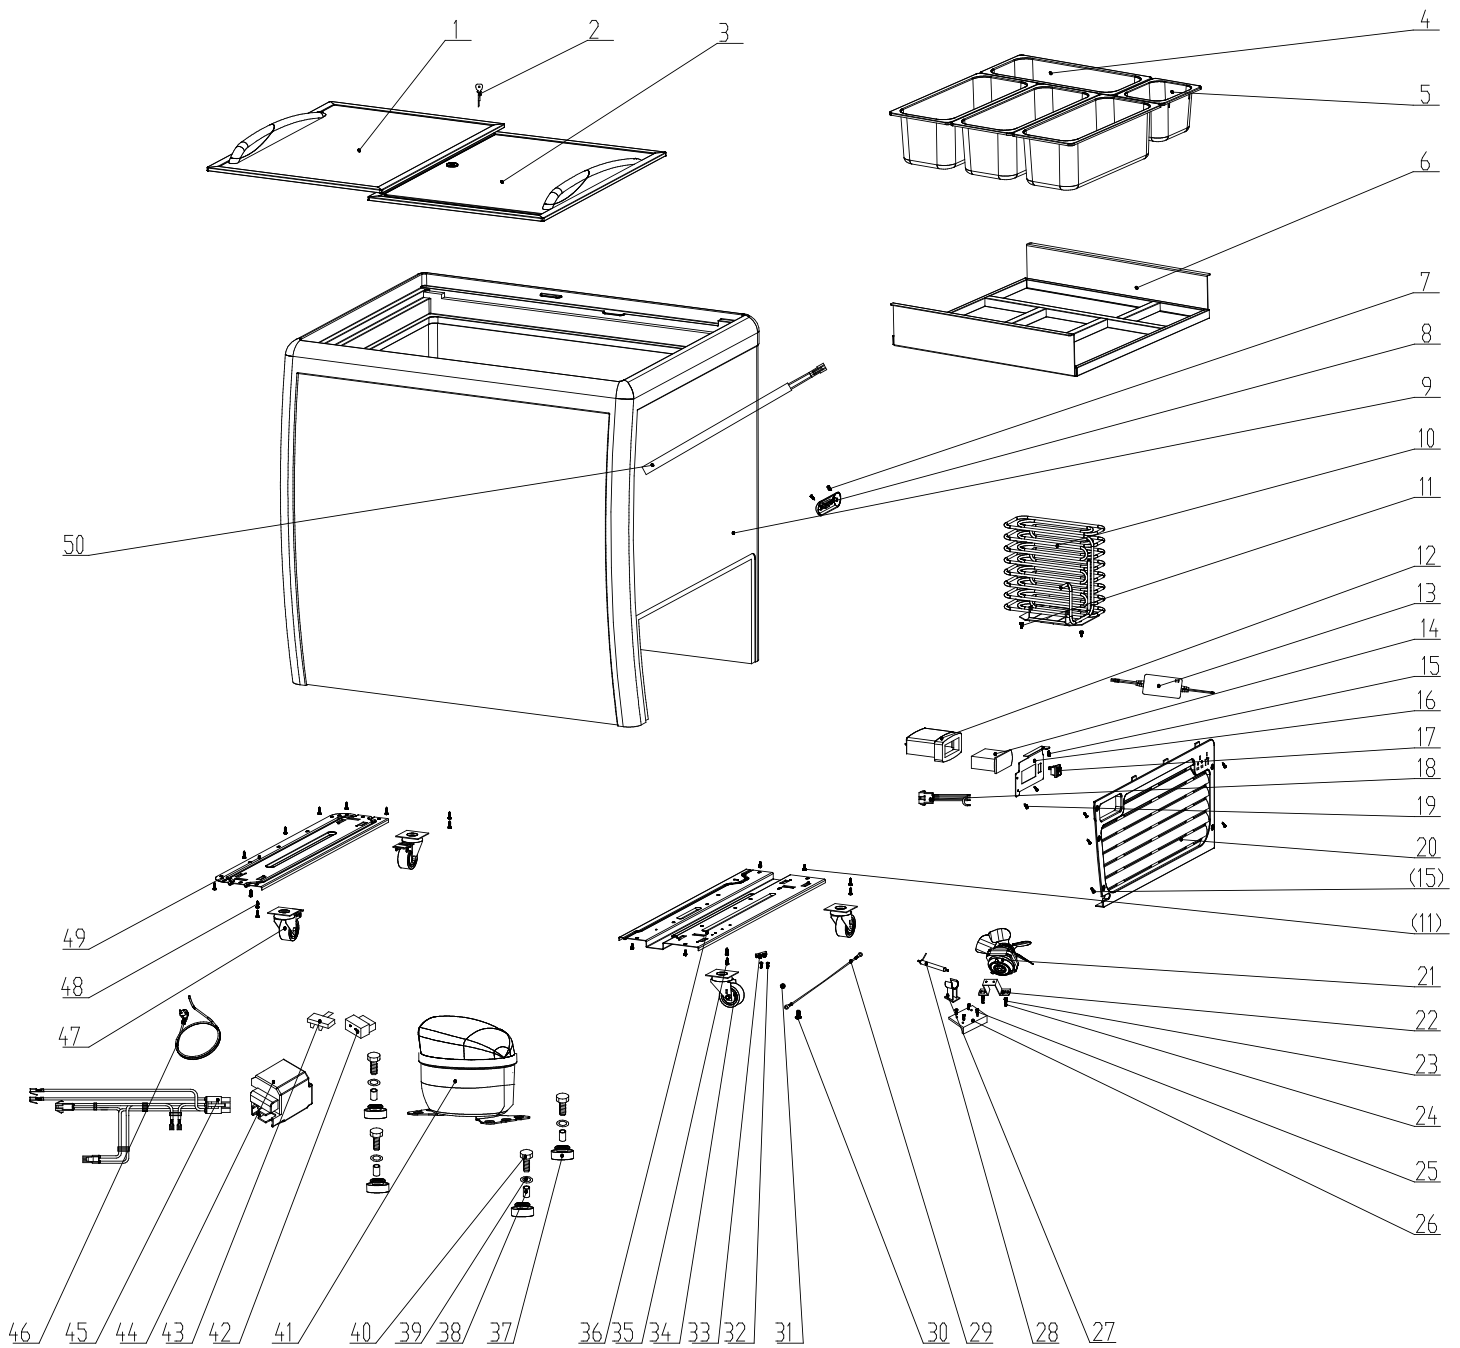

Parts Breakdown

Model FR-CN-0005 47742