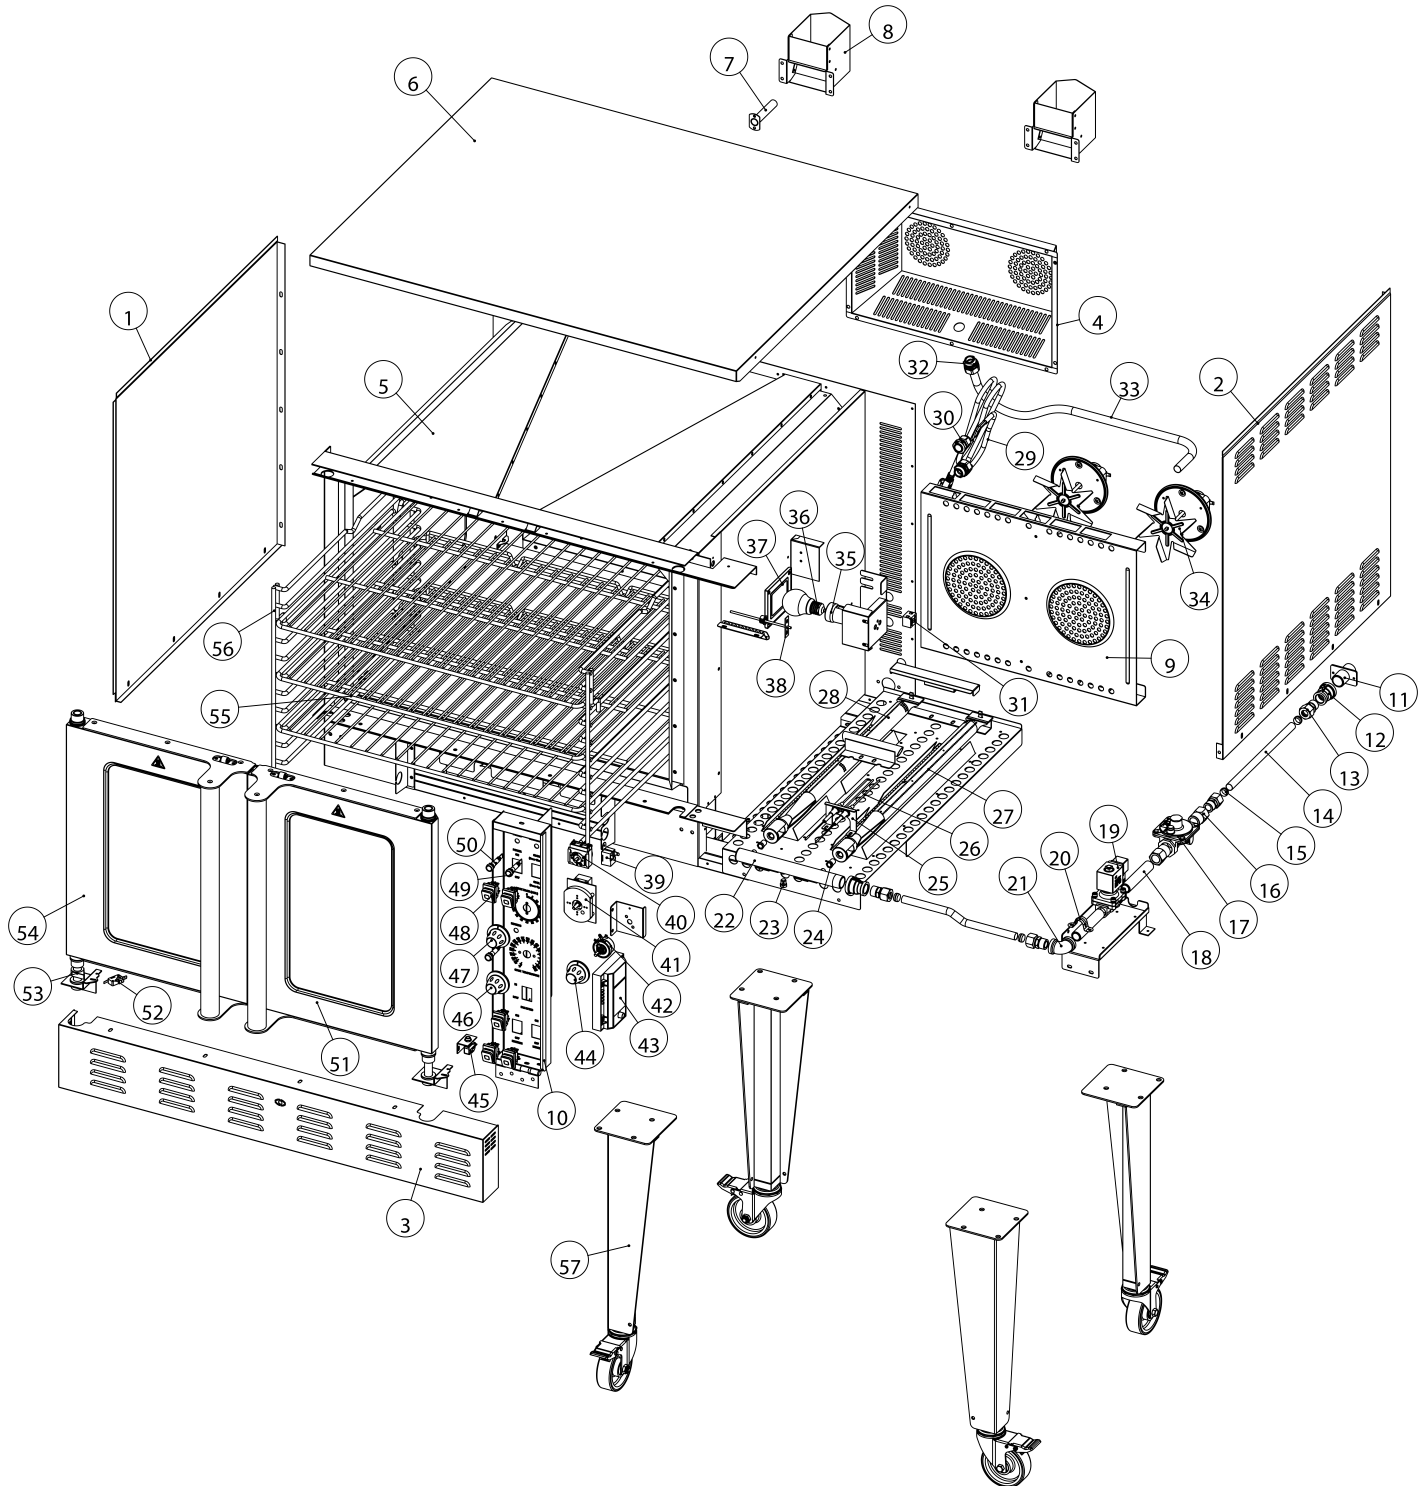

Parts Breakdown

Model CE-CN-0001-NG 47750

Parts Breakdown

Model CE-CN-0001-NG 47750

Item No.	Description	Position	Item No.	Description	Position	Item No.	Description	Position
AO132	Left Side Panel for 47750	1	AO146	Clamp for 47750	20	AO162	Buzzer for 47750	39
AO133	Right Side Panel for 47750	2	AO147	1/2 Joint for 47750	21	AO163	Timer for 47750	40
AO134	Front Decoration Plate for 47750	3	AO148	Gas Distribution Pipe for 47750	22	AJ586	Oven Digital Thermostat for 47750	41
AO135	Fan Rear Cover for 47750	4	AJ605	Test Plug for 47750	23	AO164	Rheostat for 47750	42
AO136	Housing for 47750	5	AJ595	Oven Nozzle for 47750	24	AJ590	Ignitor for 47750	43
AO137	Top Cover for 47750	6	AO149	Ground Pin for 47750	25	AO165	Rheostat Knob for 47750	44
AO138	Exhaust Pipe for 47750	7	AO150	Sparker and Flame Sensor for 47750	26a, 26b	AO166	Micro Switch on Control Panel for 47750	45
AO139	Flue Assembly for 47750	8	AO151	Right Burner for 47750	27	AO167	Thermostat Knob for 47750	46
AO140	Air Deflector for 47750	9	AO152	Left Burner for 47750	28	AO168	Timer Knob for 47750	47
AO141	Control Panel for 47750	10	AO153	Power Cord for 47750	29	AJ582	Power Switch for 47750	48
AN737	Gas Pipe for 47750	11	AO154	Power Cord Grip for 47750	30	AD711	Working Indicator for 47750	49
AN736	1/2 to 3/4 Adaptor for 47750	12	AO155	Terminal Block for 47750	31	AJ580	Oven Power Indicator for 47750	50
AO142	1/2 to 15 Street Elbow for 47750	13	AO156	Corrugated Wire Pipe Connector for 47750	32	AO169	Right Door Assembly for 47750	51
AO143	Corrugated Pipe for 47750	14	AO157	Corrugated Wire Pipe for 47750	33	AO170	Door Trip Switch for 47750	52
AO144	Oliver Ring for 47750	15	AJ600	Motor Assembly for 47750	34	AO171	Door Trip Switch Push Plate for 47750	53
AK289	Intake Pipe Adapter for 47750	16	AO158	Chamber Light Socket for 47750	35	AO172	Left Door Assembly for 47750	54
AF679	Maxitrol Regulator RV48CL-66-0038 3/4" NPT4" for 47750	17	AO159	Chamber Light for 47750	36	AO173	Wire Rack for 47750	55
AO145	Gas Manifold Pipe B for 47750	18	AO160	Chamber Light Cover for 47750	37	AO174	Wire Rack Support for 47750	56
AJ587	Solenoid Valve for 47750	19	AO161	Thermostat Probe for 47750	38	AO175	Leg with Caster for 47750	57