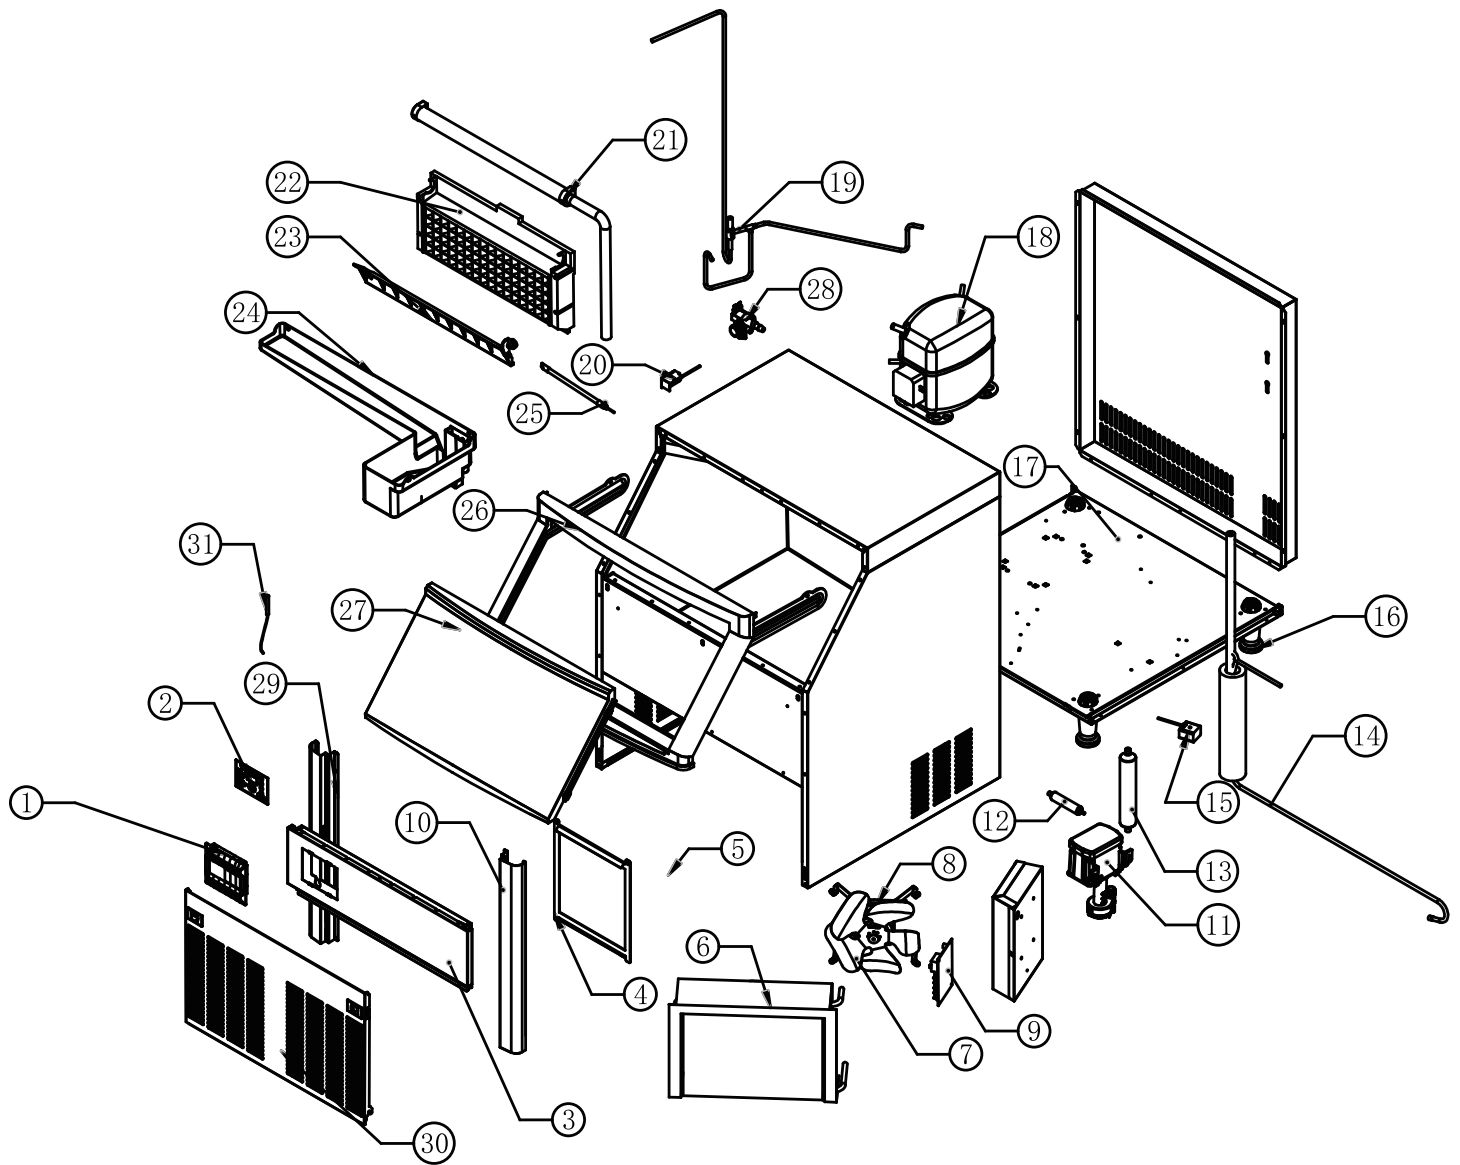

Parts Breakdown

Model IC-CN-0289S 47774

Parts Breakdown

Model IC-CN-0289S 47774

Item No.	Description	Position	Item No.	Description	Position	Item No.	Description	Position
AN281	Display Board PD-321B for 47774	1	AN301	Drying Filter for 47774	12	AN325	Ice Skating Board for 47774	23
AS752	Display Panel for 47774	2	AN317	Gas-Liquid Separator for 47774	13	AN326	Water Sink for 47774	24
AN310	Front Trim Panel Assembly for 47774	3	AS757	Return Air Pipe Assembly for 47774	14	AN307	Cold LED Light 66481554 for 47774	25
AN311	Filter Mesh Platemetal Frame for 47774	4	AN295	Defrost Valve Coil for 47774	15	AN327	Door Frame Assembly - Black Gray Color for 47774	26
AN312	Filter Net Assembly for 47774	5	AN297	Feet Assembly for 47774	16	AS754	Blow Molded Door for 47774	27
AN313	Condenser for 47774	6	AN320	Base Plate for 47774	17	AN329	Water Inlet Valve for 47774	28
AS755	Fan Blade for 47774	7	AS758	Compressor NPY12RR for 47774	18	AN330	Left Column for 47774	29
AS756	Fan Motor for 47774	8	AS759	Exhaust Pipe Assembly for 47774	19	AN331	Front Vent Window Assembly for 47774	30
AN289	PC Board for 47774	9	AN299	Ice Full Sensor for 47774	20	AN300	Condensation Sensor for 47774	31
AN316	Right Column for 47774	10	AN323	Spray Pipe Assembly for 47774	21			
AL113	Water Pump Assembly for 47774	11	AN324	Evaporator for 47774	22			