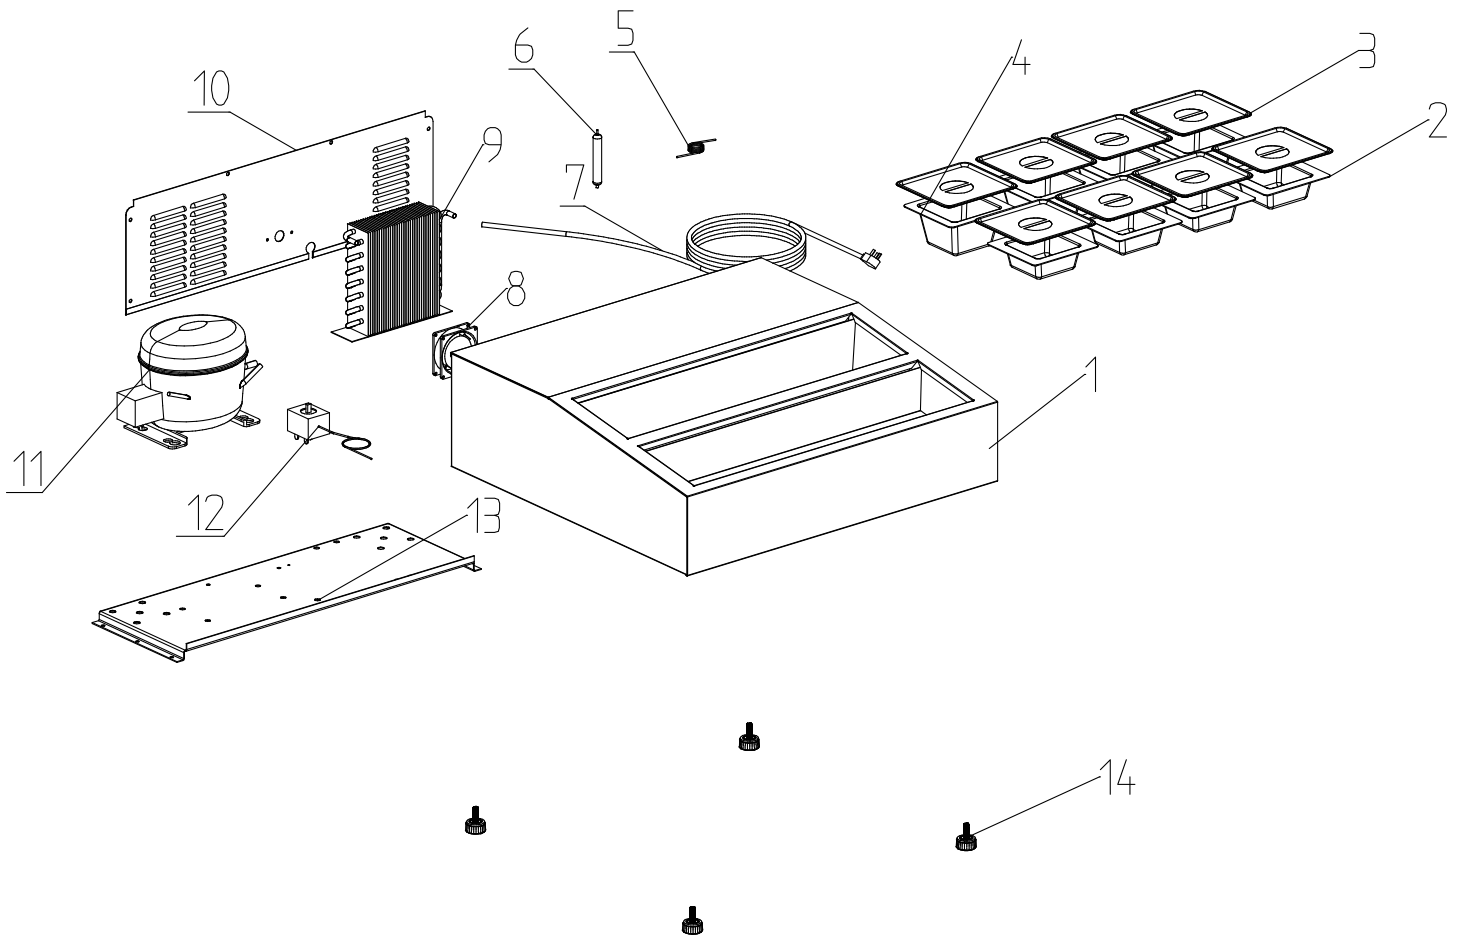

Parts Breakdown

Model **RS-CN-0008** 47862

Parts Breakdown

Model RS-CN-0008 47862

Item No.	Description	Position	Item No.	Description	Position	Item No.	Description	Position
AN809	Foamed Cabinet for 47862	1	AN802	Filter for 47862	6	AN805	Compressor for 47862	11
80048	Food Pans 1/6 Size 6" / 150mm Polycarbonated NSF for 47862	2	AD819	Power Cord for 47862	7	AN806	Thermostat for 47862	12
80015	Covers for Food Pans 1/6 Size Solid NSF for 47862	3	AD825	Condenser Fan for 47862	8	AN811	Bottom Plate for 47862	13
80040	Food Pans 1/6 Size 4" / 100mm Polycarbonated NSF for 47862	4	AN803	Condenser for 47862	9	AN808	Adjustable Foot for 47862	14
AN801	Capillary for 47862	5	AN810	Compressor Room Cover for 47862	10			