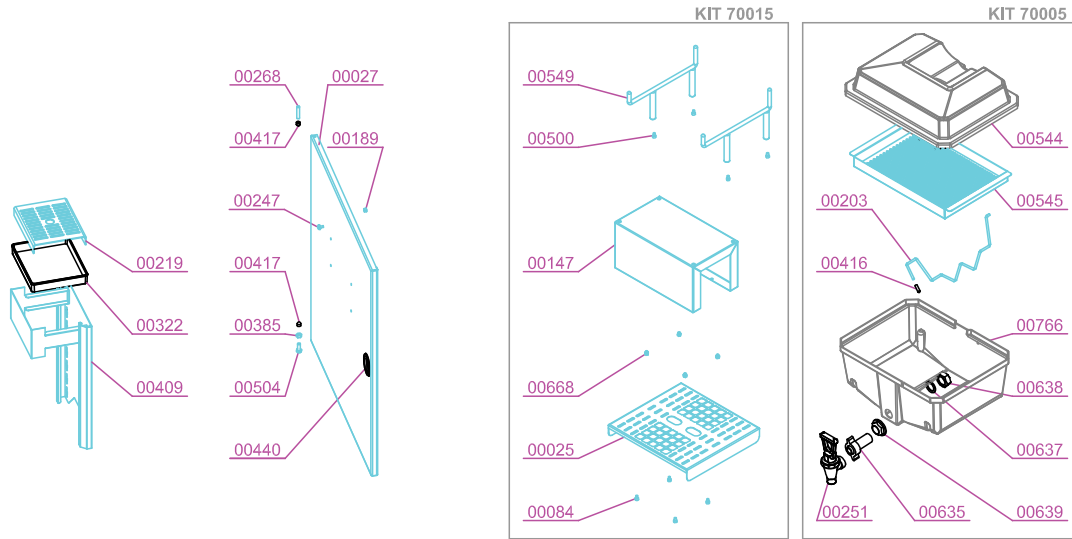

STAINLESS STEEL SELF TAP OPTION

AUTOMATIC SHOWER OPTION

PARTS BREAKDOWN

| ITEM | MODEL |
|-------|---------------|
| 47959 | JE-ES-0028N-T |

DISPENSER STAND OPTION

SELF SERVICE STAND OPTION

PARTS BREAKDOWN

| ITEM | MODEL |
|-------|---------------|
| 47959 | JE-ES-0028N-T |