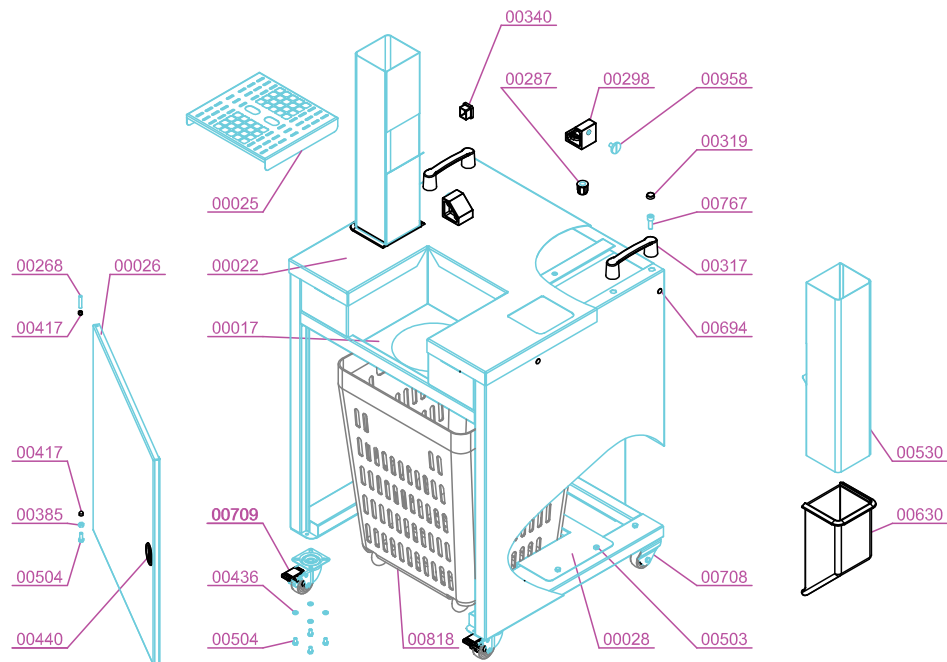

STAINLESS STEEL SELF TAP OPTION

AUTOMATIC SHOWER OPTION

PARTS BREAKDOWN

| ITEM | MODEL |
|-------|---------------|
| 47959 | JE-ES-0028N-T |

DISPENSER STAND OPTION

SELF SERVICE STAND OPTION

PARTS BREAKDOWN

| ITEM | MODEL |
|-------|---------------|
| 47959 | JE-ES-0028N-T |