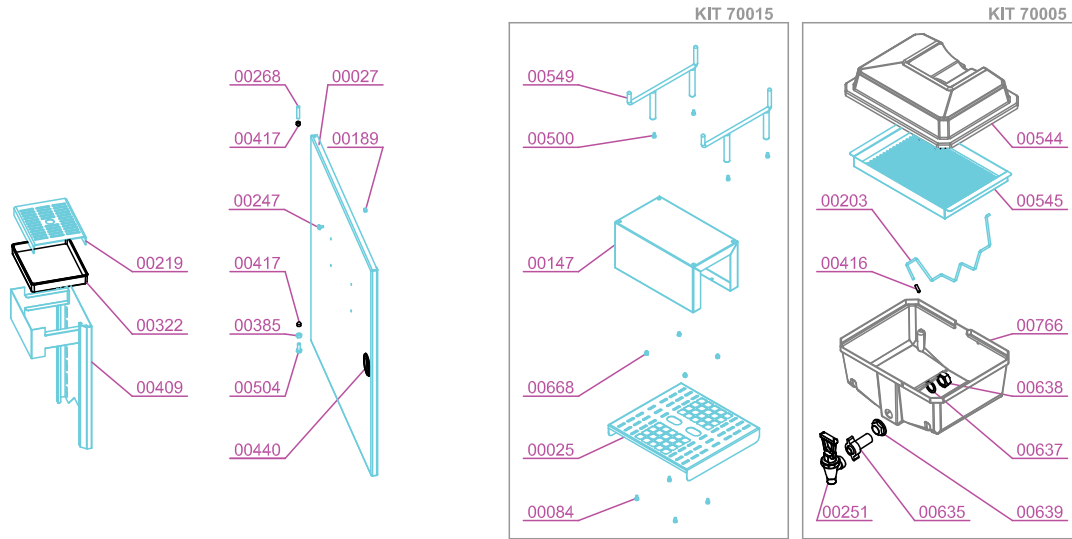

PARTS BREAKDOWN

ITEM	MODEL
47989	JE-ES-0028N-F

DISPENSER STAND OPTION