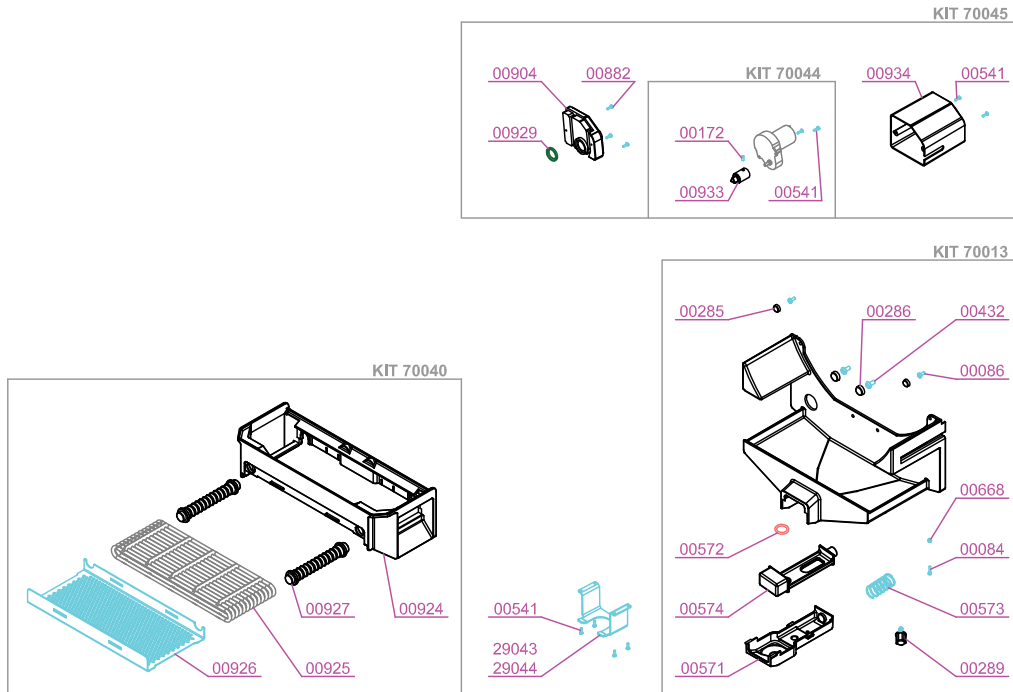

PARTS BREAKDOWN

ITEM	MODEL
47989	JE-ES-0028N-F

PARTS BREAKDOWN

ITEM	MODEL
47989	JE-ES-0028N-F

PARTS BREAKDOWN

ITEM	MODEL
47989	JE-ES-0028N-F

STAINLESS STEEL SELF TAP OPTION

AUTOMATIC SHOWER OPTION