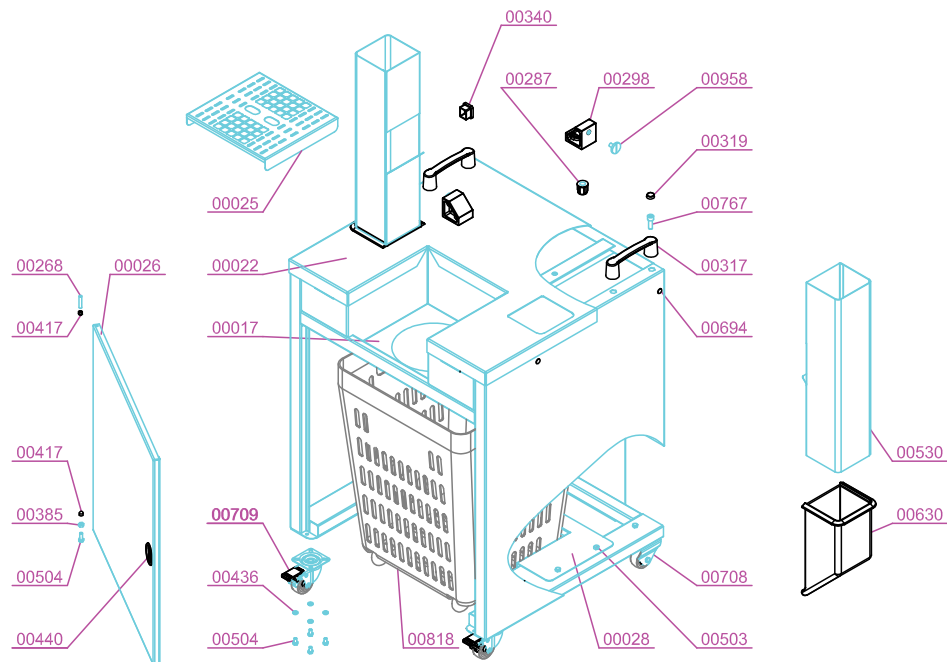

SELF SERVICE STAND OPTION