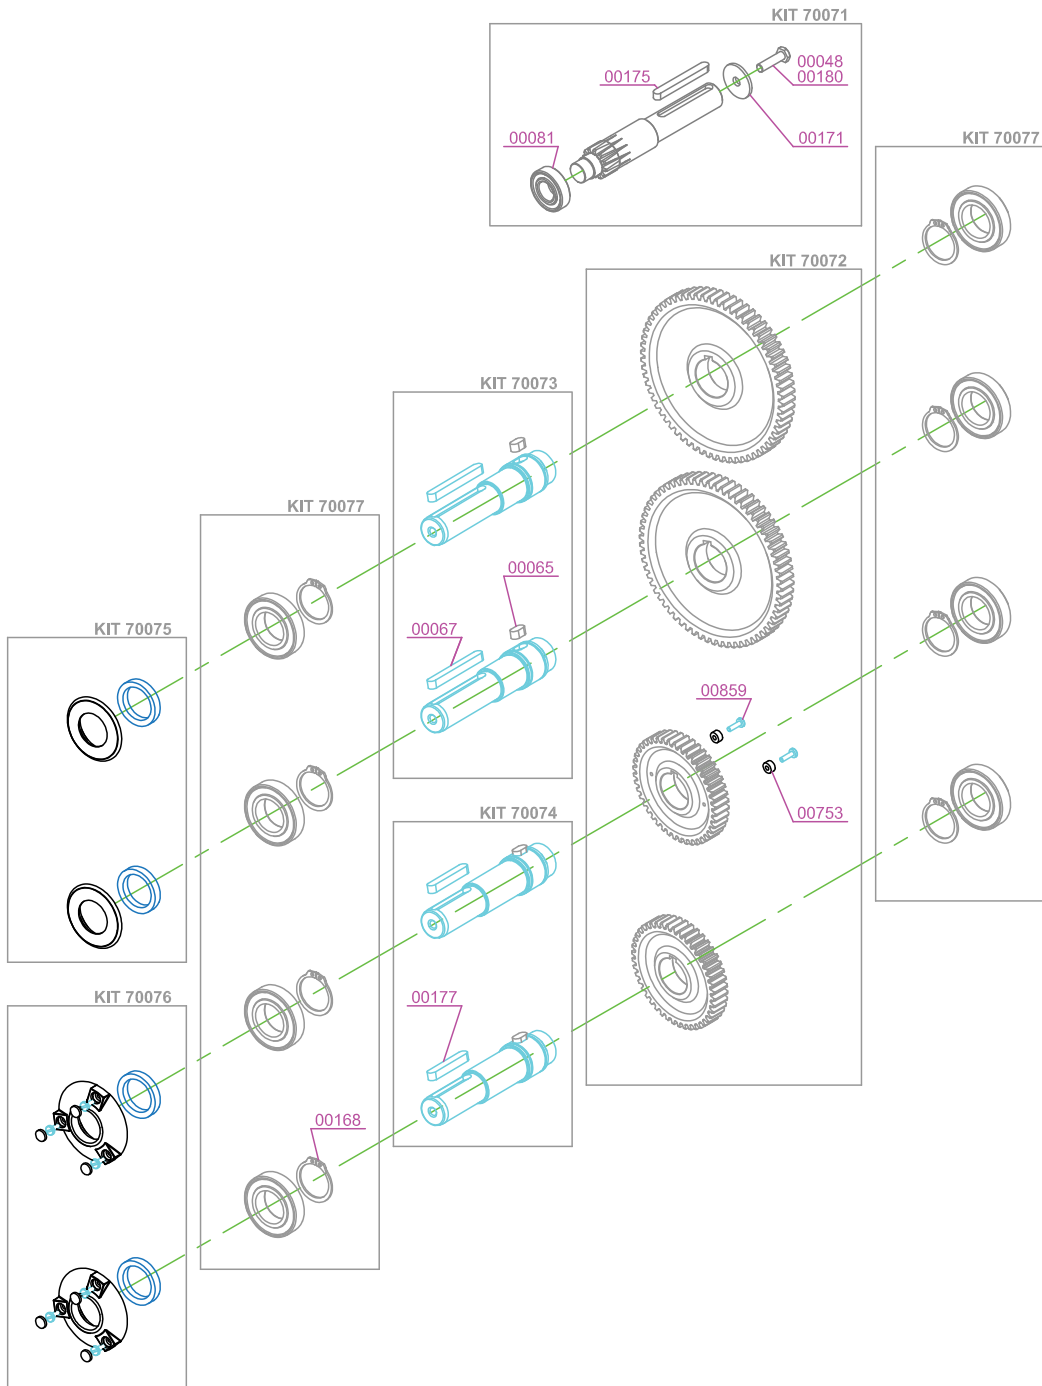

PARTS BREAKDOWN

ITEM	MODEL
47989	JE-ES-0028N-F

PARTS BREAKDOWN

ITEM	MODEL
47989	JE-ES-0028N-F

PARTS BREAKDOWN

ITEM	MODEL
47989	JE-ES-0028N-F

STAINLESS STEEL SELF TAP OPTION

AUTOMATIC SHOWER OPTION