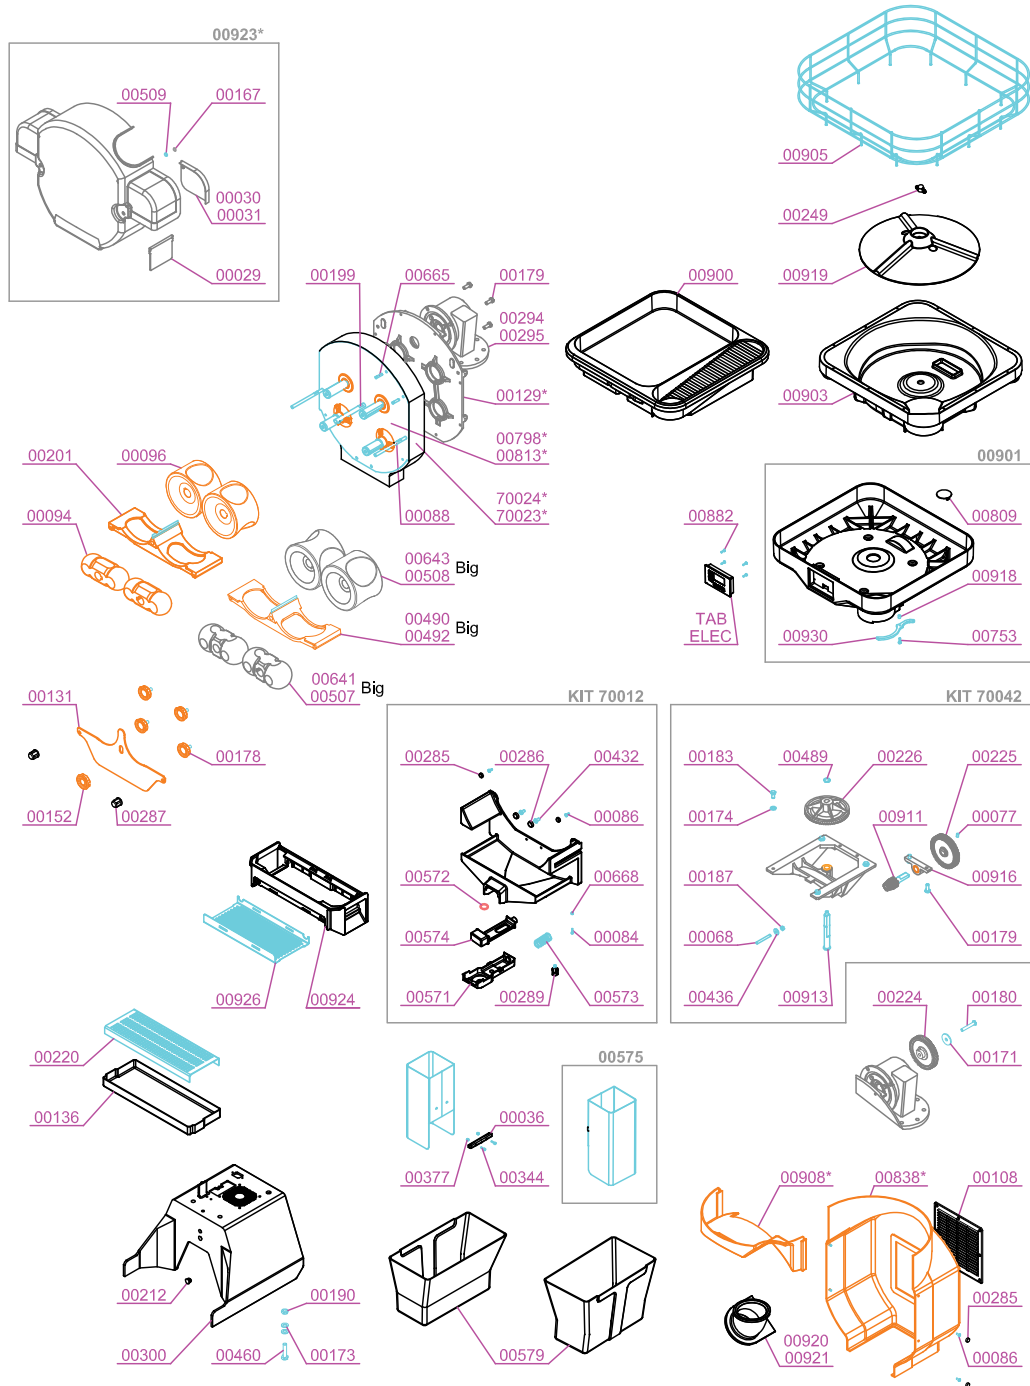

PARTS BREAKDOWN

ITEM	MODEL
47989	JE-ES-0028N-F

PARTS BREAKDOWN

ITEM	MODEL
47989	JE-ES-0028N-F

PARTS BREAKDOWN

ITEM	MODEL
47989	JE-ES-0028N-F

STAINLESS STEEL SELF TAP OPTION

AUTOMATIC SHOWER OPTION