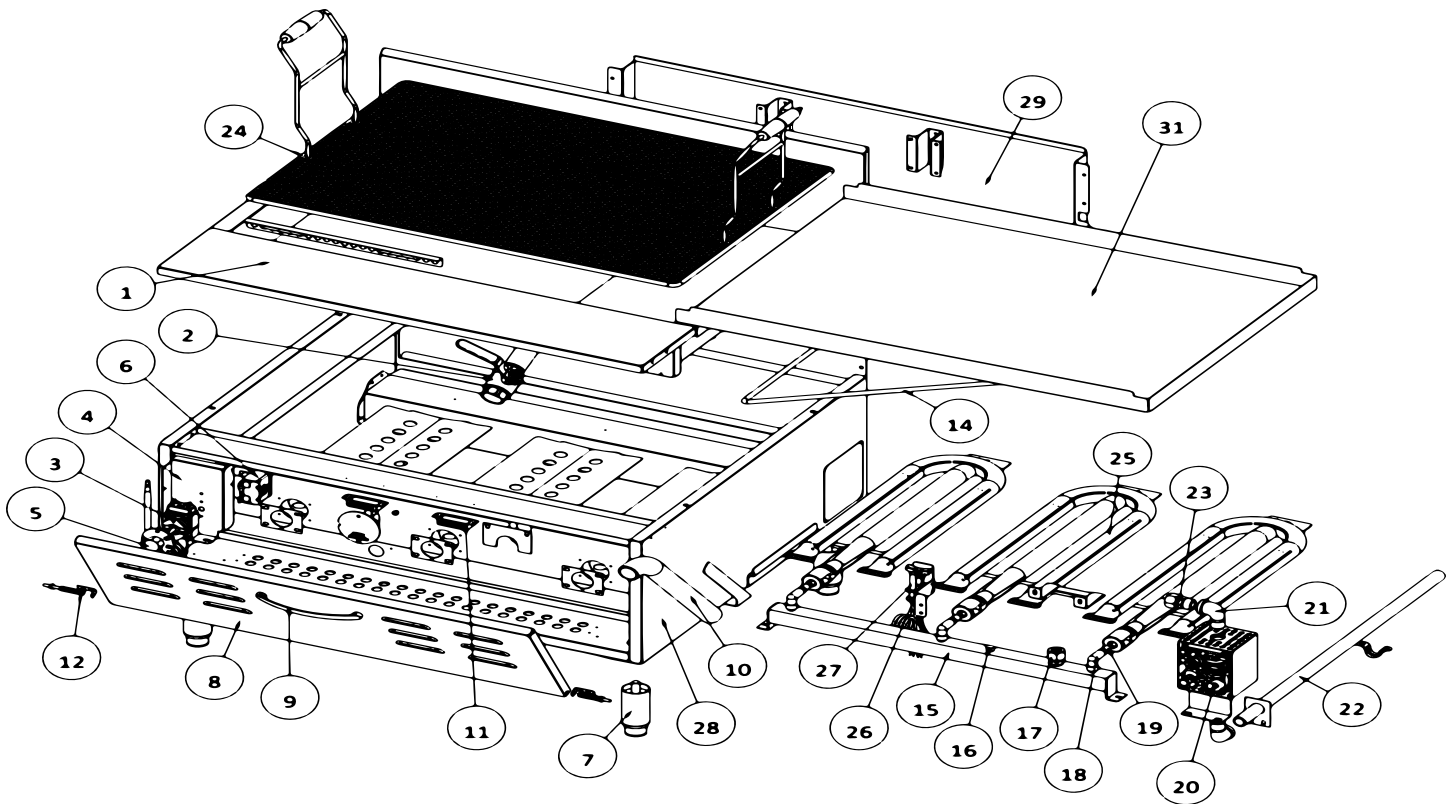

Parts Breakdown

Model **CE-CN-0040-FN** 48102

Parts Breakdown

Model CE-CN-0040-FN 48102

Item No.	Description	Position	Item No.	Description	Position	Item No.	Description	Position
Call	Tank Assembly for 48102	1	AS093	Door Spring for 48102	12	AS099	Gas Manifold for 48102	22
AD733	Drain Valve for 48102	2	AS094	Tank Lid Support Rod for 48102	13	A0142	1/2 to 15 Street Elbow for 48102	23
AN725	Thermostat for 48102	3	AS105	Tank Lid Assembly for 48102	14	AS100	Basket Screen Assembly for 48102	24
AS087	Thermostat Bracket for 48102	4	AS106	Gas Distribution Pipe for 48102	15	AS101	Basket Screen Assembly for 48102	24
AN728	Knob for 48102	5	AJ605	Test Plug for 48102	16	AP783	Burner for 48102	25
AN729	High Limit for 48102	6	AS097	3/8"-15 Connector for 48102	17	AN722	NG Pilot for 48102	26
AS088	Adjustable Leg for 48102	7	AP131	Nozzle Elbow for 48102	18	AS102	Pilot with Bracket LPG (Optional) for 48102	26A
AS104	Door External Plate for 48102	8	AJ595	Oven Nozzle for 48102	19	AN721	Thermal Pile for 48102	27
AS090	Door Handle for 48102	9	64530	Valve for 48102	20	Call	Housing Assembly for 48102	28
AS091	Extension Drain Pipe for 48102	10	AS098	Safety Control Valve LPG (Optional) for 48102	20A	AS107	Chimney for 48102	29
AS092	Door Magnet for 48102	11	AN718	Elbow for 48102	21			