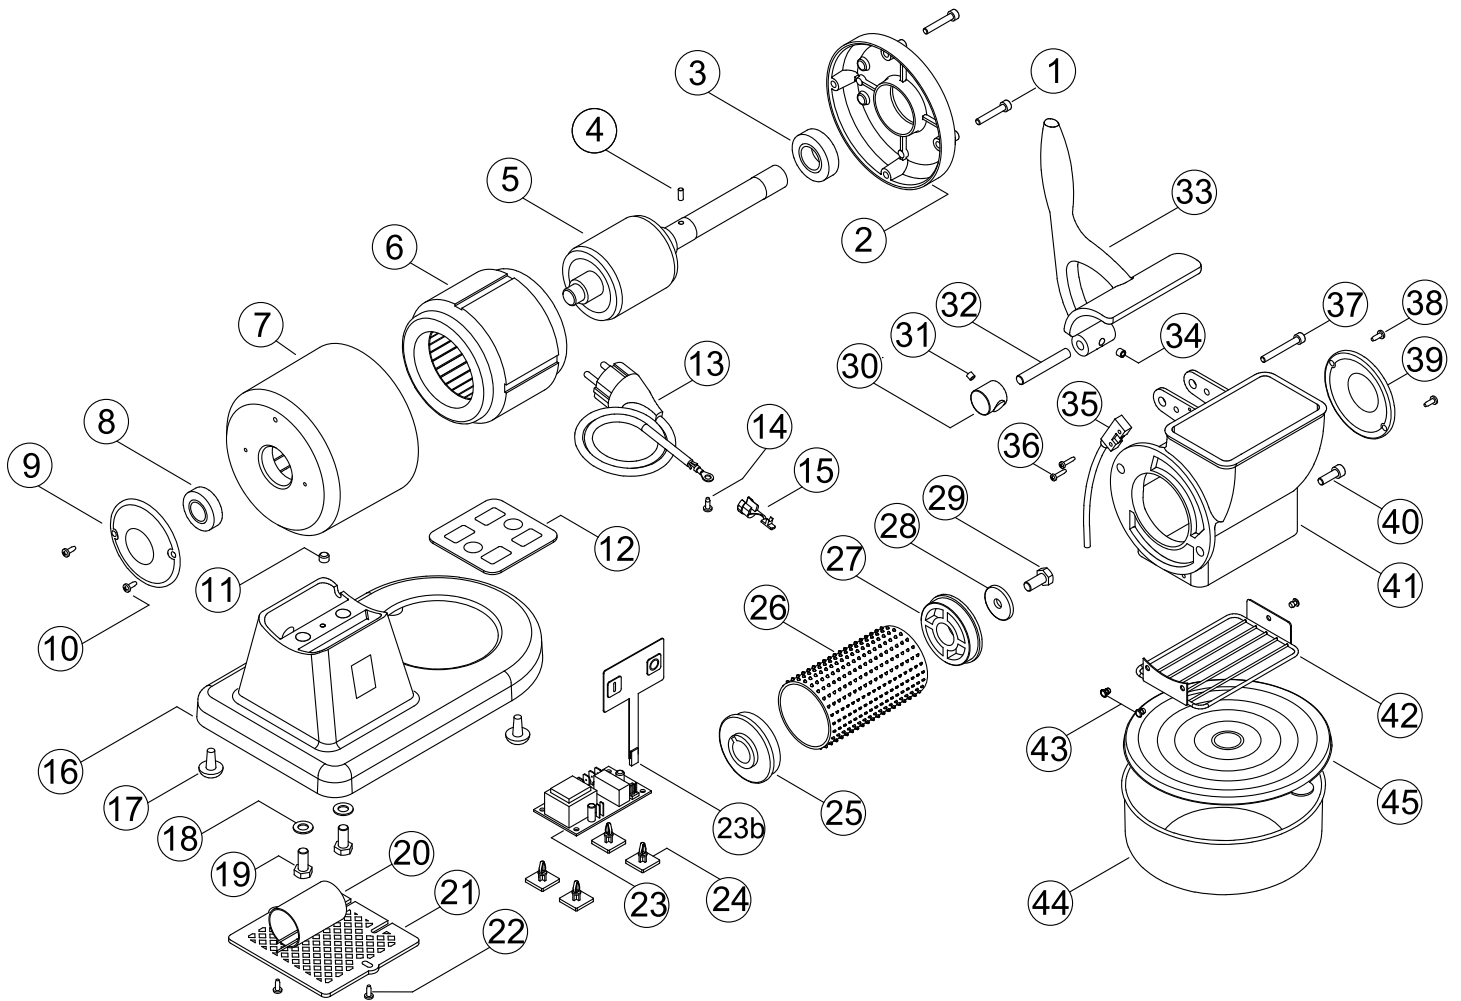

PARTS BREAKDOWN

| ITEM | MODEL |
|-------|---------------|
| 48109 | GR-IT-0373R-M |

PARTS BREAKDOWN

| ITEM | MODEL |
|-------|---------------|
| 48109 | GR-IT-0373R-M |

| Item No. | Description | Position | Item No. | Description | Position | Item No. | Description | Position |
|----------|--------------------------------------|----------|----------|-----------------------------------|----------|----------|--------------------------------------|----------|
| 15372 | Screw 5x25 for 48109 | 1 | 42904 | Rubber Foot for 48109 | 17 | AD416 | Pin DA 8x60 for 48109 | 32 |
| AP640 | Motor Cover Red - Front for 48109 | 2 | 70181 | Washer 8x16x1.5 for 48109 | 18 | 15368 | Handle for 48109 | 33 |
| 15354 | Bearing 6004 ZZ for 48109 | 3 | 15363 | Screw 8x20 for 48109 | 19 | 68924 | Bead 6x6 for 48109 | 34 |
| 15374 | Key Lock 4x10 for 48109 | 4 | 64612 | 20 uF Capacitor (kg.10) for 48109 | 20 | AD417 | Magnetic Microswitch for 48109 | 35 |
| 15375 | Rotor with Drive Shaft for 48109 | 5 | 15376 | Rubber Base Cover for 48109 | 21 | AD418 | Screw DA 2.9x12 for 48109 | 36 |
| 15466 | Stator 110V/60Hz for 48109 | 6 | 78001 | Screw 3.5x9.5 for 48109 | 22 | AD419 | Screw DA 5x40 for 48109 | 37 |
| AP641 | Base Cover Red for 48109 | 7 | 43940 | Circuit Board for 48109 | 23 | 78001 | Screw 3.5x9.5 for 48109 | 38 |
| 15379 | Bearing 6202 ZZ for 48109 | 8 | AC176 | Touch Pad Digital for 48109 | 23b | 68910 | Aluminum Closing Disc 80mm for 48109 | 39 |
| 68910 | Aluminum Closing Disc 80mm for 48109 | 9 | 15357 | Base Guard for 48109 | 24 | 15367 | Screw 6x12 for 48109 | 40 |
| 78001 | Screw 3.5x9.5 for 48109 | 10 | 15366 | Drum Cover - Back for 48109 | 25 | AP643 | Drum Casing Red for 48109 | 41 |
| 68915 | Bead M8x8 for 48109 | 11 | 19377 | Drum for 48109 | 26 | AD420 | Protection Grid for 48109 | 42 |
| 78007 | Gasket Base for 48109 | 12 | 15365 | Drum Cover - Front for 48109 | 27 | 15370 | Rivet for 48109 | 43 |
| 15467 | Cord 110V for 48109 | 13 | 15364 | Washer 8x32x2 for 48109 | 28 | 15371 | Pan for 48109 | 44 |
| 78001 | Screw 3.5x9.5 for 48109 | 14 | 15363 | Screw 8x20 for 48109 | 29 | AD414 | Lid for Cheese Container for 48109 | 45 |
| 15361 | Plug 12 for 48109 | 15 | AD415 | Magnet Holder for 48109 | 30 | | | |
| AP642 | Base Red for 48109 | 16 | 72905 | Wheat 5x6 for 48109 | 31 | | | |