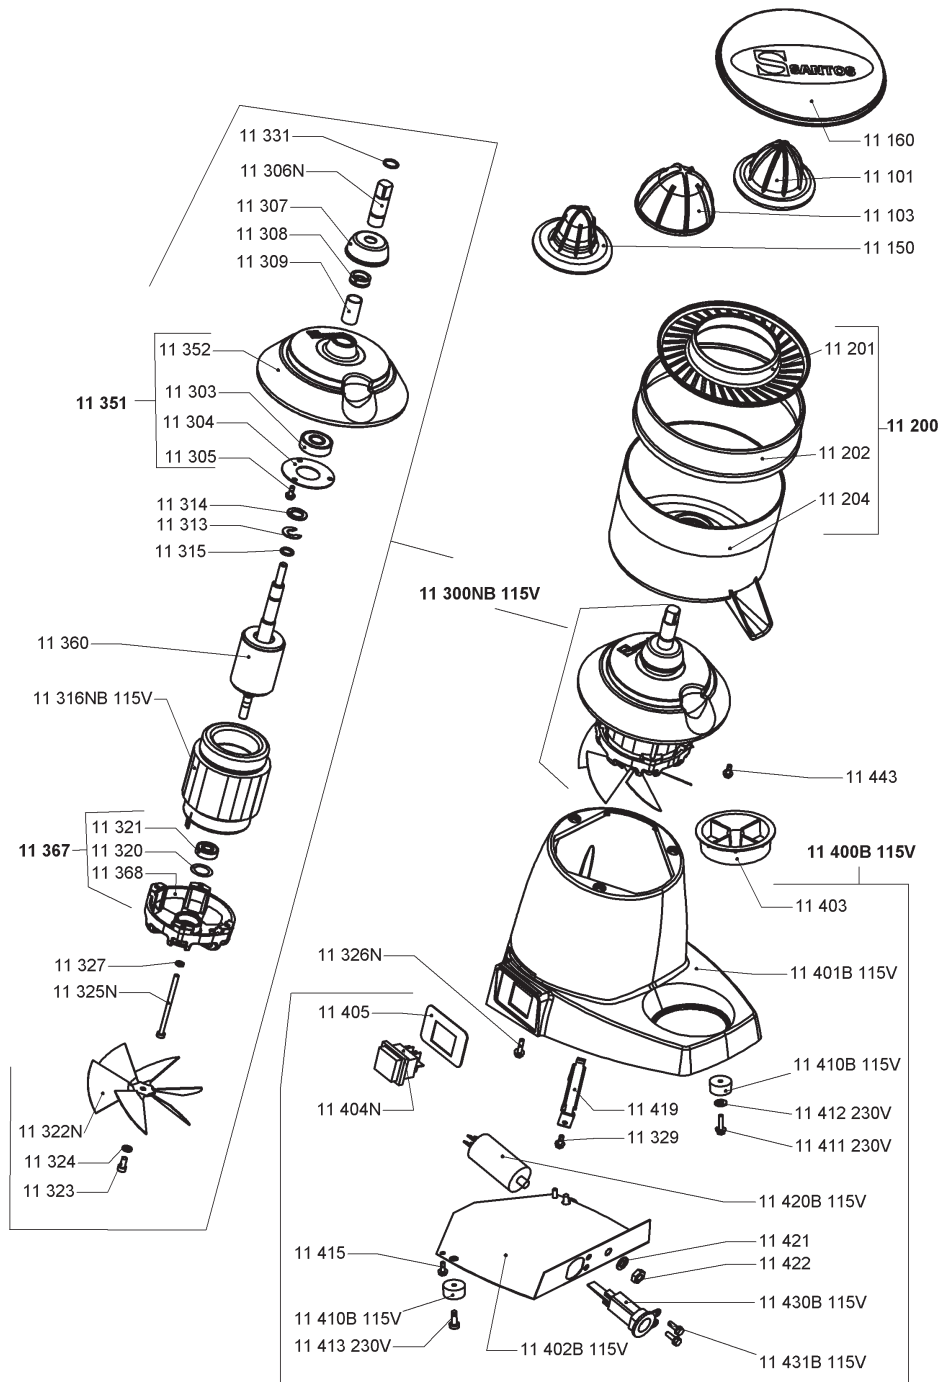

PARTS BREAKDOWN

ITEM	MODEL
48110	Santos 11

PARTS BREAKDOWN

ITEM	MODEL
48110	Santos 11

Item No.	Description	Position	Item No.	Description	Position	Item No.	Description	Position
40709	Black Squeezer Cone for Orange + Lemon for 48110	11101	AC524	Washer (Specific) for 48110	11314	AP894	Painted Complete Base Green 110V for 48110	11400B
40710	Black Squeezer Cone for Grapefruit for 48110	11103	AC525	O-Ring Seal for 48110	11315	AP893	Painted Complete Base Green for 48110	11401B
40711	Black Squeezer Cone for Limes for 48110	11150	AC526	Stator Only 100-120V 50/60Hz for 48110	11316NB	AC544	Bottom Plate for 48110	11402
AC513	Bowl Cover for 48110	11160	AC527	Lower Flange Only (Old <07/2017) for 48110	11318	40714	Plastic Drip Tray for 48110	11403
73161	Complete Plastic Bowl with Filter Grid+Ring for 48110	11200	AC528	Crinkle Washer for 48110	11320	40960	Waterproof Switch for 48110	11404N
40712	Plastic Filter Grid for 48110	11201	AC529	Bearing 608 ZZ for 48110	11321	AC545	On-Off Plate for 48110	11405
40713	Ornamental Ring-Anodized Aluminum for 48110	11202	AC530	Fan for 48110	11322N	AC546	Rubber Foot 22x10 for 48110	11410
40958	Yellow Bowl for 48110	11204	AC531	Screw H M5x10 (Left Side) for 48110	11323	AC547	Screw H 4x16 Zn for 48110	11411
AC515	Upper Flange (Old<07/2017) for 48110	11302	AC532	Washer AZ 5 for 48110	11324	AC548	Washer 5x12x1 for 48110	11412
AC516	Bearing 6201 for 48110	11303	AC533	Screw CX 4x70 Zn for 48110	11325N	AC549	Screw 4.8x16 for 48110	11413
AC517	Bearing Washer for 48110	11304	AC534	Screw H 4x16 Zn for 48110	11326N	AC550	Screw H 4x8 Zn for 48110	11415
AC518	Screw H 4x8 Zn for 48110	11305	AC535	Washer AZ 4 for 48110	11327	AC551	Cables Deflector for 48110	11419
45037	Square Driving Axle for 48110	11306N	AC536	Screw H 4x10 Zn for 48110	11329	AC552	Capacitor 4 MF (110V and 220V) for 48110	11420
AC519	Aluminum Cap for 48110	11307	AC537	O-Ring Seal for 48110	11331	AC553	Power Cord with USA Plug for 48110	11430B
AC520	V Ring Gasket V16 S for 48110	11308	AC538	Upper Flange for 48110	11352	AC554	Screw H M4x12.7 Zn for 48110	11431
AC521	Spacer 15x1x26 for 48110	11309	AC539	Complete Rotor with Shaft for 48110	11360	AC555	Screw H 4x8 Zn for 48110	11443
AC522	Complete Rotor with Shaft (Old<=07/2017) for 48110	11310N	AC540	Stator Only 220-240V 50/60Hz for 48110	11366			
AC523	Circlip D 10 for 48110	11313	AC541	Lower Flange Only for 48110	11368			