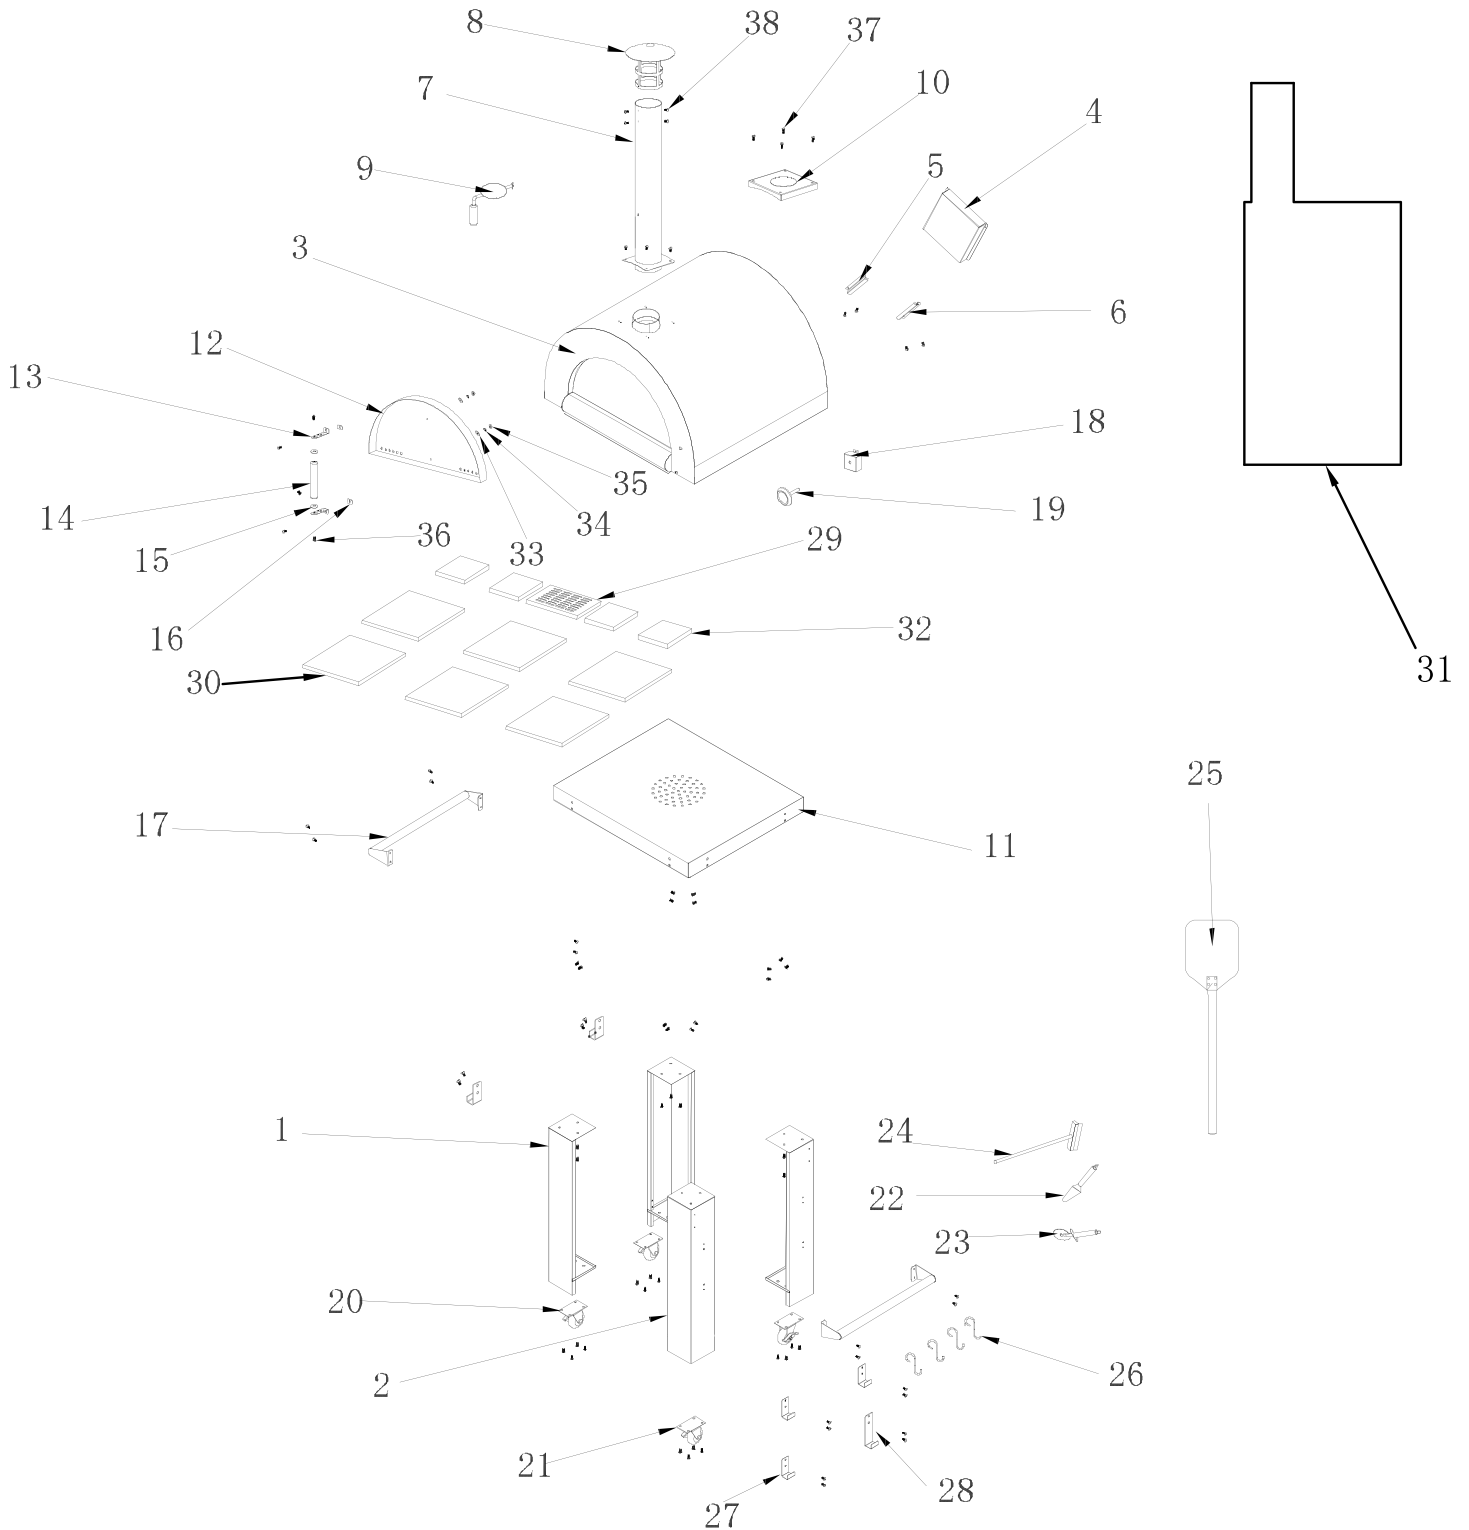

Parts Breakdown

Model WO-CN-0640R 48113

Parts Breakdown

Model WO-CN-0640R 48113

| Item No. | Description | Position | Item No. | Description | Position | Item No. | Description | Position |
|----------|------------------------------------|----------|----------|--|----------|----------|----------------------------------|----------|
| AD669 | Left Leg for 48113 | 1 | AD682 | Door Handle for 48113 | 14 | AD695 | Small L Hook for 48113 | 27 |
| AD670 | Right Leg for 48113 | 2 | AD683 | Door Handle Insulation Mat 1 for 48113 | 15 | AD696 | Large L Hook for 48113 | 28 |
| AH181 | Oven Body for 48113 | 3 | AD684 | Door Handle Insulation Mat 2 for 48113 | 16 | AC938 | Ash Grill for 48113 | 29 |
| AD672 | Ash Pan for 48113 | 4 | AD685 | Side Handle for 48113 | 17 | AC939 | Pizza Stone Large for 48113 | 30 |
| AD673 | Ash Pan Support 1 for 48113 | 5 | AD686 | Thermometer Holder for 48113 | 18 | 46685 | PVC Cover Black for 48113 | 31 |
| AD674 | Ash Pan Support 2 for 48113 | 6 | AD687 | Thermometer for 48113 | 19 | AC941 | Pizza Stone Small for 48113 | 32 |
| AD675 | Chimney for 48113 | 7 | AD688 | Caster for 48113 | 20 | AD698 | 1/4" Flat Washer for 48113 | 33 |
| AD676 | Chimney Cap for 48113 | 8 | AD689 | Caster with Brake for 48113 | 21 | AD699 | 1/4" Spring Washer for 48113 | 34 |
| AD677 | Chimney Exhaust Adjuster for 48113 | 9 | AD690 | Pie Server for 48113 | 22 | AD700 | 1/4" Bolt for 48113 | 35 |
| AD678 | Chimney Base for 48113 | 10 | AD691 | Pizza Cutter for 48113 | 23 | AD701 | Screw Set for 48113 | 36 - 38 |
| AD679 | Bottom Plate for 48113 | 11 | AD692 | Brush for 48113 | 24 | AJ381 | Complete Door Assembly for 48113 | |
| AD680 | Door for 48113 | 12 | AD693 | Pizza Peel for 48113 | 25 | | | |
| AD681 | Door Handle Brace for 48113 | 13 | AD694 | S Hook for 48113 | 26 | | | |