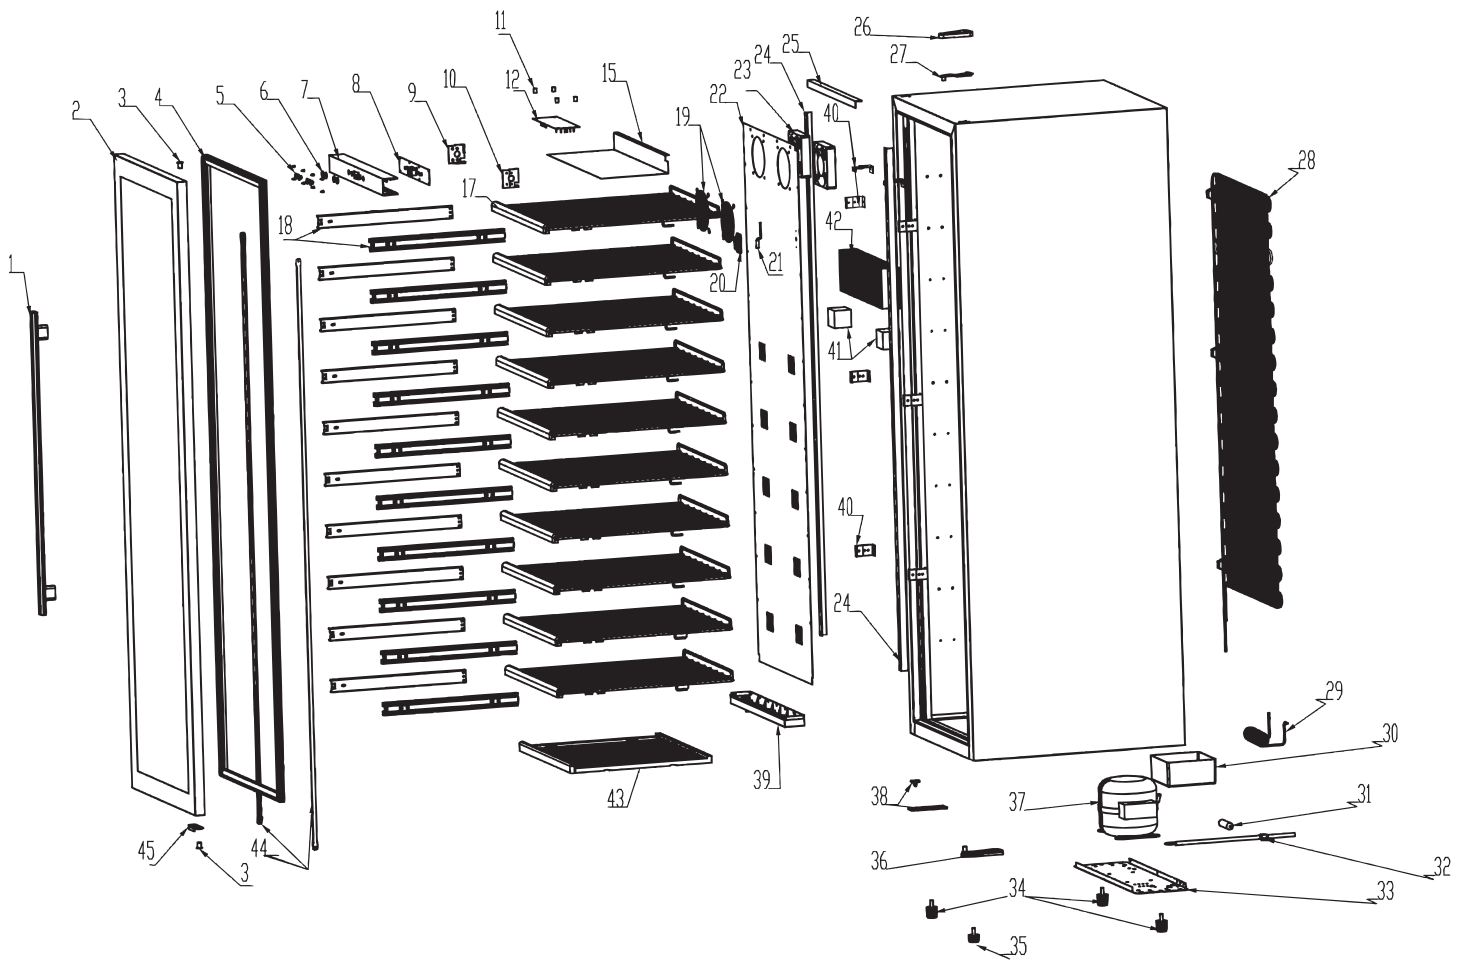

Parts Breakdown

Model WC-CN-0192-SB 48259

Parts Breakdown

Model WC-CN-0192-SB 48259

Item No.	Description	Position	Item No.	Description	Position	Item No.	Description	Position
AM683	Handle-Black for 48259	1	68732	Fan Cover for 48259	19	79696	Front Foot for 48259	34
AM684	Door Assemble-Full Glass Door for 48259	2	79700	Sensor Cap for 48259	20	79697	Down Hinger+Foot for 48259	36
79712	Shaft Sleeve for 48259	3	79682	Up-Sensor for 48259	21	79693	Compressor for 48259	37
79670	Door Gasket for 48259	4	79702	Back Ventilation Board for 48259	22	68800	Lock Bracket+Plastic Cushion for 48259	38
79674	Control Box for 48259	7	AM668	12025 Fan for 48259	23	79711	Watershed Plate for 48259	39
79675	Display PCB for 48259	8	68733	Back Ventilation Board Holder for 48259	24	68738	Back Ventilation Board Holder for 48259	40
79676	Electric Box Support Left for 48259	9	79687	Hinge Cover for 48259	26	AM669	Evaporator for 48259	42
68729	Right Support Frame of Upper Electric Box for 48259	10	79686	Upper Hinge for 48259	27	79709	Bottom Wood Shelf for 48259	43
79708	Fixation Electrical Box (Down) for 48259	11	79690	Condenser for 48259	28	79679	LED Light for 48259	44
79689	Electric Board for 48259	12	68735	Exhaust Pipe for 48259	29	AM686	Door Limit - Full Glass Door for 48259	45
79704	Top Ventilation Board for 48259	15	79691	Water Tray for 48259	30	AM685	Control Panel Sticker-Black for 48259	46
79671	Upper Wood Shelf for 48259	17	68736	Dry Filter for 48259	31	69707	Key for 48259	54
79672	Sliding Trace-Left for 48259	18	79694	Power Supply Cord for 48259	32			
AM667	Sliding Trace-Right for 48259	18	79695	Compressor Support Plate for 48259	33			