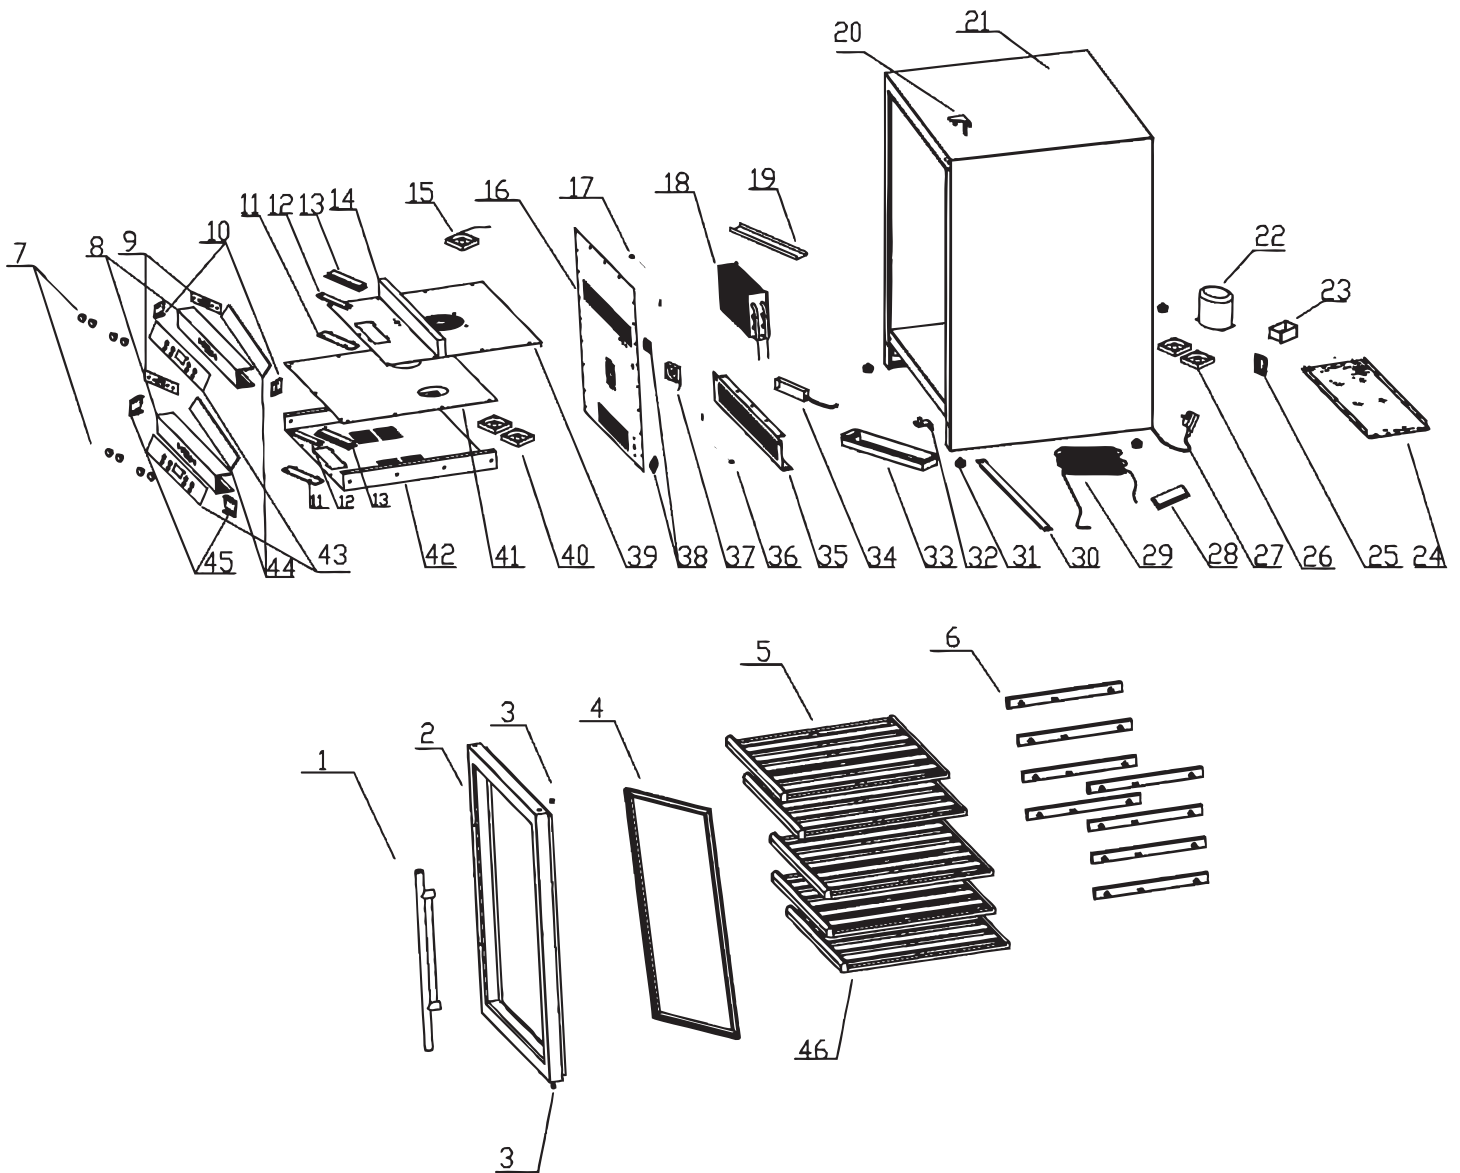

Parts Breakdown

Model WC-CN-0040-DB 48260

Parts Breakdown

Model WC-CN-0040-DB 48260

Item No.	Description	Position	Item No.	Description	Position	Item No.	Description	Position
AM687	Handle-Black for 48260	1	79730	Up-Sensor for 48260	17	79711	Watershed Plate for 48260	33
AM688	Door Assemble-Full Glass Door for 48260	2	79731	Evaporator for 48260	18	79698	Heating Wire for 48260	34
79712	Shaft Sleeve for 48260	3	79732	Sealing PVC for 48260	19	AM690	Front Grill - Black for 48260	35
AM689	Door Gasket (Full Glass Door) for 48260	4	AM672	Upper Hinger for 48260	20	79749	Down Sensor for 48260	36
79718	Upper Wood Shelf for 48260	5	79734	Casing for 48260	21	79701	8025 Fan for 48260	37
79719	Sliding Trace-Left for 48260	6	79735	Compressor for 48260	22	79700	Sensor Cap for 48260	38
AM670	Sliding Trace-Right for 48260	6	AM673	Water Tray for 48260	23	79752	Top Ventilation Board for 48260	39
79674	Control Box for 48260	8	79737	Compressor Support Plate for 48260	24	AM666	8025 Fan for 48260	40
79675	Display PCB for 48260	9	79692	Hidden Line Box for 48260	25	79754	Up Cover (Mid.Board) for 48260	41
79676	Electric Box Support Left for 48260	10	AM674	8025 Fan-2 for 48260	26	79755	Bottom Cover (Mid.Board) for 48260	42
68729	Right Support Frame of Upper Electric Box for 48260	10	79694	Power Supply Cord for 48260	27	AM685	Control Panel Sticker-Black for 48260	43
79725	Upper Zone LED Light Strip-Blue for 48260	12	79689	Electric Board for 48260	28	79708	Fixation Electrical Box (Down) for 48260	45
AM671	Lower Zone LED Light Strip-Blue for 48260	12	79742	Condenser for 48260	29	79759	Bottom Wood Shelf for 48260	46
79703	Sealing (Froming) for 48260	14	79743	Bottom Reinforcing Bar for 48260	30	79760	Carton for 48260	47
79728	Fan-1 for 48260	15	AM675	Foot for 48260	31	AM676	Upper Zone LED Light Strip-White for 48260	48
79729	Back Ventilation Board for 48260	16	79745	Down Hinger+Front Foot for 48260	32	AM677	Lower Zone LED Light Strip-White for 48260	49