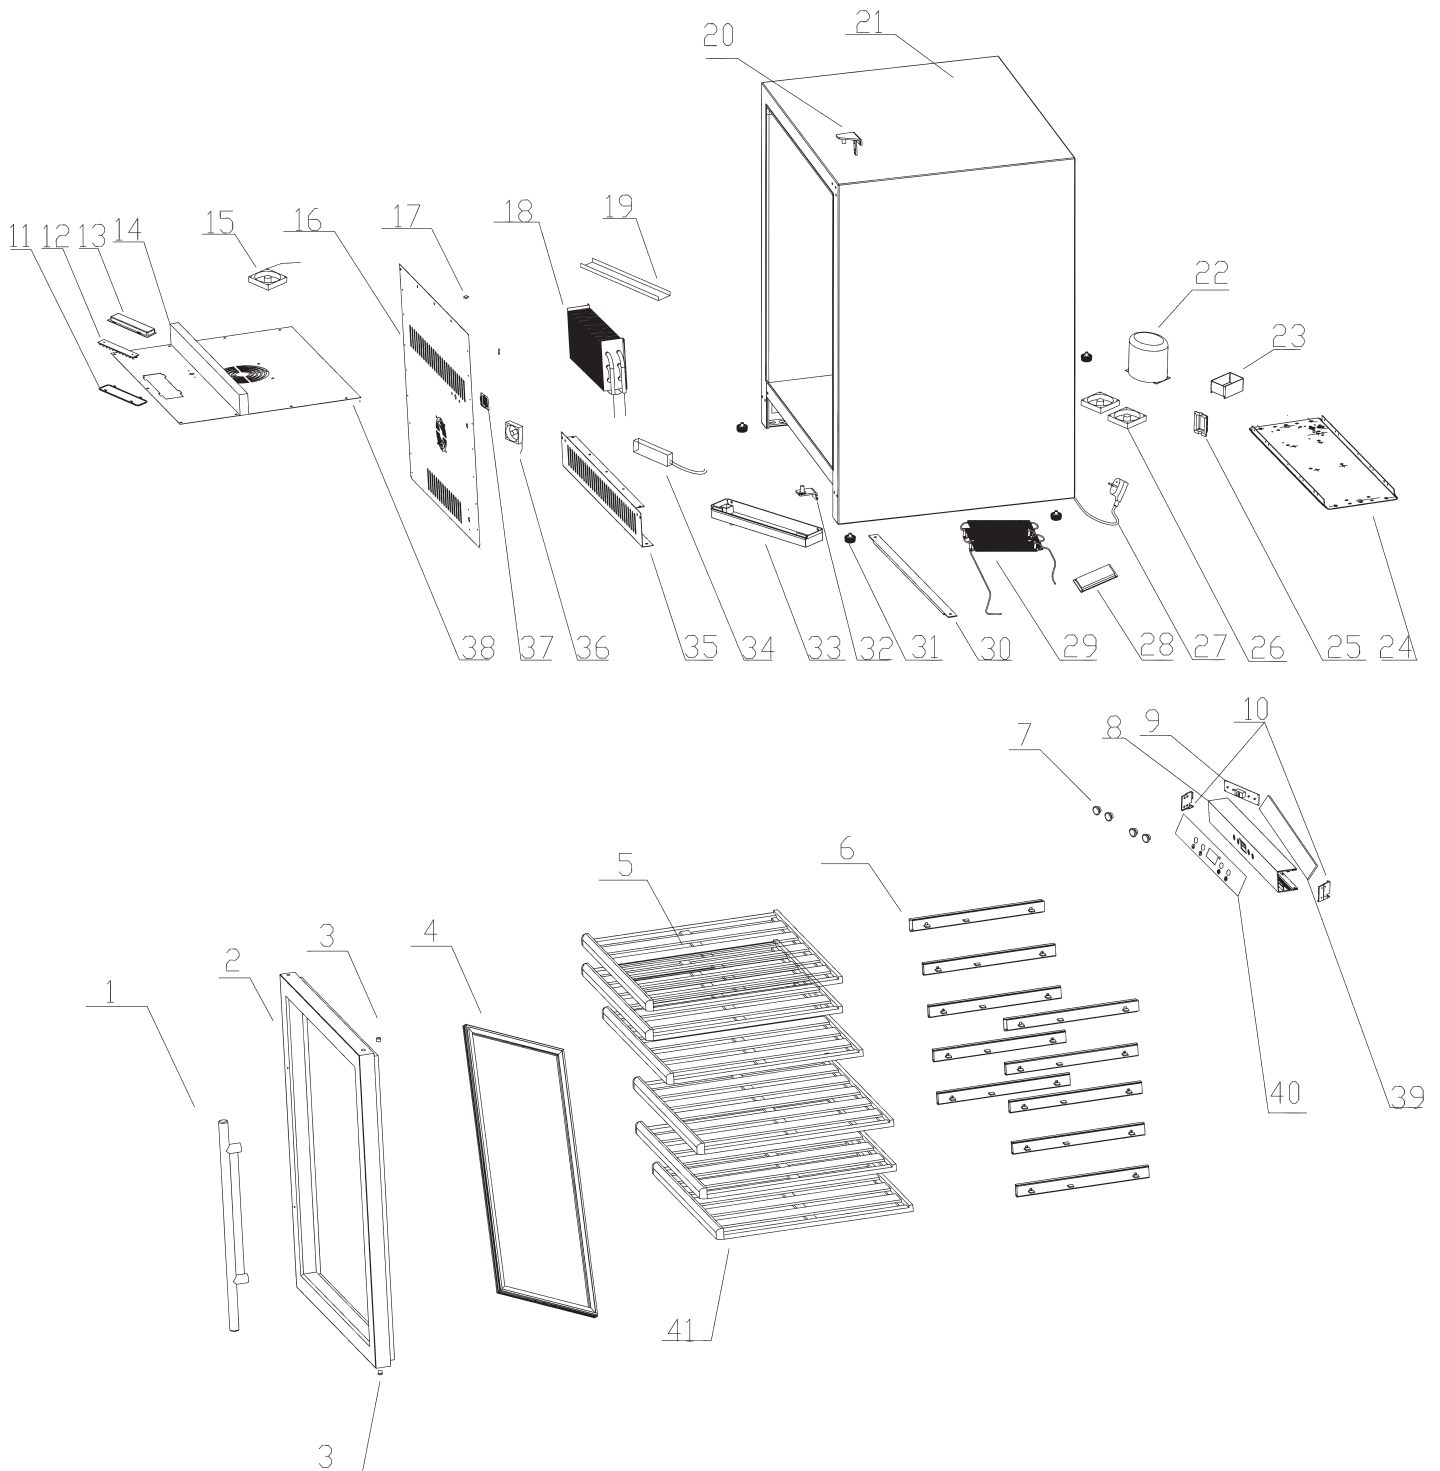

# Parts Breakdown

**Model WC-CN-0051-SB 48261**

# Parts Breakdown

## Model WC-CN-0051-SB 48261

Item No.	Description	Position	Item No.	Description	Position	Item No.	Description	Position
AM687	Handle-Black for 48261	1	AM681	LED Light for 48261	12	79694	Power Supply Cord for 48261	27
AM688	Door Assemble-Full Glass Door for 48261	2	79703	Sealing (Froming) for 48261	14	79689	Electric Board for 48261	28
79712	Shaft Sleeve for 48261	3	79728	Fan-1 for 48261	15	79742	Condenser for 48261	29
AM689	Door Gasket (Full Glass Door) for 48261	4	AM682	Back Ventilation Board for 48261	16	79743	Bottom Reinforcing Bar for 48261	30
79718	Upper Wood Shelf for 48261	5	79730	Up-Sensor for 48261	17	AM675	Foot for 48261	31
AM678	Down Wood Shelf for 48261	5	79731	Evaporator for 48261	18	79745	Down Hinger+Front Foot for 48261	32
AM680	Sliding Trace-Left for 48261	6	79732	Sealing PVC for 48261	19	79711	Watershed Plate for 48261	33
AM679	Sliding Trace-Right for 48261	6	AM672	Upper Hinger for 48261	20	AM690	Front Grill - Black for 48261	35
79719	Sliding Trace-Left for 48261	6	79734	Casing for 48261	21	79700	Sensor Cap for 48261	37
AM670	Sliding Trace-Right for 48261	6	79735	Compressor for 48261	22	79752	Top Ventilation Board for 48261	38
79674	Control Box for 48261	8	AM673	Water Tray for 48261	23	AM685	Control Panel Sticker-Black for 48261	40
79675	Display PCB for 48261	9	79737	Compressor Support Plate for 48261	24	79759	Bottom Wood Shelf for 48261	41
79676	Electric Box Support Left for 48261	10	79692	Hidden Line Box for 48261	25	79760	Carton for 48261	42
68729	Right Support Frame of Upper Electric Box for 48261	10	AM674	8025 Fan-2 for 48261	26			