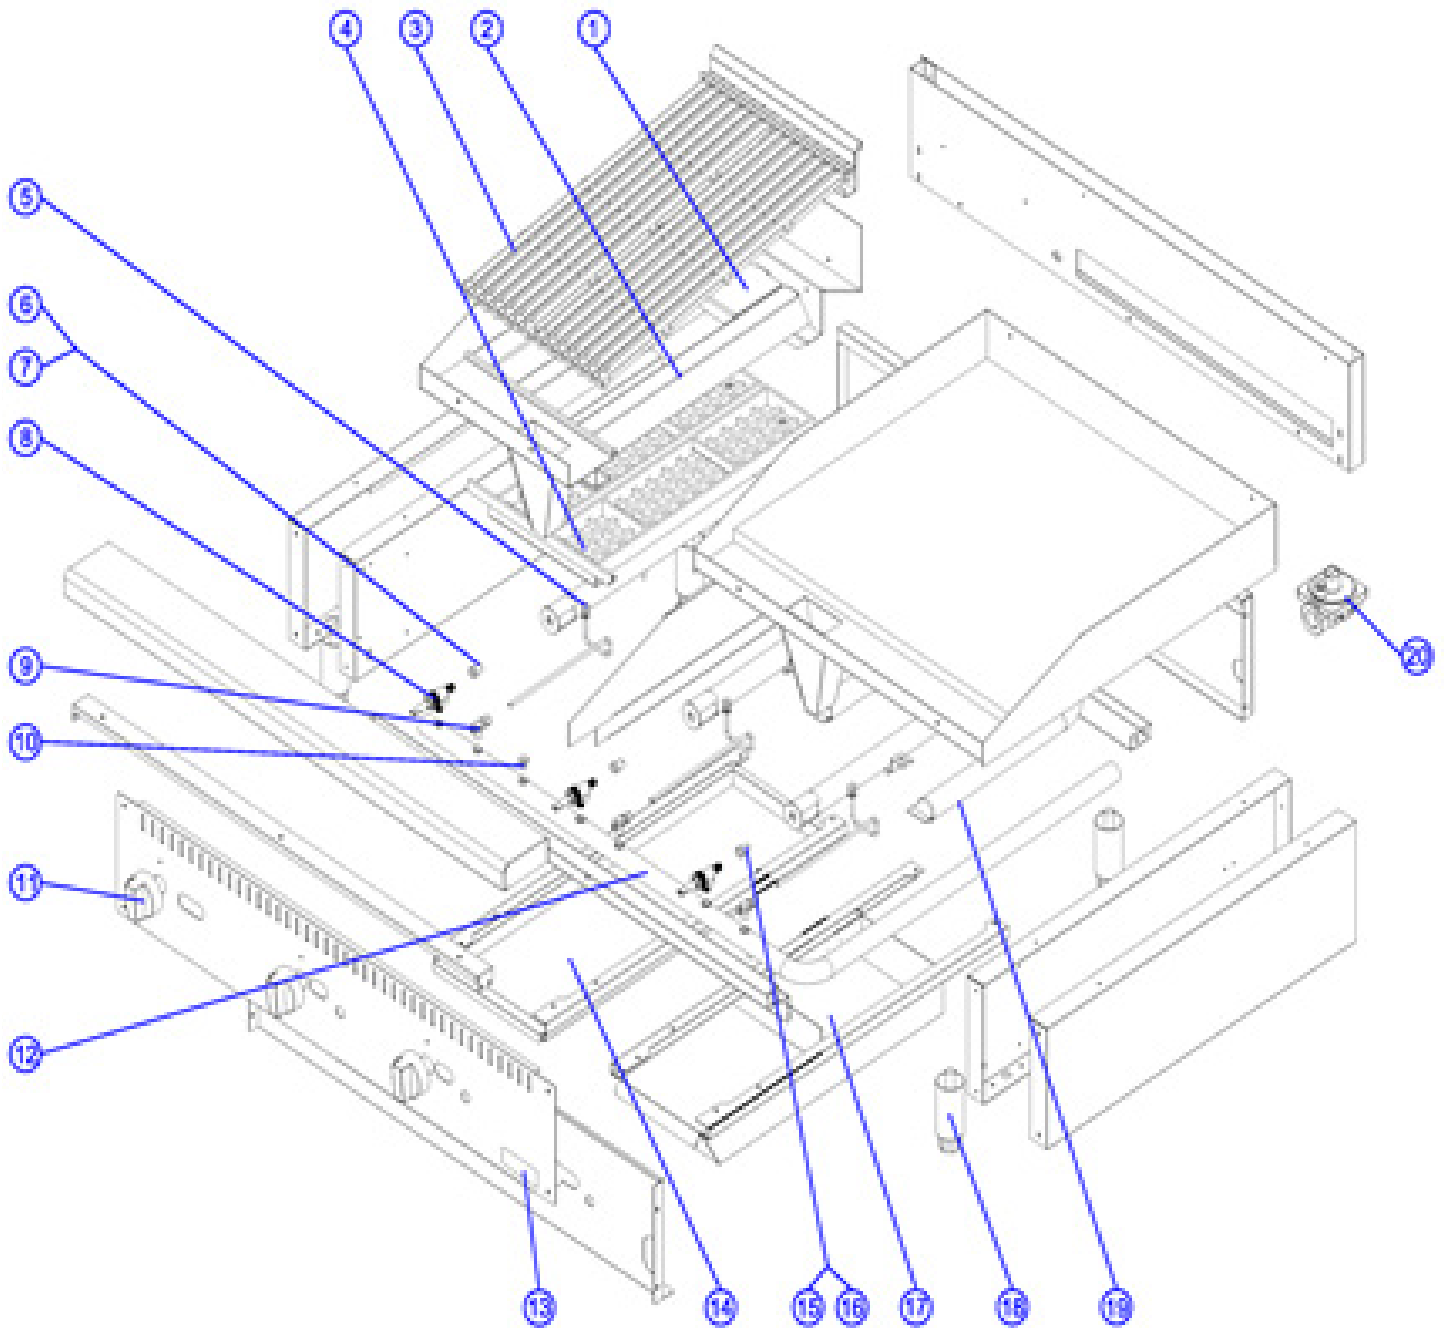

Parts Breakdown

Model CE-CN-12C24G 48296

Parts Breakdown

Model **CE-CN-12C24G** 48296

Item No.	Description	Position	Item No.	Description	Position	Item No.	Description	Position
AP490	Short Radiant for 48296	1	AI767	Manual Gas Valve for 48296	8	AI756	Orifice-TP Griddle Nat for 48296	15
AI782	Stainless Steel Radiant - Charbroiler for 48296	2	AI583	Pilot Valve for 48296	9	AI768	Orifice-Griddle Manual- L for 48296	16
AI781	Grate - Charbroiler for 48296	3	AP485	Pressure Test Stud for 48296	10	AQ879	Grease Drawer for 48296	17
AP491	Charbroiler/Griddle Pilothead and Tube for 48296	5	AI779	Knob for 48296	11	AI752	4" Adjustable Leg for 48296	18
AI783	Orifice (Charbroiler Nat Gas) for 48296	6	AI780	Nameplate for 48296	13	AI753	U Burner-Griddle & C Broiler for 48296	19
AI784	Orifice (Charbroiler LP Gas) for 48296	7	AQ880	Tray Charbroiler 24" for 48296	14	AI750	Regulator 4/10 for 48296	20