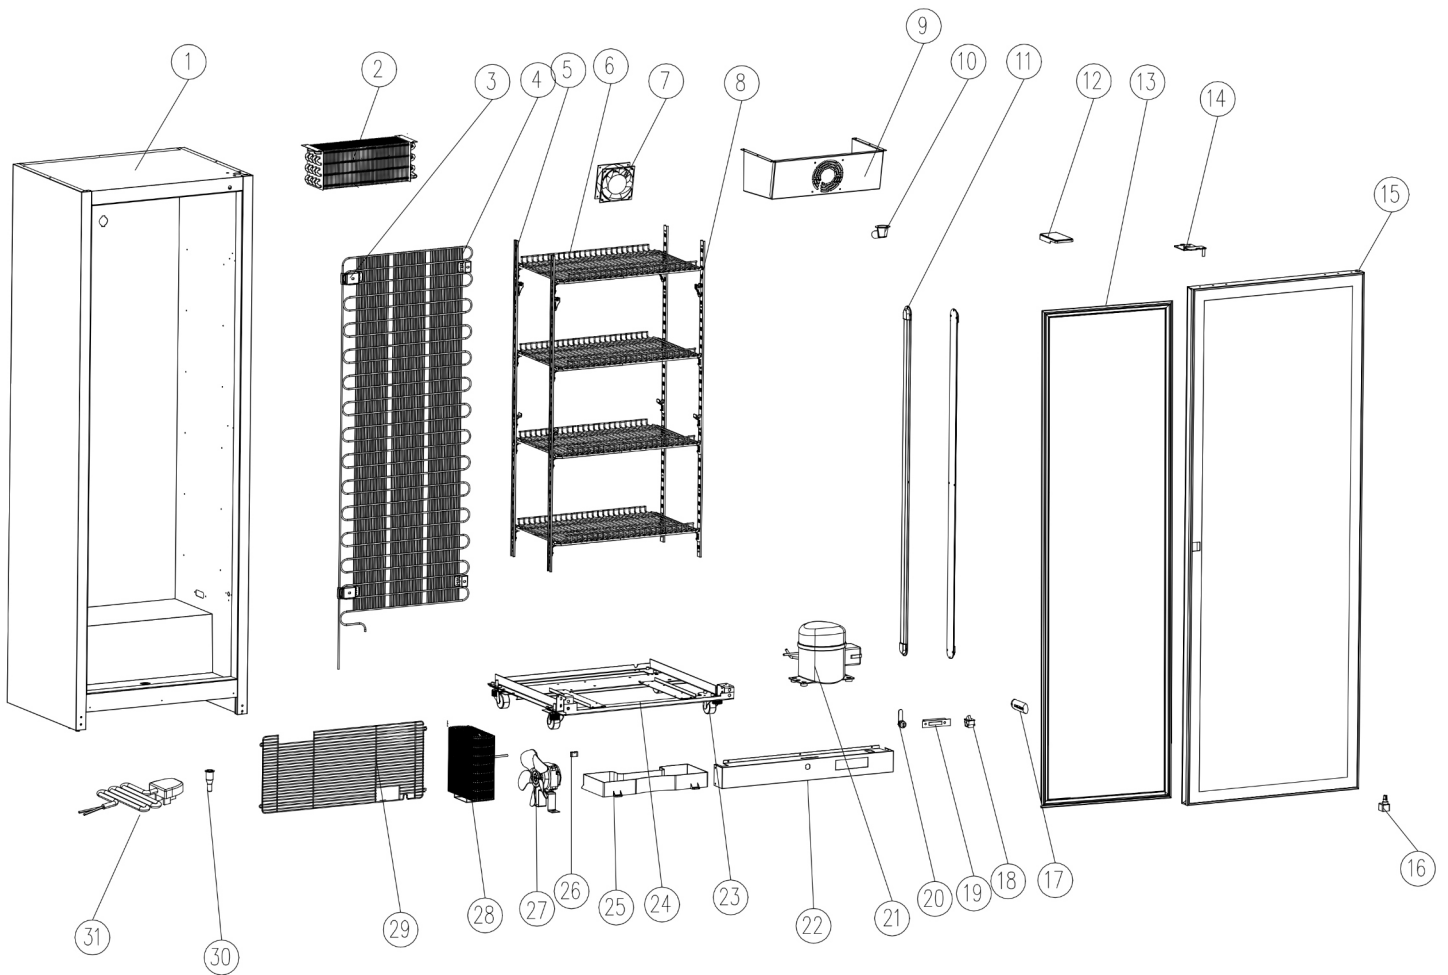

Parts Breakdown

Model RE-CN-0380B 48381

Parts Breakdown

Model RE-CN-0380B 48381

Item No.	Description	Position	Item No.	Description	Position	Item No.	Description	Position
AU675	Box for 48381	1	AU685	Electronic Thermostat for 48381	11, 19	AU695	Compressor Cover Front for 48381	22
AU676	Fin Evaporator for 48381	2	AU686	Top Hinge Cover for 48381	12	AU696	Caster for 48381	23
AU677	Condenser Fixings for 48381	3	AU687	Fan Plate for 48381	13	AU697	Bottom Frame for 48381	24
AU678	External Condenser for 48381	4	AU688	Top Hinge for 48381	14	AU698	Water Connection Box for 48381	25
AU679	Rack Hangers for 48381	5	AU689	Door for 48381	15	AU699	Line Clamp for 48381	26
AU680	Wire Rack for 48381	6	AU690	Lower Hinge for 48381	16	AU700	Condenser Fan for 48381	27
AU681	Evaporator Fan for 48381	7	AU691	Thermal Head Cover for 48381	17	AU701	Condenser for 48381	28
AU682	Shelf Clamp for 48381	8	AU692	Fan Switch for 48381	18	AU702	Compressor Cover Behind for 48381	29
AU683	Evaporator Cover for 48381	9	AU693	Lock for 48381	20	AU703	Drain Pipe for 48381	30
AU684	Water Hopper for 48381	10	AU694	Compressor for 48381	21	AU704	Power Cord Plug for 48381	31